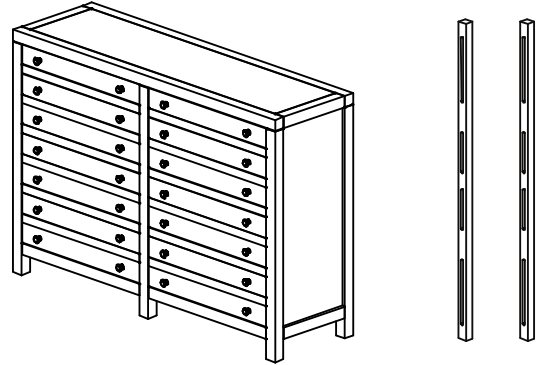

DRESSER MIRROR

ASSEMBLY INSTRUCTIONS

BOX DRESSER MIRROR

BOX DRESSER 8 DRAWER*

*SOLD SEPARATELY

OPTION 1 WALL MOUNTING

HARDWARE PACKED IN BOX DRESSER 8 DRAWER

1	ALLEN BOLT (6X40mm)		8 PCS
2	SPRING WASHER (M6)		8 PCS
3	FLAT WASHER (M6)		8 PCS
4	ALLEN KEY (L4)		1 PC