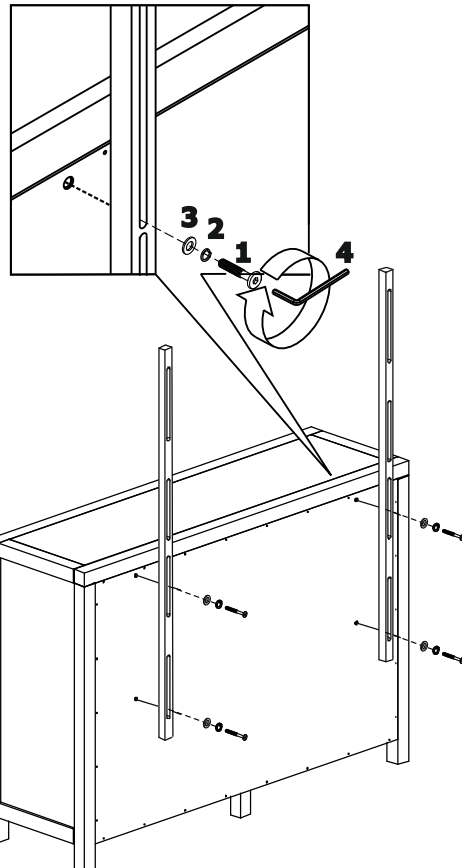

DRESSER MIRROR

ASSEMBLY INSTRUCTIONS

BOX DRESSER MIRROR

BOX DRESSER 8 DRAWER*

*SOLD SEPARATELY

OPTION 1 WALL MOUNTING

HARDWARE PACKED IN BOX DRESSER 8 DRAWER

1	ALLEN BOLT (6X40mm)		8 PCS
2	SPRING WASHER (M6)		8 PCS
3	FLAT WASHER (M6)		8 PCS
4	ALLEN KEY (L4)		1 PC

OPTION 2 DRESSER MOUNTING

STEP 1 :

STEP 2 :