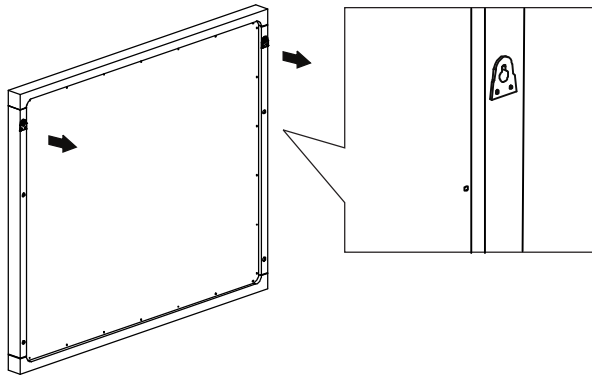

DRESSER MIRROR

ASSEMBLY INSTRUCTIONS

BOX DRESSER MIRROR

BOX DRESSER 8 DRAWER*

*SOLD SEPARATELY

OPTION 1 WALL MOUNTING

HARDWARE PACKED IN BOX DRESSER 8 DRAWER

1	ALLEN BOLT (6X40mm)		8 PCS
2	SPRING WASHER (M6)		8 PCS
3	FLAT WASHER (M6)		8 PCS
4	ALLEN KEY (L4)		1 PC