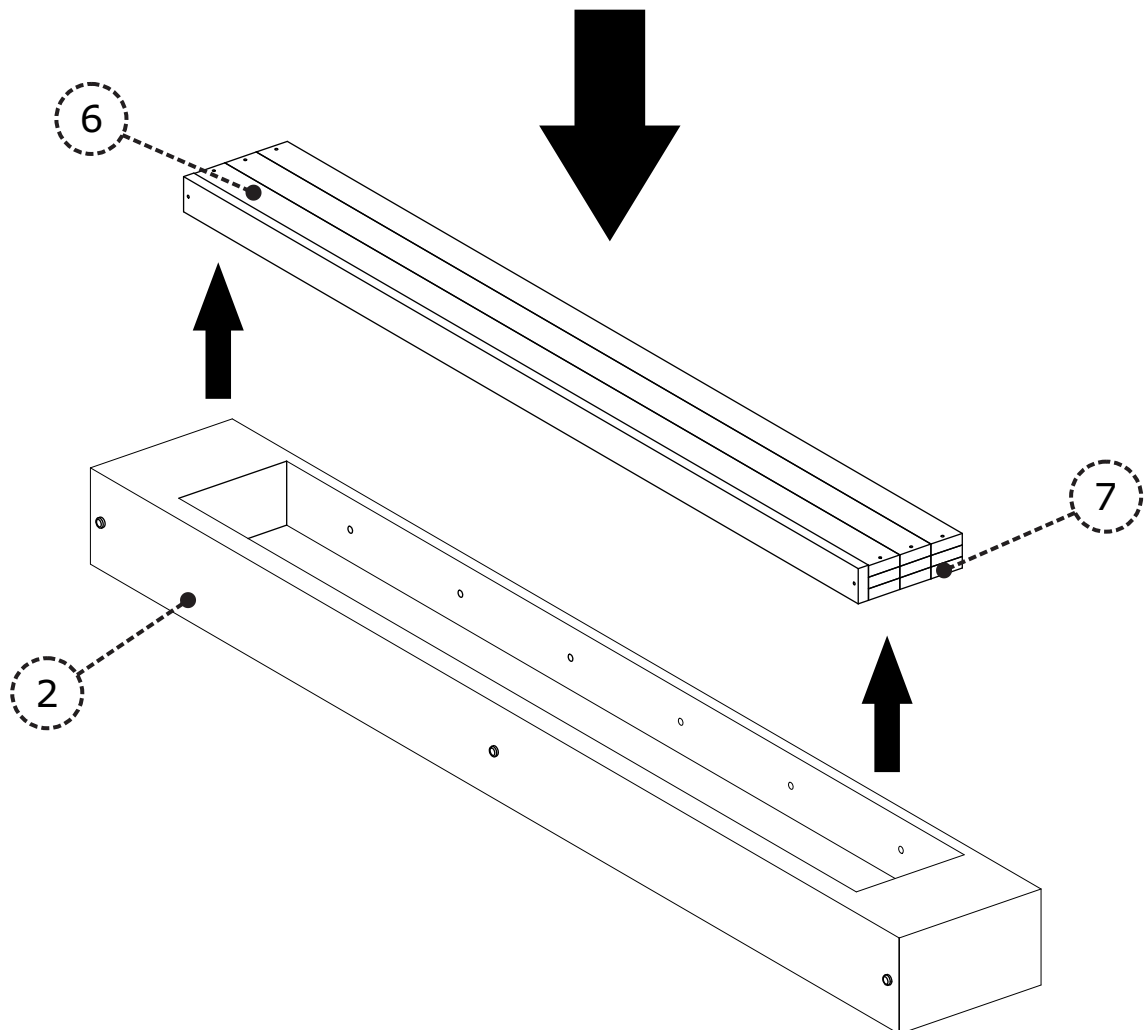

Open up the black fabric and take out details 6+7