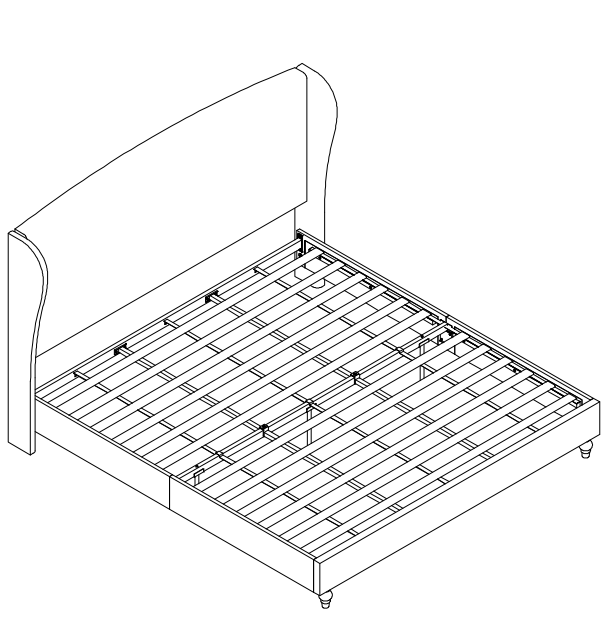

▲ Weight Limit: 1000 LBS / 454 KG

1		1/4" * 3/4"	39
2		1/4" * 1 9/16"	26
3		5/16" * 1 3/16"	2
4		1/4" Washer	14
5		1/4" Spring Washer	8
6		4mm Allen Key	1

1 Components

A	1	H	1
A1	1	I	2
A2	1	J	3
B	1	K	4
C	1	L	1
D	1	S	1
E	1	T	1
F	1	Z	2
G	4	P	1
N	1		