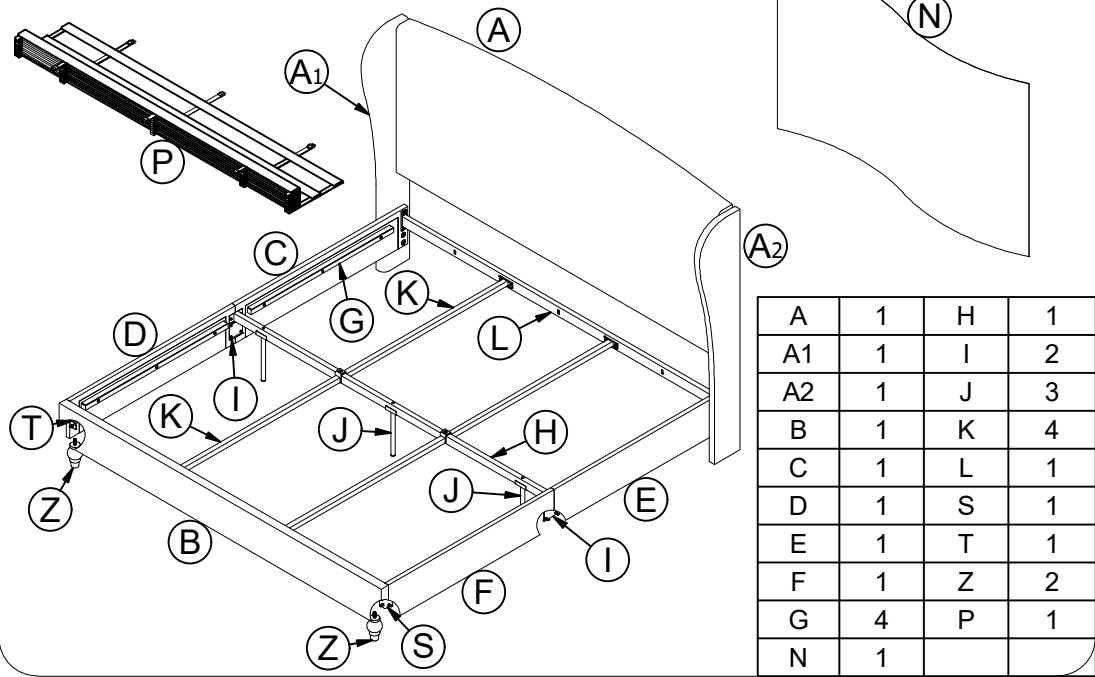

▲ Weight Limit: 1000 LBS / 454 KG

1		1/4" * 3/4"	39
2		1/4" * 1 9/16"	26
3		5/16" * 1 3/16"	2
4		1/4" Washer	14
5		1/4" Spring Washer	8
6		4mm Allen Key	1

1 Components

A	1	H	1
A1	1	I	2
A2	1	J	3
B	1	K	4
C	1	L	1
D	1	S	1
E	1	T	1
F	1	Z	2
G	4	P	1
N	1		