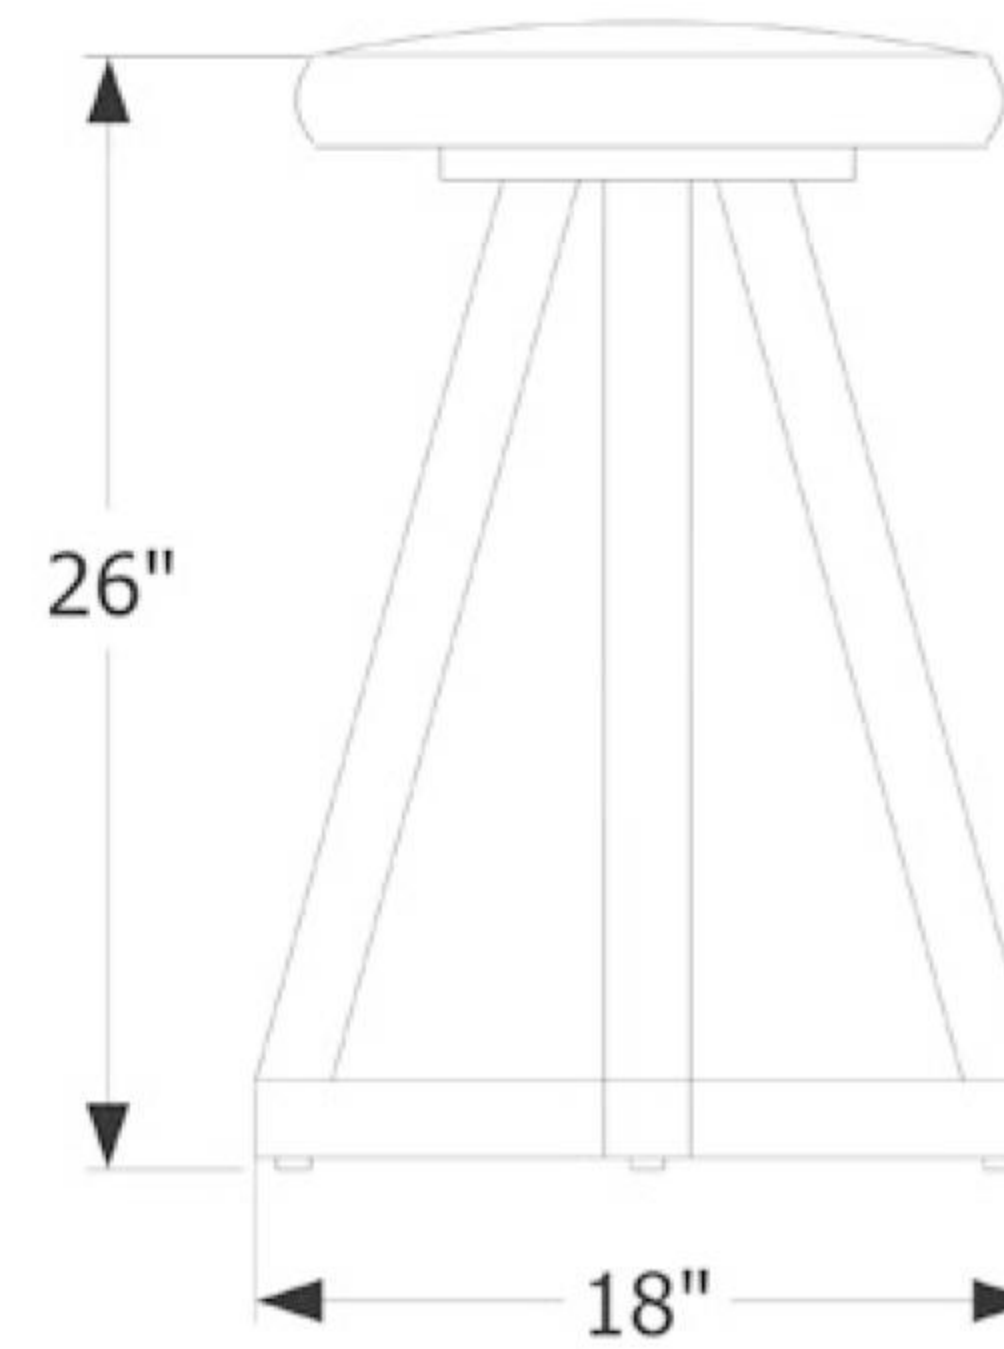

X & Y STOOLS
X2 COUNTER STOOL

SKU
A-X2-L

DIMENSIONS
16" D | 26" H
Swivel seat

Footrest: optional

X & Y STOOLS
X2 COUNTER STOOL SEAT

SKU
A-X2-L-S

DIMENSIONS
20" W | 18" D | 34" H
Seat height 26" | Seat depth 16"
Swivel seat