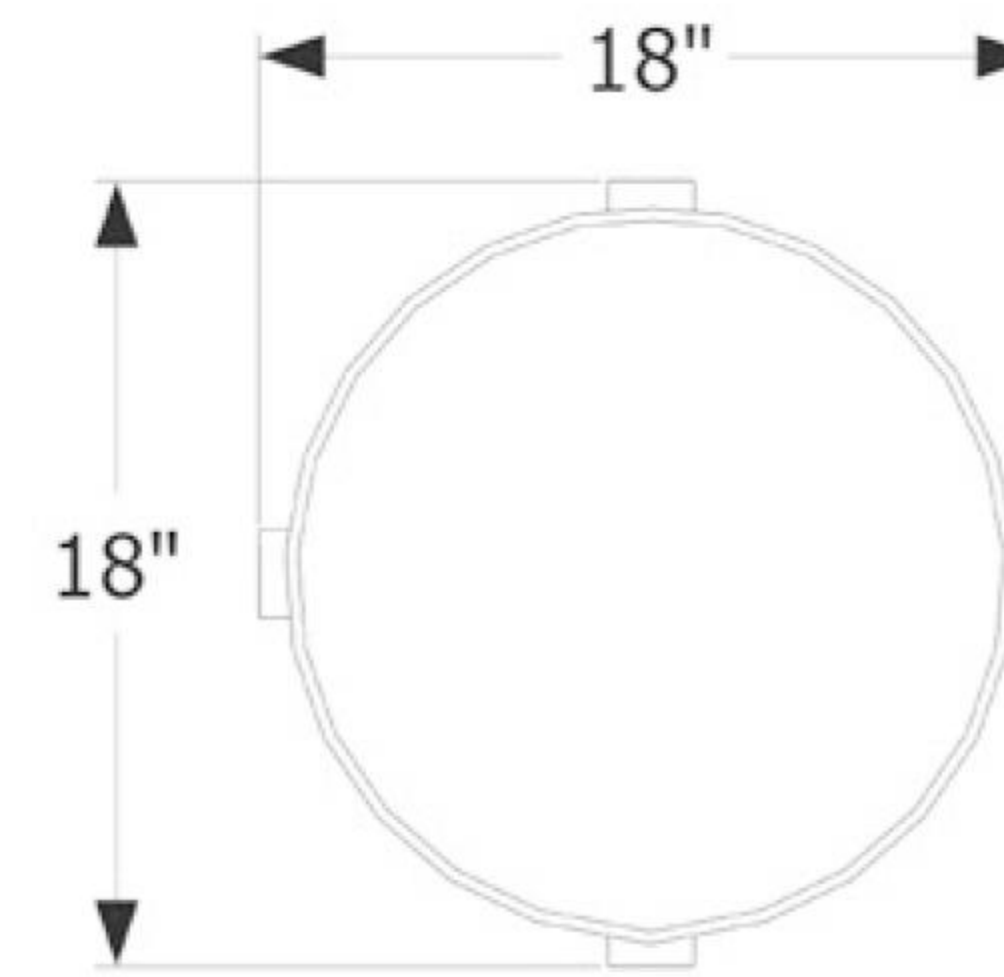

X & Y STOOLS
X2 COUNTER STOOL

SKU
A-X2-L

DIMENSIONS
16" D | 26" H
Swivel seat

Footrest: optional

X & Y STOOLS
X2 COUNTER STOOL SEAT

SKU
A-X2-L-S

DIMENSIONS
20" W | 18" D | 34" H
Seat height 26" | Seat depth 16"
Swivel seat