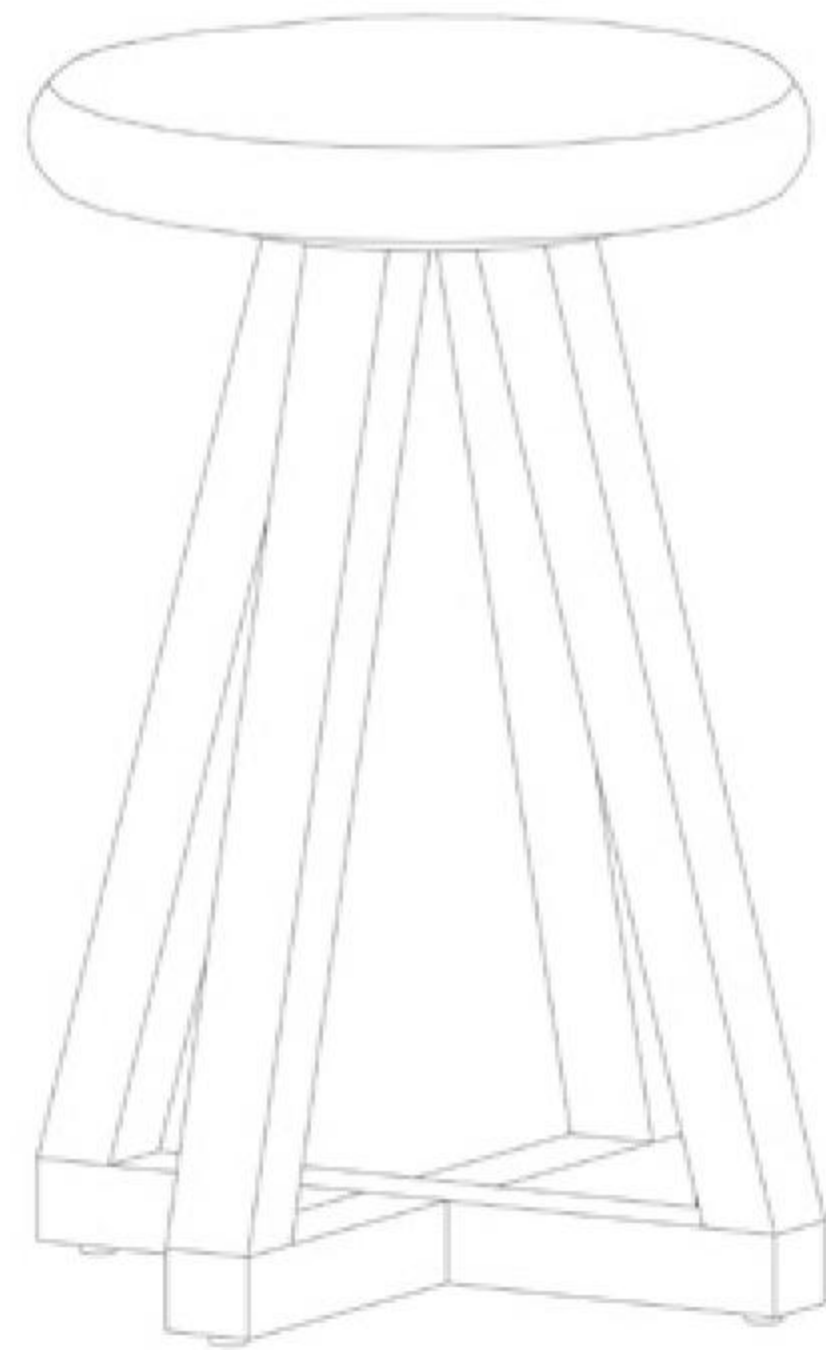

X & Y STOOLS
X2 COUNTER STOOL

SKU
A-X2-L

DIMENSIONS
16" D | 26" H
Swivel seat

Footrest: optional

X & Y STOOLS
X2 COUNTER STOOL SEAT

SKU
A-X2-L-S

DIMENSIONS
20" W | 18" D | 34" H
Seat height 26" | Seat depth 16"
Swivel seat