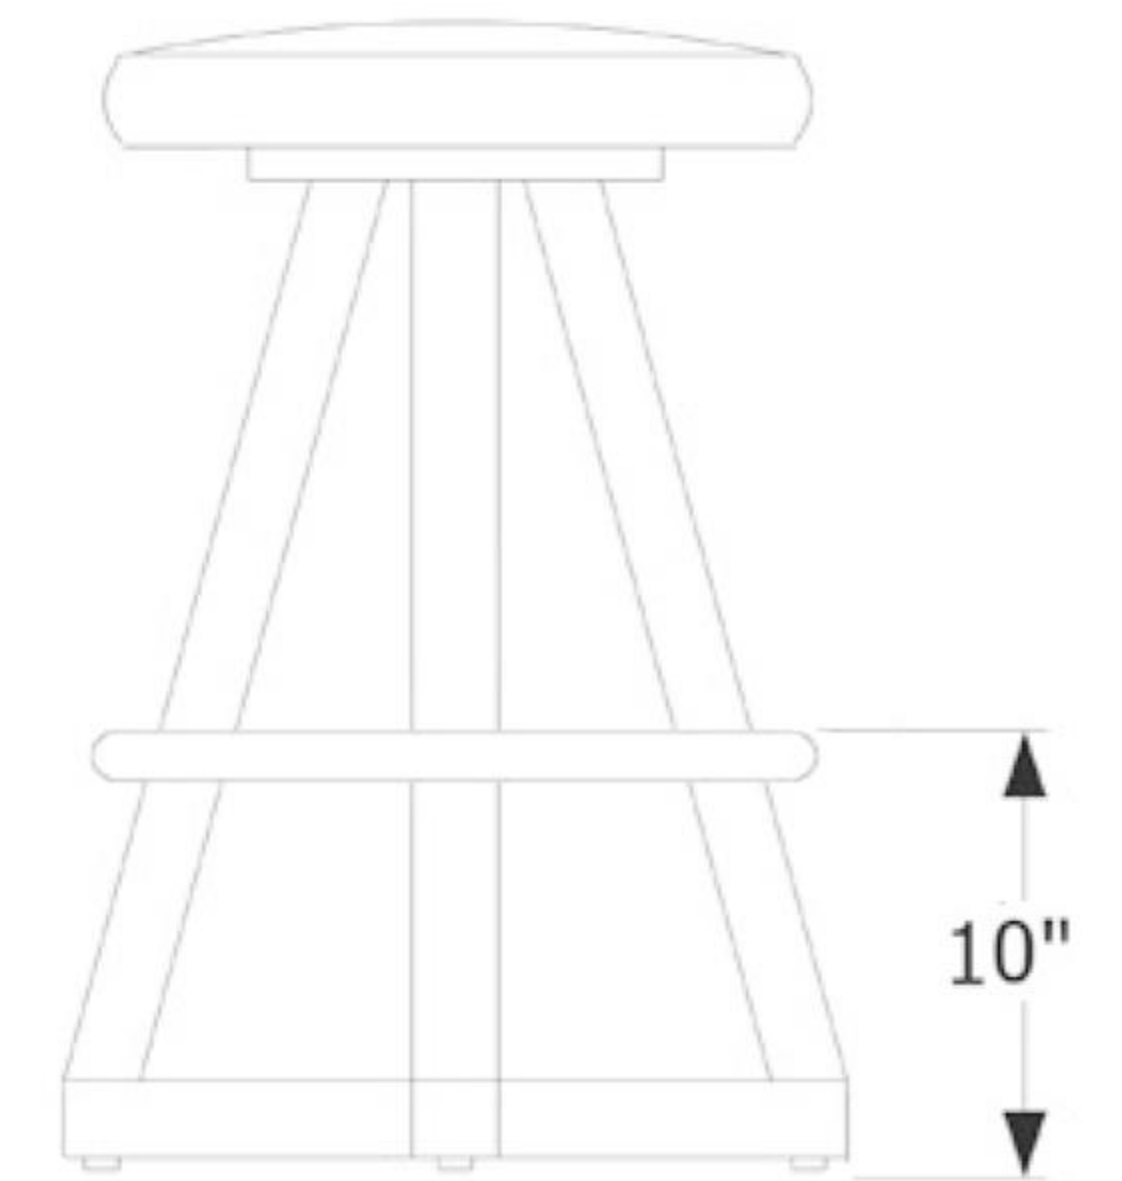

X & Y STOOLS
X2 COUNTER STOOL

SKU
A-X2-L

DIMENSIONS
16" D | 26" H
Swivel seat

Footrest: optional

X & Y STOOLS
X2 COUNTER STOOL SEAT

SKU
A-X2-L-S

DIMENSIONS
20" W | 18" D | 34" H
Seat height 26" | Seat depth 16"
Swivel seat