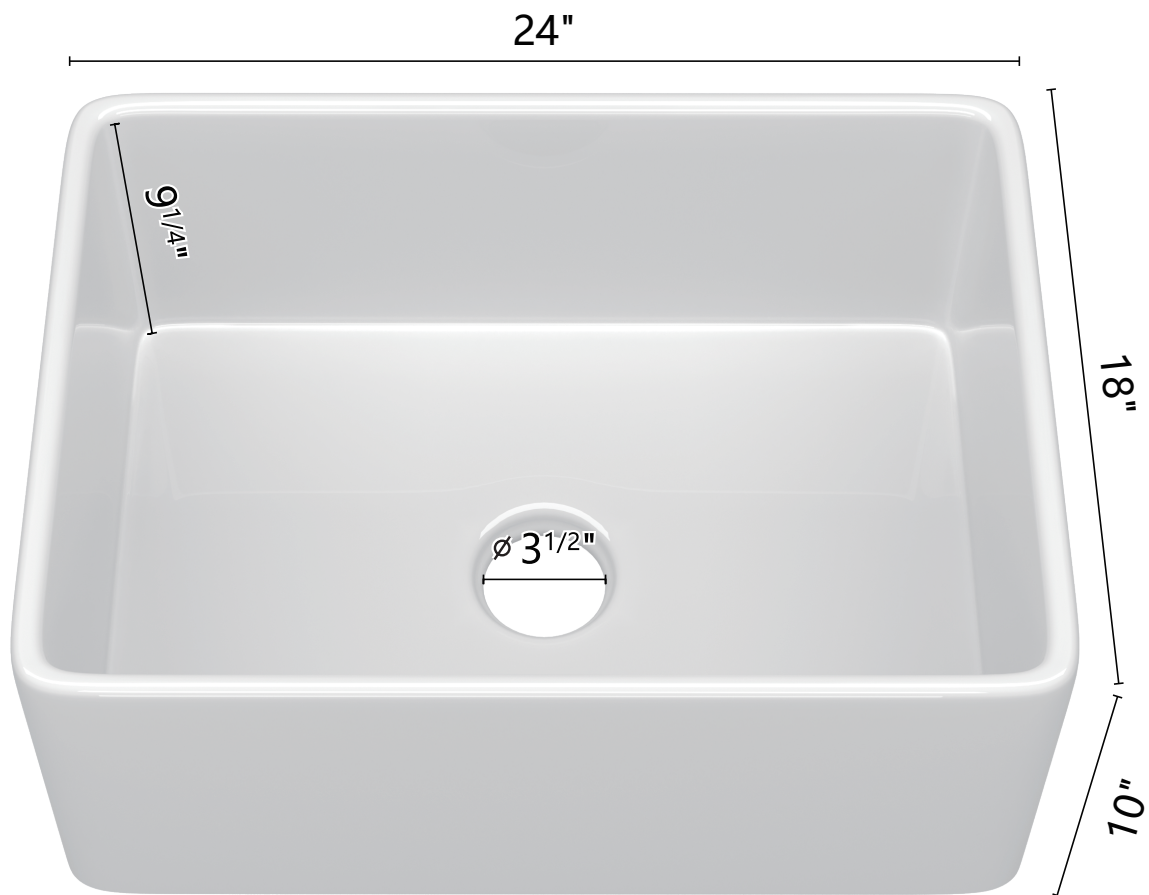

# DIMENSION DETAILS

## SINK

PRODUCT  
INSTRUCTION  
VIDEO

### 24×18×10inch SINGLE SINK

## PRODUCT SIZE

**KINDLY ATTENTION:** To present a perfect installation, please measure the actual sink size for the cutout and trace for the countertop. Do not cut the countertop until you receive the sink. Because this fireclay sink size may vary in size by up to 1/4 inch during the high-temperature firing production.