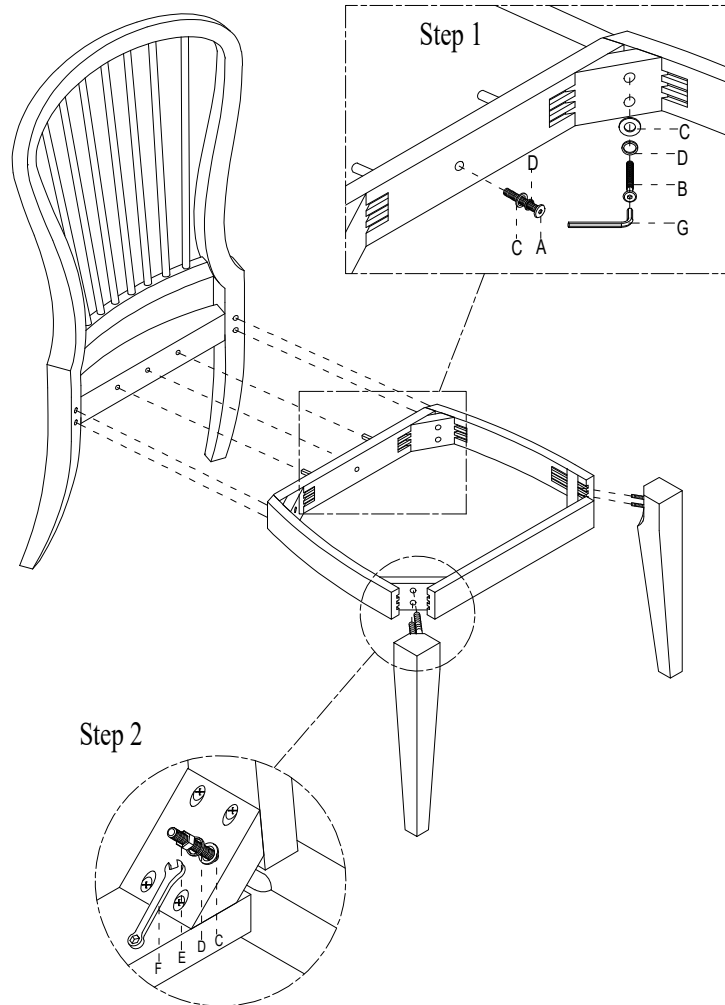

ASSEMBLY INSTRUCTION

025 - 636 LARKSVILLE SPINDLE BACK SIDE CHAIR

www.kincaidfurniture.com

Phone : 828-728-3261.

IMPORTANT NOTES :

- . Place all wooden parts on a clean and smooth surface such as a rug or carpet to prevent the parts from being scratched.
- . Check to be sure that you have all parts and hardware.
- . Remove all wrapping materials, including staples and packing straps before you start to assemble.
- . Do not tighten all screws and bolts until completely assembled.
- . Keep all hardware out of the reach of children.

No.	Dimension	Shape	Quantity
A	Bolt 5/16*38mm		1pc
B	Bolt 5/16*76mm		4pcs
C	Flat washer 5/16*Ø19		9pcs
D	Lock washer 5/16"		9pcs
E	Nut 5/16"		4pcs
F	Wrench		1pc
G	Allen Key 4mm		1pc

MADE IN VIETNAM