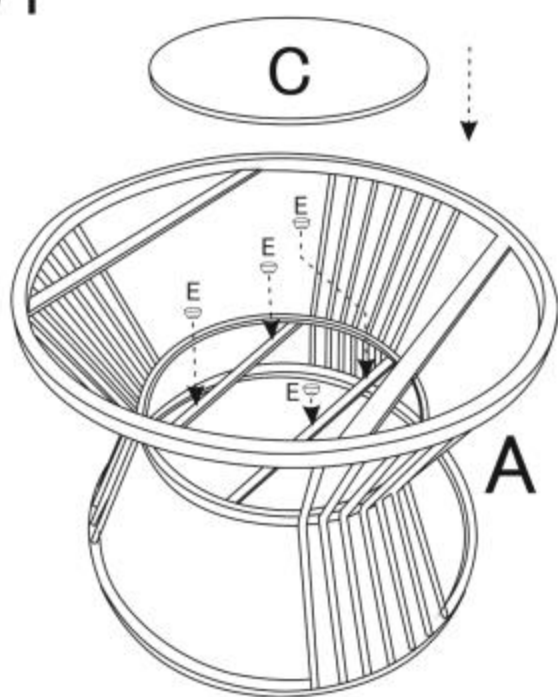

www.kare.de www.kare-design.de

85812-Coffee Table Roma (2/Set)
 86390-Coffee Table Roma Black (2/Set)

KARE
 DESIGN

DESC.	Diagram	QTY	DESC.	Diagram	QTY
A		1	B		1
C		1	E		12
F		1	G		1

step1

step2

step3