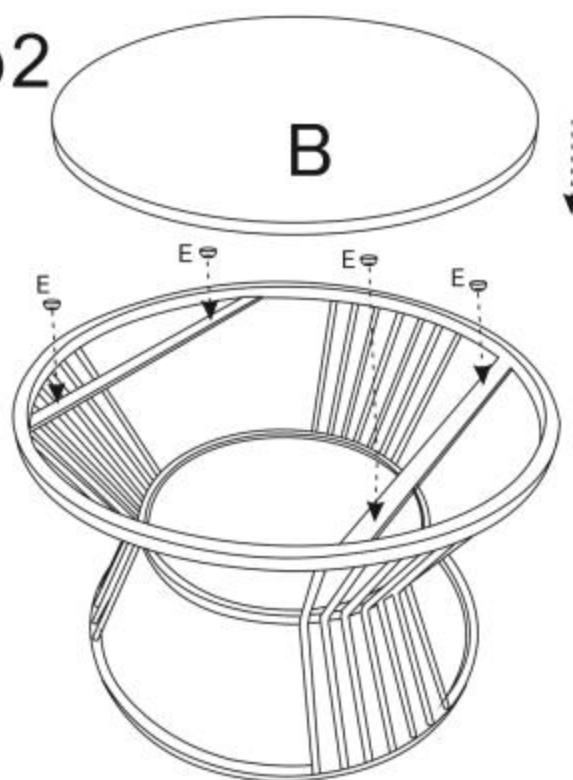

www.kare.de www.kare-design.de

85812-Coffee Table Roma (2/Set)
 86390-Coffee Table Roma Black (2/Set)

KARE
 DESIGN

DESC.	Diagram	QTY	DESC.	Diagram	QTY
A		1	B		1
C		1	E		12
F		1	G		1

step1

step2

step3