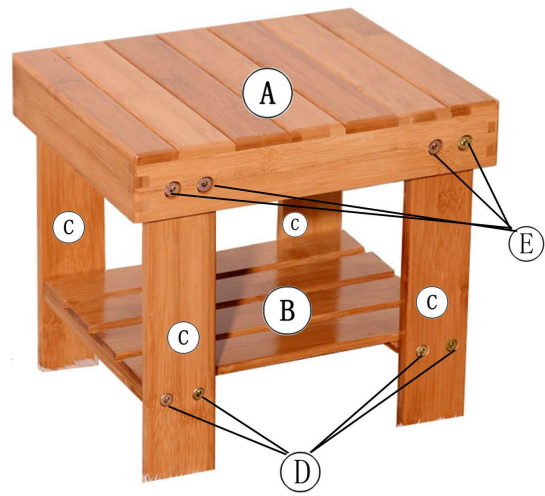

Bamboo Small Stool

Parts	Picture	Qty
A		1
B		1
C		4
D		8
E		8
Tool		1

1cm \approx 0.39in