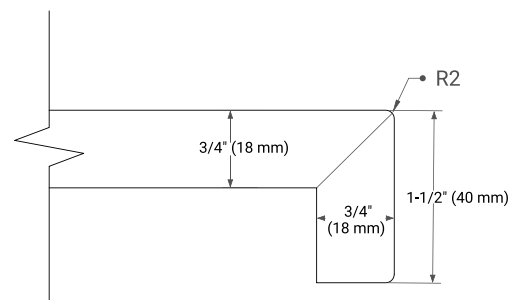

60" SINGLE OVAL SINK COUNTERTOP WITH 1.5 IN. THICKNESS

OVERALL DIMENSIONS

60.25" W x 22" D x 1.5" H

COUNTERTOP OPTIONS

Carrara White Quartz

FEATURES

- Solid countertop with mitered edges & seams
- Undermount white oval sink
- Pre-drilled for 8" widespread faucet

INCLUDED

- Countertop
- Matching Backsplash
- Oval Sink

COUNTERTOP PLAN VIEW

EDGE SIDE VIEW

THREE DIMENSIONAL COUNTERTOP VIEW