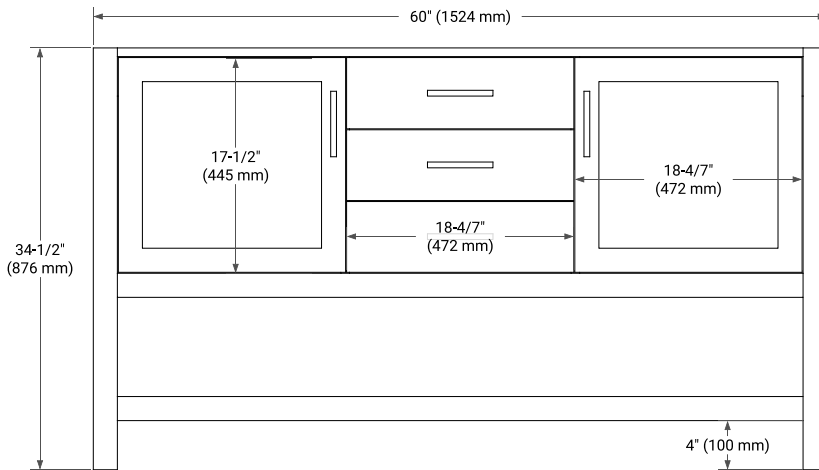

60" SINGLE SINK BASE CABINET

BASE CABINET DIMENSIONS

60" W x 21.5" D x 34.5" H

FEATURES

- Solid wood frame & plywood panels
- Dovetail drawers and joints
- Soft closing doors & drawers

HARDWARE FINISHES*

Brushed Nickel   Satin Brass   Matte Black   Polished Chrome

*Hardware comes preinstalled with the illustrated option. Other finishes are available on our online store if you prefer a different one.

AVAILABLE COLORS

White   Grey   Midnight Blue

FRONT VIEW

SIDE VIEW

PLAN VIEW