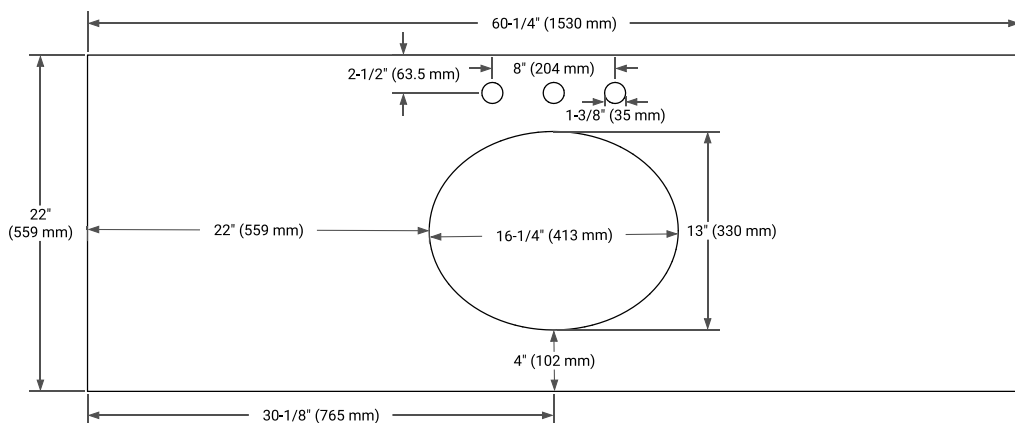

60" SINGLE SINK BASE CABINET

BASE CABINET DIMENSIONS

60" W x 21.5" D x 34.5" H

FEATURES

- Solid wood frame & plywood panels
- Dovetail drawers and joints
- Soft closing doors & drawers

HARDWARE FINISHES*

Brushed Nickel Satin Brass Matte Black Polished Chrome

60" SINGLE OVAL SINK COUNTERTOP WITH 1.5 IN. THICKNESS

OVERALL DIMENSIONS

60.25" W x 22" D x 1.5" H

COUNTERTOP OPTIONS

Carrara White Quartz

FEATURES

- Solid countertop with mitered edges & seams
- Undermount white oval sink
- Pre-drilled for 8" widespread faucet

INCLUDED

- Countertop
- Matching Backsplash
- Oval Sink

COUNTERTOP PLAN VIEW

EDGE SIDE VIEW

THREE DIMENSIONAL COUNTERTOP VIEW