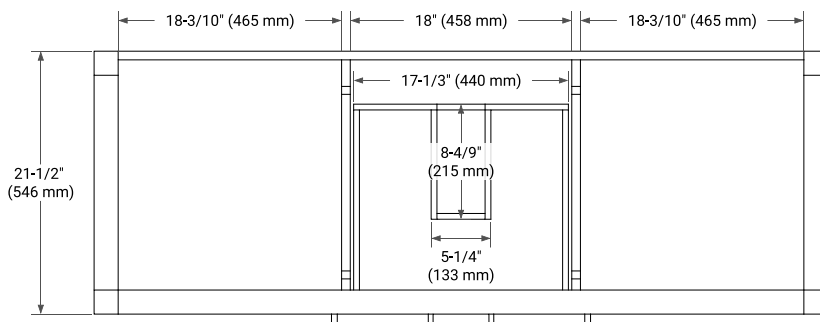

60" SINGLE SINK BASE CABINET

BASE CABINET DIMENSIONS

60" W x 21.5" D x 34.5" H

FEATURES

- Solid wood frame & plywood panels
- Dovetail drawers and joints
- Soft closing doors & drawers

HARDWARE FINISHES*

Brushed Nickel Satin Brass Matte Black Polished Chrome

60" SINGLE OVAL SINK COUNTERTOP WITH 1.5 IN. THICKNESS

OVERALL DIMENSIONS

60.25" W x 22" D x 1.5" H

COUNTERTOP OPTIONS

Carrara White Quartz

FEATURES

- Solid countertop with mitered edges & seams
- Undermount white oval sink
- Pre-drilled for 8" widespread faucet

INCLUDED

- Countertop
- Matching Backsplash
- Oval Sink

COUNTERTOP PLAN VIEW

EDGE SIDE VIEW

THREE DIMENSIONAL COUNTERTOP VIEW