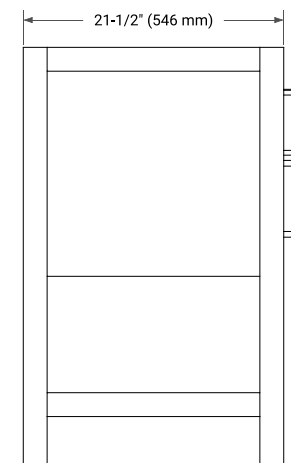

60" SINGLE SINK BASE CABINET

BASE CABINET DIMENSIONS

60" W x 21.5" D x 34.5" H

FEATURES

- Solid wood frame & plywood panels
- Dovetail drawers and joints
- Soft closing doors & drawers

HARDWARE FINISHES*

Brushed Nickel   Satin Brass   Matte Black   Polished Chrome

*Hardware comes preinstalled with the illustrated option. Other finishes are available on our online store if you prefer a different one.

AVAILABLE COLORS

White   Grey   Midnight Blue

FRONT VIEW

SIDE VIEW

PLAN VIEW