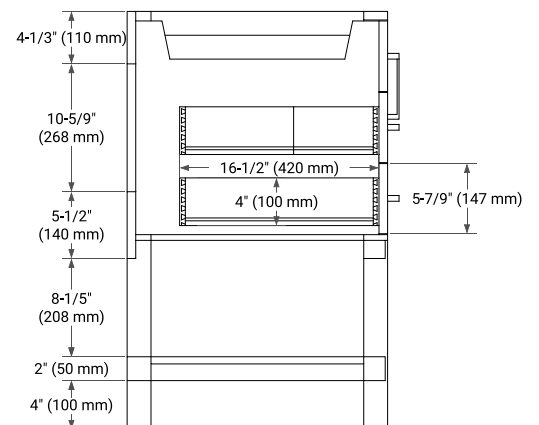

60" SINGLE SINK BASE CABINET

BASE CABINET DIMENSIONS

60" W x 21.5" D x 34.5" H

FEATURES

- Solid wood frame & plywood panels
- Dovetail drawers and joints
- Soft closing doors & drawers

HARDWARE FINISHES*

Brushed Nickel Satin Brass Matte Black Polished Chrome

60" SINGLE OVAL SINK COUNTERTOP WITH 1.5 IN. THICKNESS

OVERALL DIMENSIONS

60.25" W x 22" D x 1.5" H

COUNTERTOP OPTIONS

Carrara White Quartz

FEATURES

- Solid countertop with mitered edges & seams
- Undermount white oval sink
- Pre-drilled for 8" widespread faucet

INCLUDED

- Countertop
- Matching Backsplash
- Oval Sink

COUNTERTOP PLAN VIEW

EDGE SIDE VIEW

THREE DIMENSIONAL COUNTERTOP VIEW