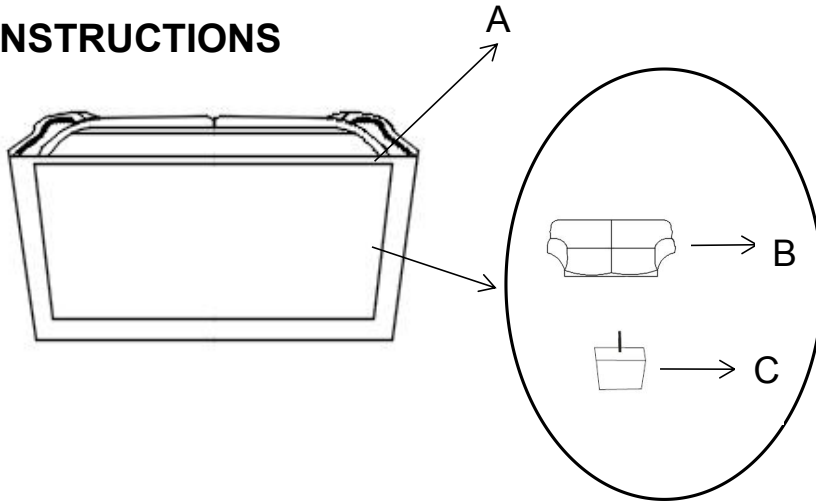

ASSEMBLY INSTRUCTIONS

LOVESEAT

ASSEMBLY INSTRUCTIONS

ASSEMBLY TIPS:

1. Remove hardware from box and sort by size.
2. Please check to see that all hardware and parts are present prior to start of assembly.
3. Please follow attached instructions in the same sequence as numbered to assure fast & easy assembly.

ASSEMBLY TIME 15 MINUTES

PARTS IDENTIFICATION

A		BASE	1PC
B		BACK	1PC
C		LEG	4PCS

ASSEMBLY INSTRUCTIONS

STEP 1

STEP 2

STEP 3

STEP 4