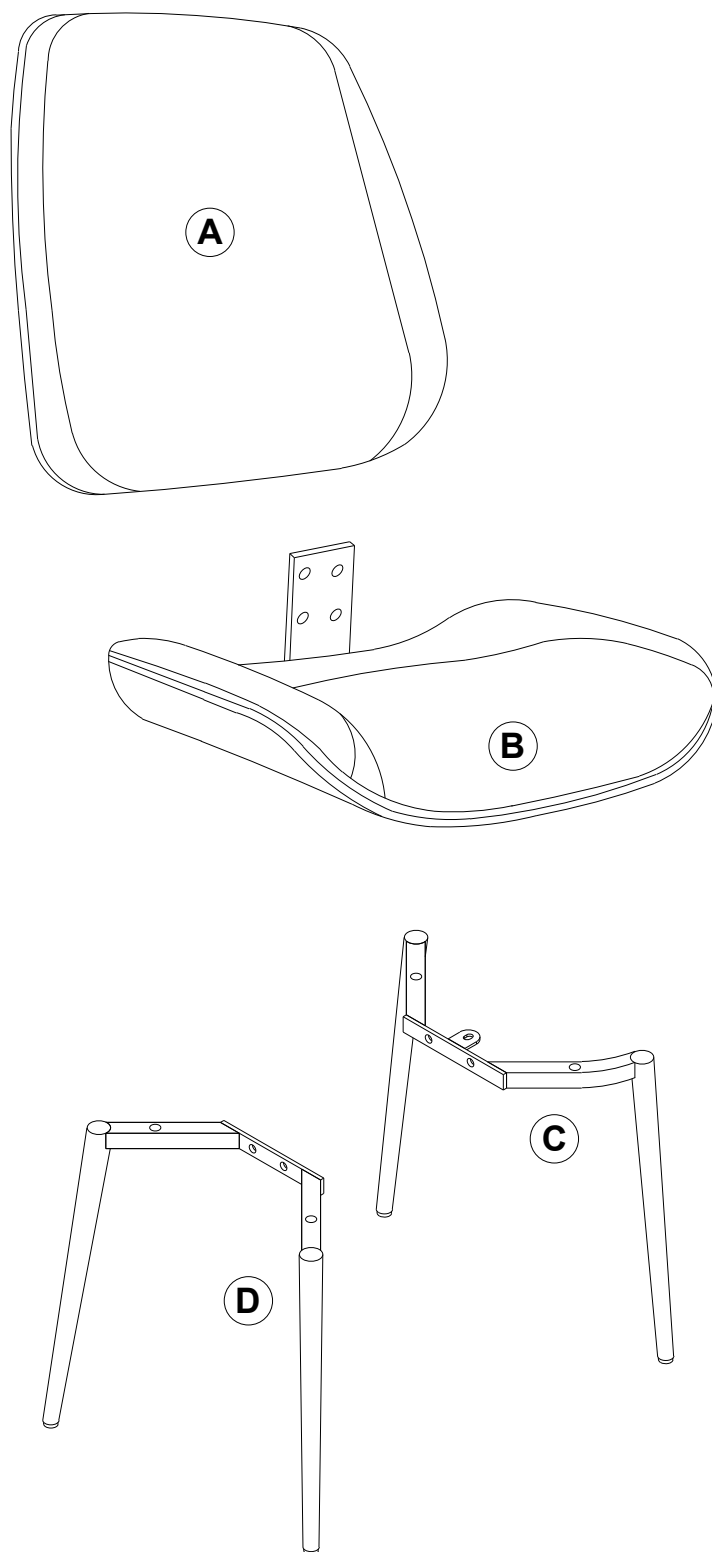

ITEM NO. Z6DCTG0550

Thank you for purchasing the dining chair.

Please read the instructions and warnings carefully before use, to ensure safe and satisfactory operation of this product. At HULALA home we are committed to making great products possible. From our in-house Design Team, to our Buyers, we work together to bring great designs to life. Our expert Product Technologists work collaboratively with our buyers and suppliers to assure the legality, safety and quality of the product we sell. We are all committed to designing and developing products to the highest industry standards. We hope you are happy with your product and welcome any feedback or comments you may have.

Exploded Diagram

Z6DCTG0550

PARTS LIST

<p>A</p>  <p>Back</p> <p>X 1</p>	<p>B</p>  <p>Seat</p> <p>X 1</p>	<p>C</p>  <p>Left Leg</p> <p>X 1</p>
<p>D</p>  <p>Right Leg</p> <p>X 1</p>		

HARDWARE LIST

<p>1</p>  <p>Bolt M6*14mm</p> <p>x 2</p>	<p>2</p>  <p>Bolt M6*25mm</p> <p>x 4</p>	<p>3</p>  <p>Bolt M6*20mm</p> <p>x 1</p>
<p>4</p>  <p>Bolt M6*50mm</p> <p>x 4</p>	<p>5</p>  <p>Allen Key</p> <p>x 1</p>	

SPARE LIST

<p>1</p>  <p>Bolt M6*14mm</p> <p>x 1</p>	<p>2</p>  <p>Bolt M6*25mm</p> <p>x 1</p>	<p>3</p>  <p>Bolt M6*20mm</p> <p>x 1</p>
<p>4</p>  <p>Bolt M6*50mm</p> <p>x 1</p>		

STEP 1

1		x2
5		x1

Bolt M6*14mm