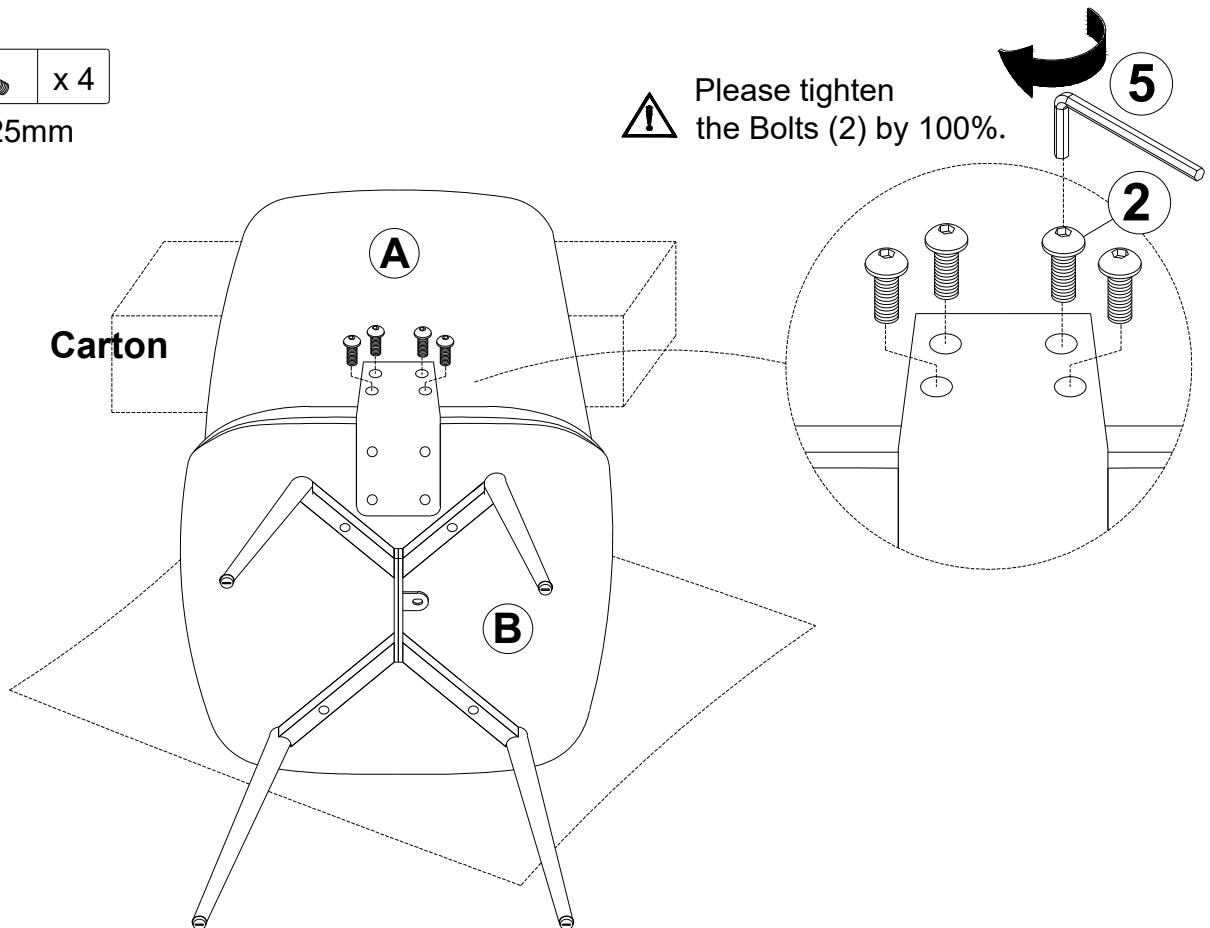

STEP 4

2		x 4
Bolt M6*25mm		

Please tighten the Bolts (2) by 100%.