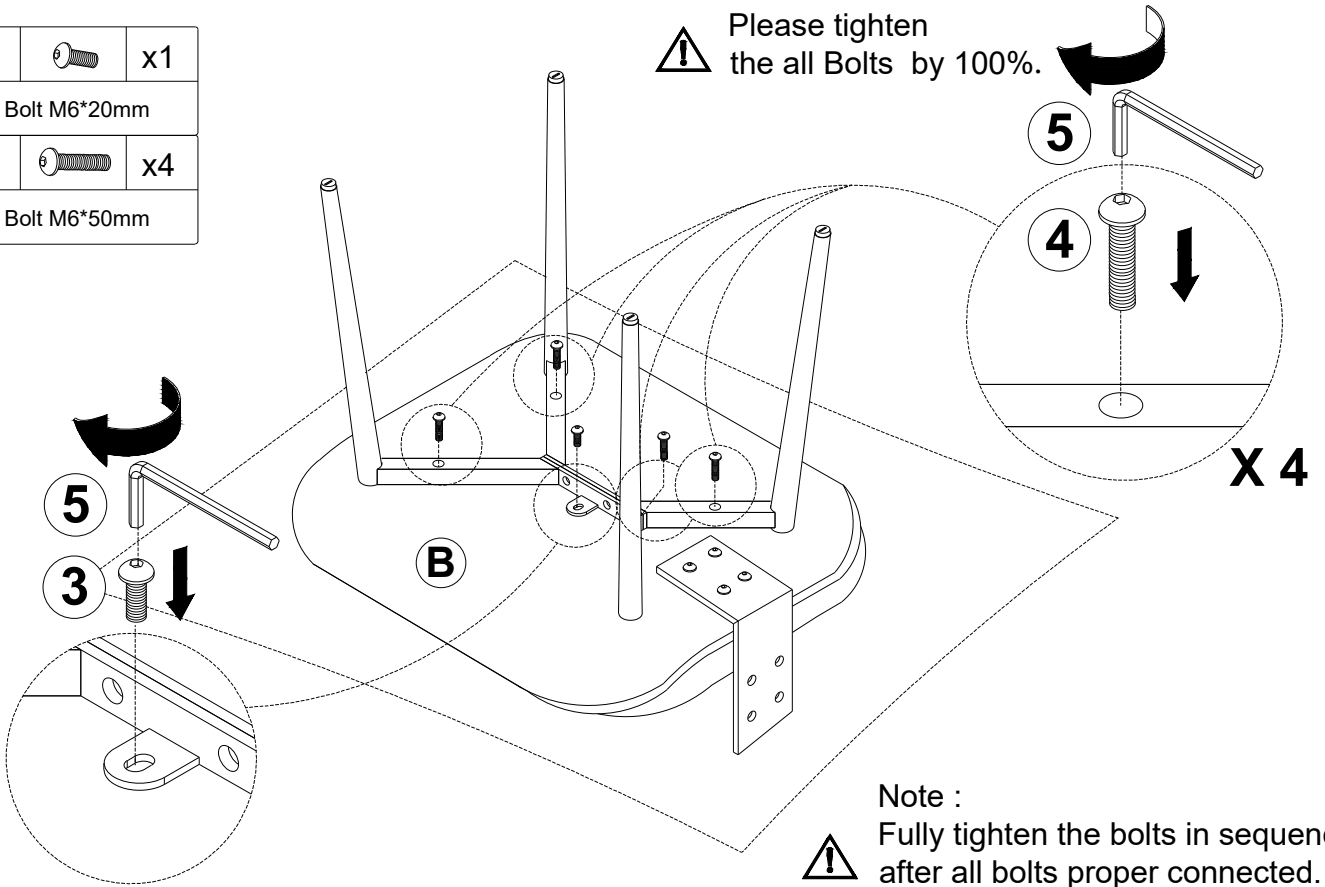

Exploded Diagram

Z6DCTG0550

PARTS LIST

<p>A</p>  <p>Back</p> <p>X 1</p>	<p>B</p>  <p>Seat</p> <p>X 1</p>	<p>C</p>  <p>Left Leg</p> <p>X 1</p>
<p>D</p>  <p>Right Leg</p> <p>X 1</p>		

HARDWARE LIST

<p>1</p>  <p>Bolt M6*14mm</p> <p>x 2</p>	<p>2</p>  <p>Bolt M6*25mm</p> <p>x 4</p>	<p>3</p>  <p>Bolt M6*20mm</p> <p>x 1</p>
<p>4</p>  <p>Bolt M6*50mm</p> <p>x 4</p>	<p>5</p>  <p>Allen Key</p> <p>x 1</p>	

SPARE LIST

<p>1</p>  <p>Bolt M6*14mm</p> <p>x 1</p>	<p>2</p>  <p>Bolt M6*25mm</p> <p>x 1</p>	<p>3</p>  <p>Bolt M6*20mm</p> <p>x 1</p>
<p>4</p>  <p>Bolt M6*50mm</p> <p>x 1</p>		

STEP 1

1		x2
5		x1

Bolt M6*14mm

 NOTE:
Do not tighten the Bolts(1) in this step

STEP 2

STEP 3

3		x1
Bolt M6*20mm		
4		x4
Bolt M6*50mm		

 Please tighten the all Bolts by 100%.

Note :
 Fully tighten the bolts in sequence after all bolts proper connected.