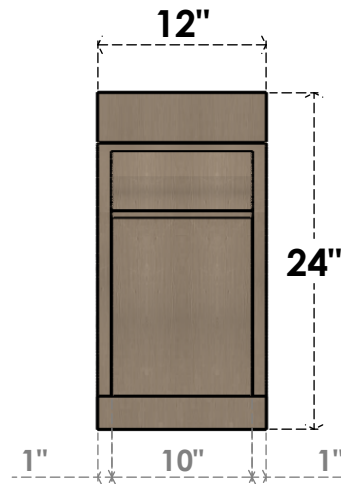

ITEM NUMBER: CORU12X36X24VIORCPR

12"W X 36"D X 24"H SERIES 3 CLASSIC VIOLA ROUGH CEDAR TIMBERTHANE
FAUX WOOD CORBEL, PRIMED

SIDE PROFILE

FRONT PROFILE

ISOMETRIC

EKENA MILLWORK
2300 WEST MAIN ST.
CLARKSVILLE, TX 75426
TOLL FREE: 866-607-0453
WWW.EKENAMILLWORK.COM