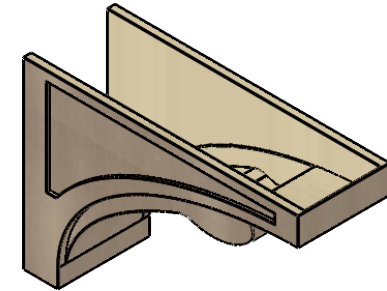

ITEM NUMBER: CORU12X36X24VIORCPR

12"W X 36"D X 24"H SERIES 3 CLASSIC VIOLA ROUGH CEDAR TIMBERTHANE
FAUX WOOD CORBEL, PRIMED

SIDE PROFILE

FRONT PROFILE

ISOMETRIC

EKENA MILLWORK
2300 WEST MAIN ST.
CLARKSVILLE, TX 75426
TOLL FREE: 866-607-0453
WWW.EKENAMILLWORK.COM

NOTES

1. INSTALLATION TO BE COMPLETED IN ACCORDANCE WITH MANUFACTURER'S SPECIFICATIONS.
2. DRAWING MAY NOT BE TO SCALE
3. THIS DRAWING IS INTENDED FOR DESIGN AND PLANNING PURPOSES ONLY.
4. ALL INFORMATION CONTAINED HEREIN WAS CURRENT AT THE TIME OF DEVELOPMENT BUT MUST BE REVIEWED AND APPROVED BY THE PRODUCT MANUFACTURER TO BE CONSIDERED ACCURATE.
5. TIMBERTHANE ARCHITECTURAL PRODUCTS ARE MADE FROM HIGH DENSITY URETHANE AND COME FACTORY PRIMED