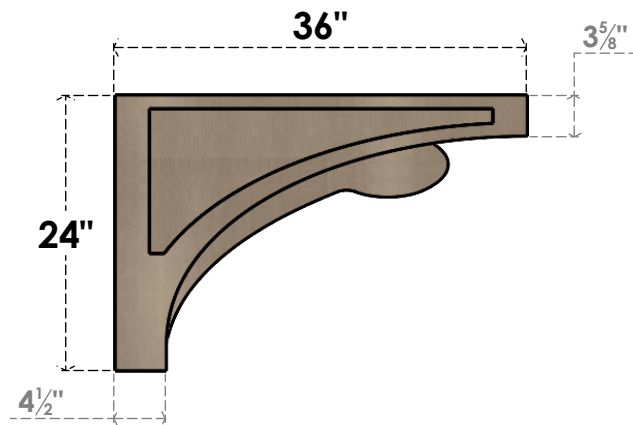

ITEM NUMBER: CORU12X36X24VIORCPR

12"W X 36"D X 24"H SERIES 3 CLASSIC VIOLA ROUGH CEDAR TIMBERTHANE
FAUX WOOD CORBEL, PRIMED

SIDE PROFILE

FRONT PROFILE

ISOMETRIC

EKENA MILLWORK
2300 WEST MAIN ST.
CLARKSVILLE, TX 75426
TOLL FREE: 866-607-0453
WWW.EKENAMILLWORK.COM

NOTES

1. INSTALLATION TO BE COMPLETED IN ACCORDANCE WITH MANUFACTURER'S SPECIFICATIONS.
2. DRAWING MAY NOT BE TO SCALE
3. THIS DRAWING IS INTENDED FOR DESIGN AND PLANNING PURPOSES ONLY.
4. ALL INFORMATION CONTAINED HEREIN WAS CURRENT AT THE TIME OF DEVELOPMENT BUT MUST BE REVIEWED AND APPROVED BY THE PRODUCT MANUFACTURER TO BE CONSIDERED ACCURATE.
5. TIMBERTHANE ARCHITECTURAL PRODUCTS ARE MADE FROM HIGH DENSITY URETHANE AND COME FACTORY PRIMED