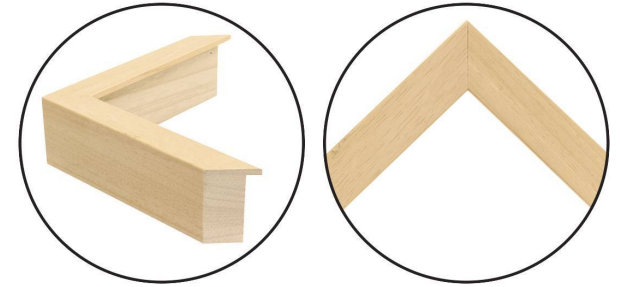

WENDOVER ART GROUP

ITEM NUMBER : **WTUR0446**

TITLE : **Collaged Connections 9**

OUTWARD DIMENSION (W X H) : **29.5" x 39.5"**

FRAME (WIDTH X DEPTH) : **MC2333 | 1" x 2.13"**

FRAME FINISH : **Standard Frame**

Blonde Maple

DESCRIPTION :

**Cut and Collaged Paper, Hangs Horizontally and
Vertically**