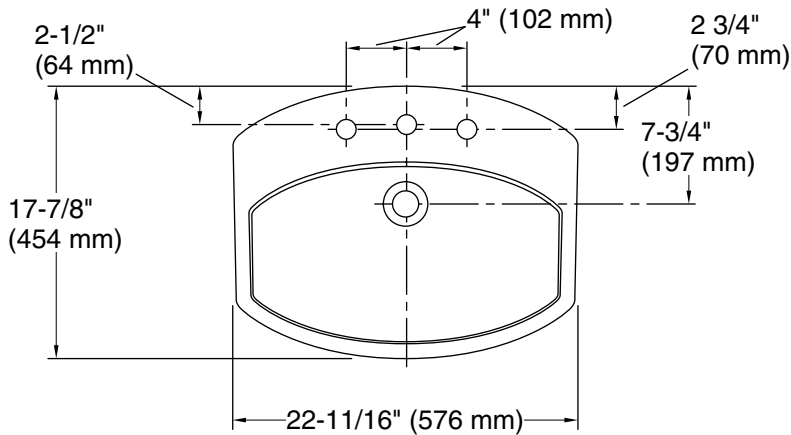

Recommended ADA Installation