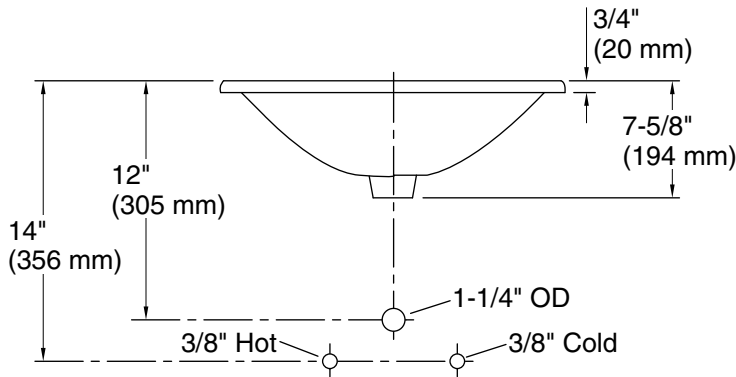

Technical Information

All product dimensions are nominal.

Bowl configuration:	Single
Installation:	Drop-in
Bowl area (Only):	Length: 20-3/8" (518 mm) Width: 11-1/2" (292 mm) Water depth: 3-5/8" (92 mm)
Number of deck holes:	3
Faucet hole spacing:	8" (203 mm)
Faucet hole(s):	1-3/8" (35 mm)
Drain hole:	1-3/4" (44 mm)
Template:	1017302-7, required, included

Notes

Install this product according to the installation instructions.

NOTICE: Countertop manufacturer or cutter must use the cut-out template provided with the product, or a current one provided by Kohler Co. (call 1-800-4KOHLER). Kohler Co. is not responsible for cutout errors when the incorrect cut-out template is used.

ADA, OBC, CSA B651 compliant when installed to the specific requirements of these regulations.