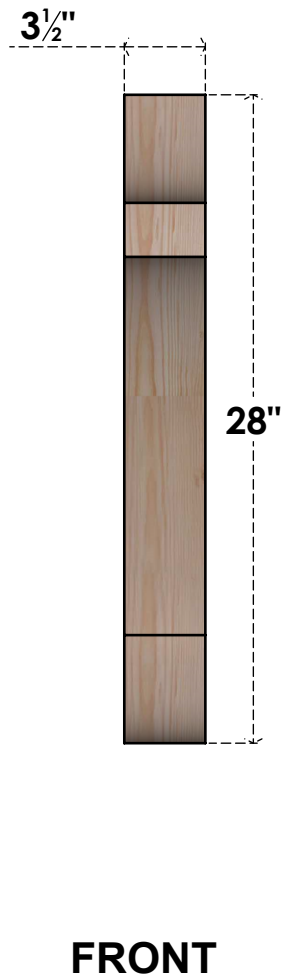

BRC04X20X28OLY00SDF

3 1/2"W X 20"D X 28"H OLYMPIC SMOOTH BRACE, DOUGLAS FIR

EKENA MILLWORK
 2300 WEST MAIN ST.
 CLARKSVILLE, TX 75426
 TOLL FREE: 866-607-0453
 WWW.EKENAMILLWORK.COM

NOTES

1. INSTALLATION TO BE COMPLETED IN ACCORDANCE WITH MANUFACTURER'S SPECIFICATIONS.
2. DRAWING MAY NOT BE TO SCALE
3. THIS DRAWING IS INTENDED FOR DESIGN AND PLANNING PURPOSES ONLY.
4. ALL INFORMATION CONTAINED HEREIN WAS CURRENT AT THE TIME OF DEVELOPMENT BUT MUST BE REVIEWED AND APPROVED BY THE PRODUCT MANUFACTURER TO BE CONSIDERED ACCURATE.
5. PRODUCTS ARE NOT KILN DRIED. THIS ITEM IS UNIQUE AND WILL CONTAIN THE NATURAL VARIATIONS THAT THE WOOD SPECIES OFFERS. THIS MAY RESULT IN VARIATIONS UP TO 1/4"