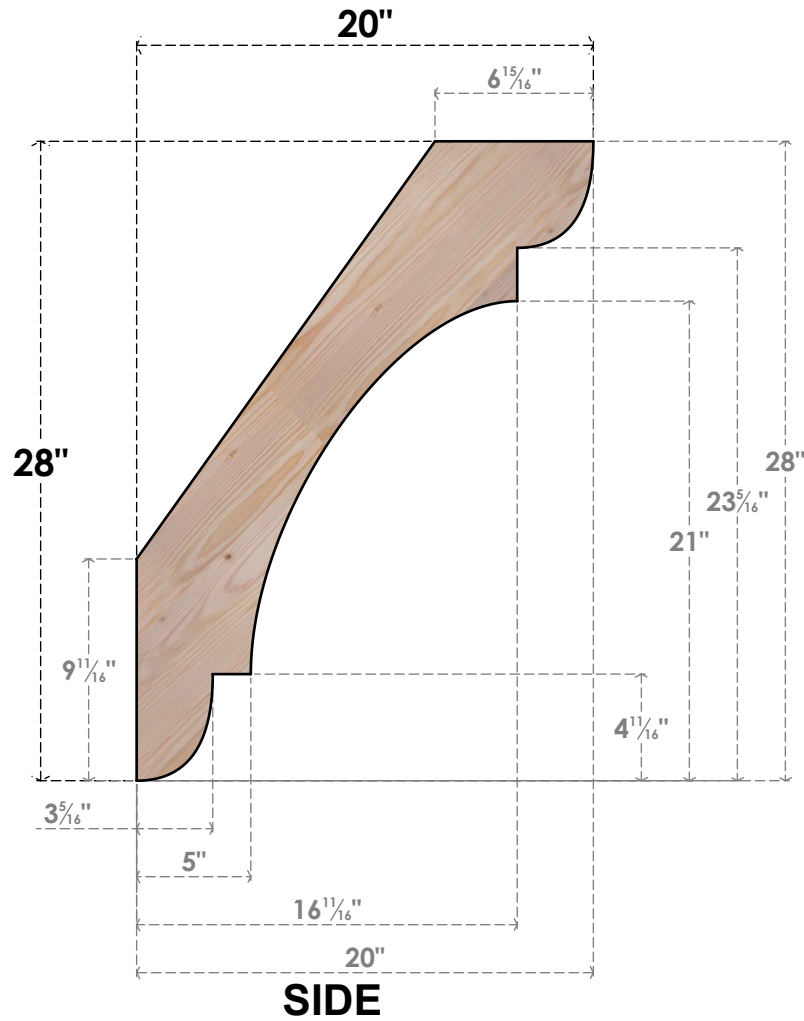

BRC04X20X28OLY00SDF

3 1/2"W X 20"D X 28"H OLYMPIC SMOOTH BRACE, DOUGLAS FIR

EKENA MILLWORK
 2300 WEST MAIN ST.
 CLARKSVILLE, TX 75426
 TOLL FREE: 866-607-0453
 WWW.EKENAMILLWORK.COM

NOTES

1. INSTALLATION TO BE COMPLETED IN ACCORDANCE WITH MANUFACTURER'S SPECIFICATIONS.
2. DRAWING MAY NOT BE TO SCALE
3. THIS DRAWING IS INTENDED FOR DESIGN AND PLANNING PURPOSES ONLY.
4. ALL INFORMATION CONTAINED HEREIN WAS CURRENT AT THE TIME OF DEVELOPMENT BUT MUST BE REVIEWED AND APPROVED BY THE PRODUCT MANUFACTURER TO BE CONSIDERED ACCURATE.
5. PRODUCTS ARE NOT KILN DRIED. THIS ITEM IS UNIQUE AND WILL CONTAIN THE NATURAL VARIATIONS THAT THE WOOD SPECIES OFFERS. THIS MAY RESULT IN VARIATIONS UP TO 1/4"