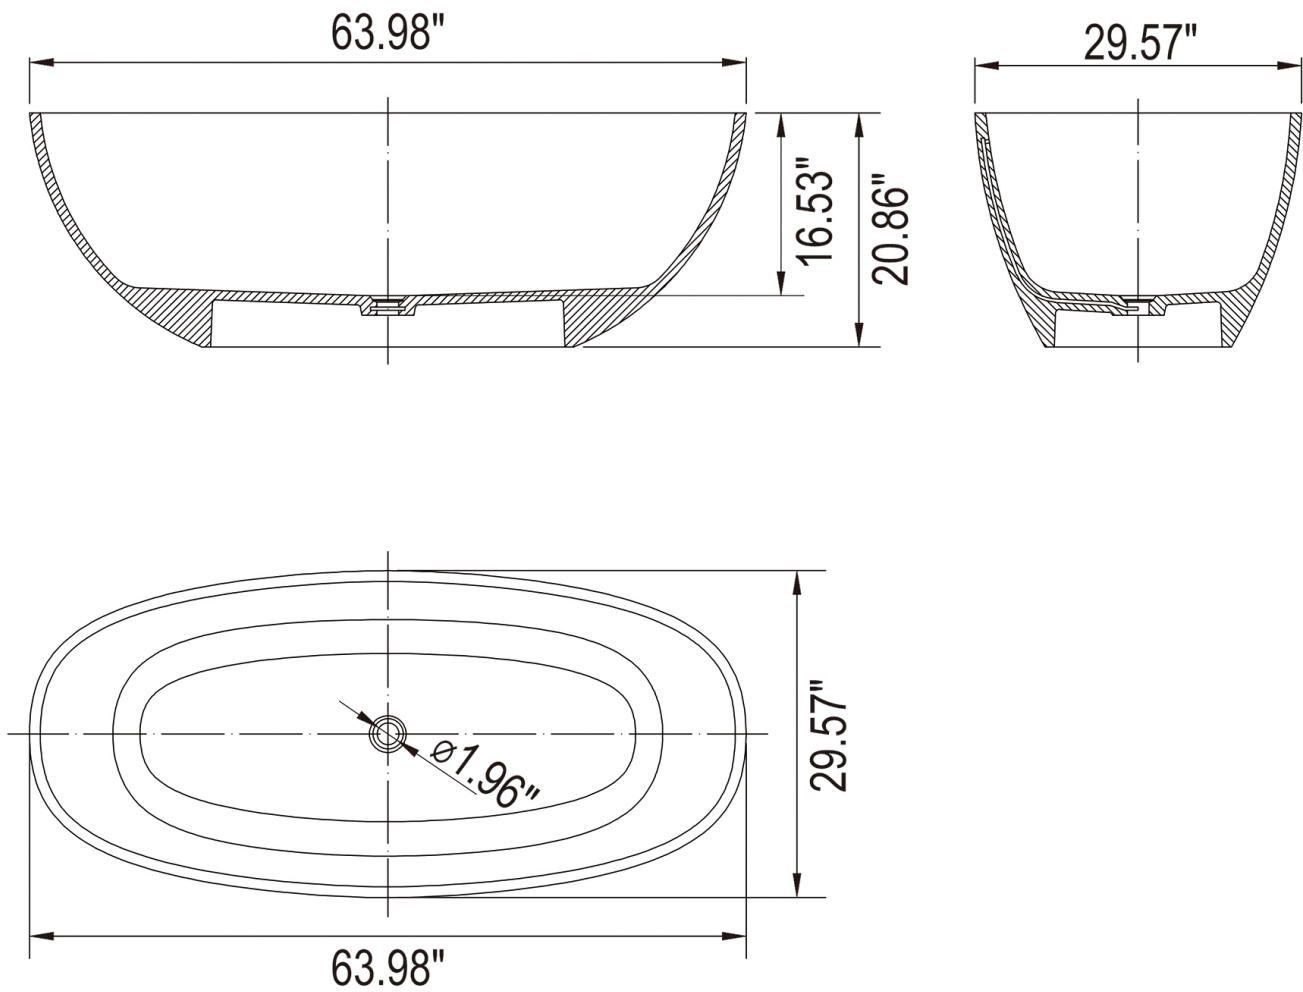

Dimension/Specification

Sku RX-S02-64TBU