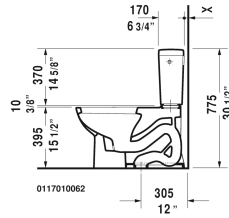

**D-Code Toilet kit # D4005700**

**< 15 3/8" Inch >**

Toilet kit	Dimension	Weight	Order number
Toilet bowl & Tank			
<b>Colors</b>			
00 White			
<b>Variant</b>			
	15 3/8" x 27" Inch	84 lb	D4005700
<b>Suitable products</b>			
Tank with single flush mechanism, with side lever, 3" flapper valve, bottom left supply, cUPC® listed*, 1.28 gpf, 15 3/8" x 6 3/4" Inch	15 3/8" x 6 3/4" Inch		092720
Two-Piece toilet (without tank), syphonic, 12" rough-in, vertical outlet, cUPC® listed*, 13 3/4" x 27" Inch	13 3/4" x 27" Inch		011701

*All drawings contain the necessary measurements which are subject to standard tolerances. They are stated in inch & mm and are non-binding. Exact measurements, in particular for customized installation scenarios, can only be taken from the finished ceramic piece.*