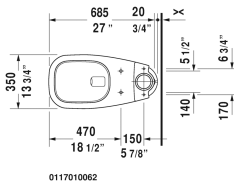

**D-Code Toilet kit # D4005700**

**< 15 3/8" Inch >**

Toilet kit	Dimension	Weight	Order number
Toilet bowl & Tank			
<b>Colors</b>			
00 White			
<b>Variant</b>			
	15 3/8" x 27" Inch	84 lb	D4005700
<b>Suitable products</b>			
Tank with single flush mechanism, with side lever, 3" flapper valve, bottom left supply, cUPC® listed*, 1.28 gpf, 15 3/8" x 6 3/4" Inch	15 3/8" x 6 3/4" Inch		092720
Two-Piece toilet (without tank), syphonic, 12" rough-in, vertical outlet, cUPC® listed*, 13 3/4" x 27" Inch	13 3/4" x 27" Inch		011701

*All drawings contain the necessary measurements which are subject to standard tolerances. They are stated in inch & mm and are non-binding. Exact measurements, in particular for customized installation scenarios, can only be taken from the finished ceramic piece.*