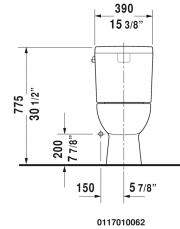

**D-Code Toilet kit # D4005700**

**< 15 3/8" Inch >**

Toilet kit	Dimension	Weight	Order number
Toilet bowl & Tank			
<b>Colors</b>			
00 White			
<b>Variant</b>			
	15 3/8" x 27" Inch	84 lb	D4005700
<b>Suitable products</b>			
Tank with single flush mechanism, with side lever, 3" flapper valve, bottom left supply, cUPC® listed*, 1.28 gpf, 15 3/8" x 6 3/4" Inch	15 3/8" x 6 3/4" Inch		092720
Two-Piece toilet (without tank), syphonic, 12" rough-in, vertical outlet, cUPC® listed*, 13 3/4" x 27" Inch	13 3/4" x 27" Inch		011701

*All drawings contain the necessary measurements which are subject to standard tolerances. They are stated in inch & mm and are non-binding. Exact measurements, in particular for customized installation scenarios, can only be taken from the finished ceramic piece.*