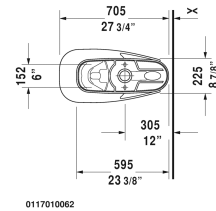

**D-Code Toilet kit # D4005700**

**< 15 3/8" Inch >**

Toilet kit	Dimension	Weight	Order number
Toilet bowl & Tank			
<b>Colors</b>			
00 White			
<b>Variant</b>			
	15 3/8" x 27" Inch	84 lb	D4005700
<b>Suitable products</b>			
Tank with single flush mechanism, with side lever, 3" flapper valve, bottom left supply, cUPC® listed*, 1.28 gpf, 15 3/8" x 6 3/4" Inch	15 3/8" x 6 3/4" Inch		092720
Two-Piece toilet (without tank), syphonic, 12" rough-in, vertical outlet, cUPC® listed*, 13 3/4" x 27" Inch	13 3/4" x 27" Inch		011701

*All drawings contain the necessary measurements which are subject to standard tolerances. They are stated in inch & mm and are non-binding. Exact measurements, in particular for customized installation scenarios, can only be taken from the finished ceramic piece.*