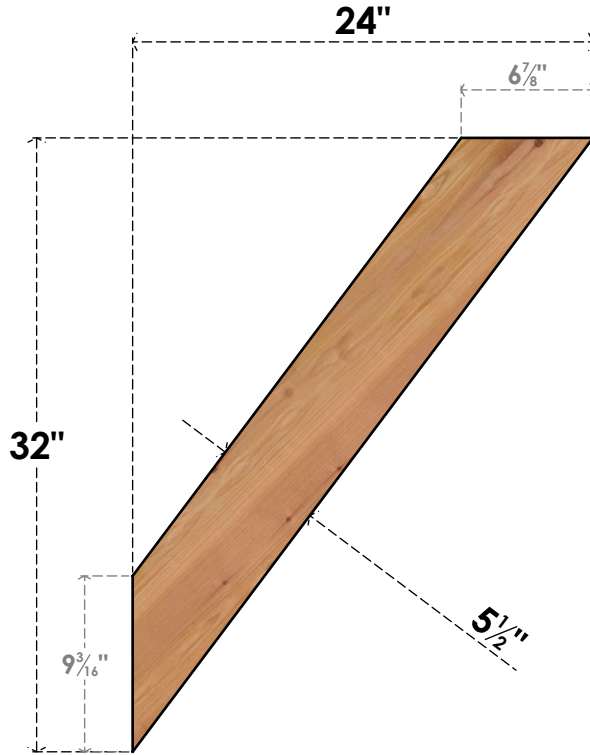

BRC06X24X32TRA00SWR

5 1/2"W X 24"D X 32"H TRADITIONAL SMOOTH BRACE, WESTERN RED CEDAR

SIDE

FRONT

EKENA MILLWORK
 2300 WEST MAIN ST.
 CLARKSVILLE, TX 75426
 TOLL FREE: 866-607-0453
 WWW.EKENAMILLWORK.COM

NOTES