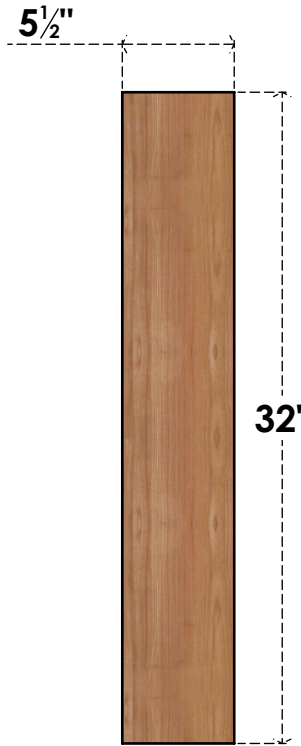

BRC06X24X32TRA00SWR

5 1/2"W X 24"D X 32"H TRADITIONAL SMOOTH BRACE, WESTERN RED CEDAR

SIDE

FRONT

EKENA MILLWORK
 2300 WEST MAIN ST.
 CLARKSVILLE, TX 75426
 TOLL FREE: 866-607-0453
 WWW.EKENAMILLWORK.COM

NOTES