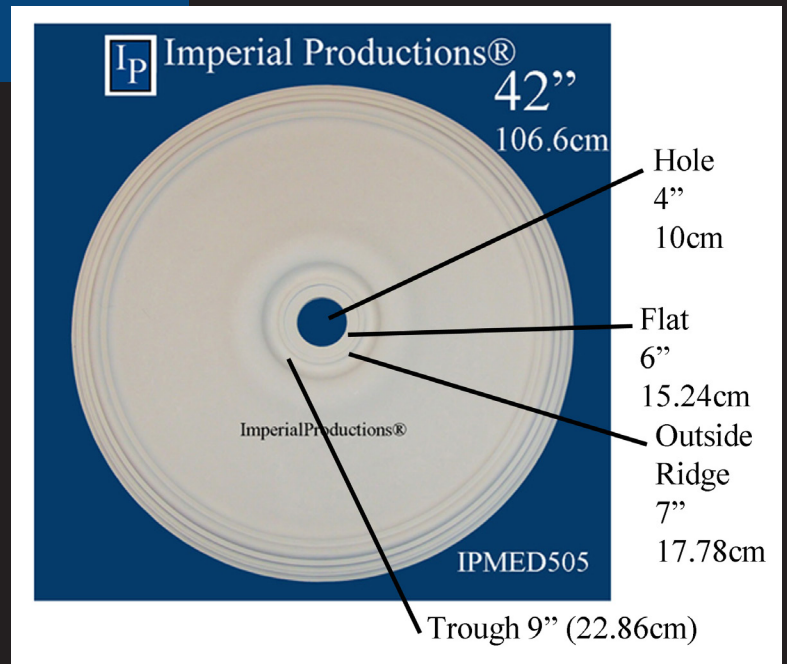

**Imperial Productions®**  
**IPMED505**

**Dimensions**

- Diameter 42" (106.6cm)
- Projection 2-1/4" (5.7cm)
- Fits Canopy to 9" (22.8cm)
- Hole 4" (10cm)

**Materials**

**ArchPolymer™**

an artificial wood primed white easy to install with the approved adhesive and a brad nailer. Finish joining edges with poly spackling compound. Optional Class A fire rating available. Exterior & Interior use

**GRG-NeoPlaster™**

Much stronger than tradiitonal plaster Class A fire rated product. Screw & glue into place. Priming by others. Interior use.

Your Chandelier canopy sits on the medallion surface and does not go through the hole  
 Fits Canopy to 7-1/2" on the outer recess or 6" in the inner recess