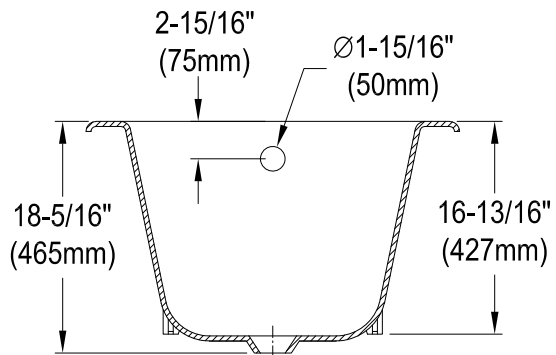

VCTND6630NF1,5,8

67" Cast Iron Bathtub

M10 x 20 (4 pcs)

Section A-A