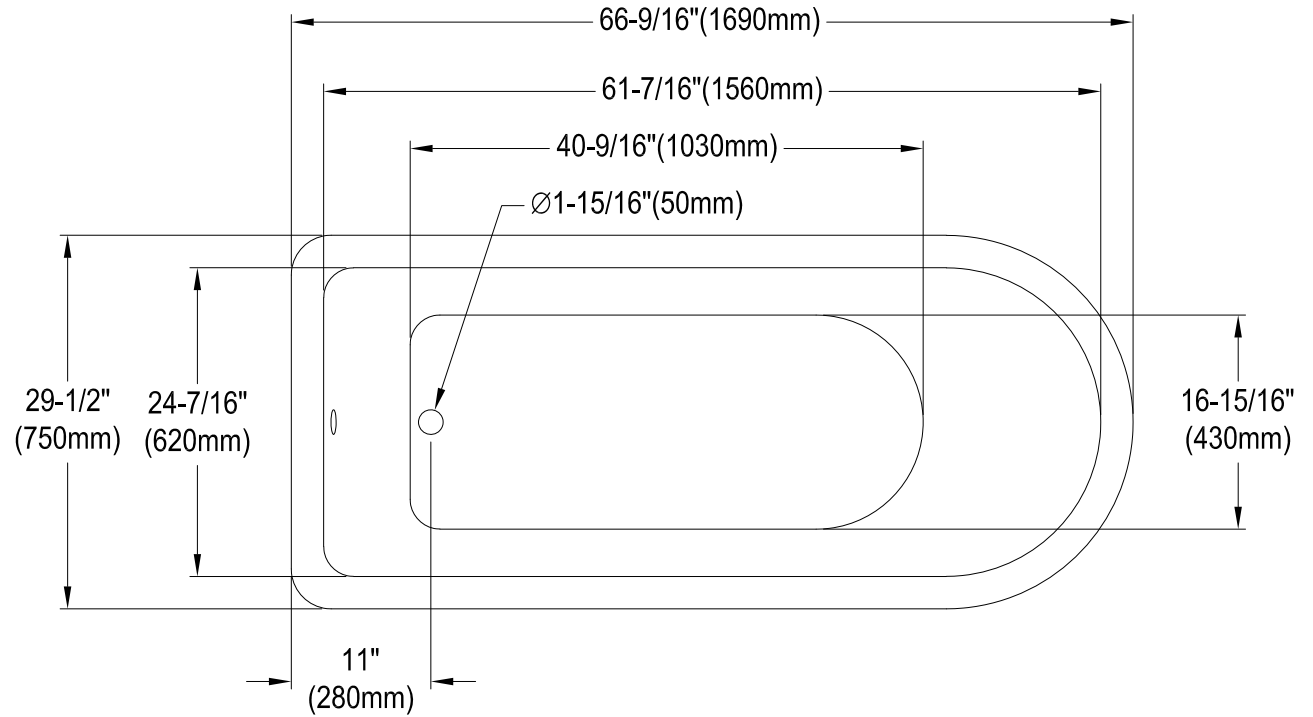

VCTND6630NF1,5,8

67" Cast Iron Bathtub

M10 x 20 (4 pcs)

Section A-A