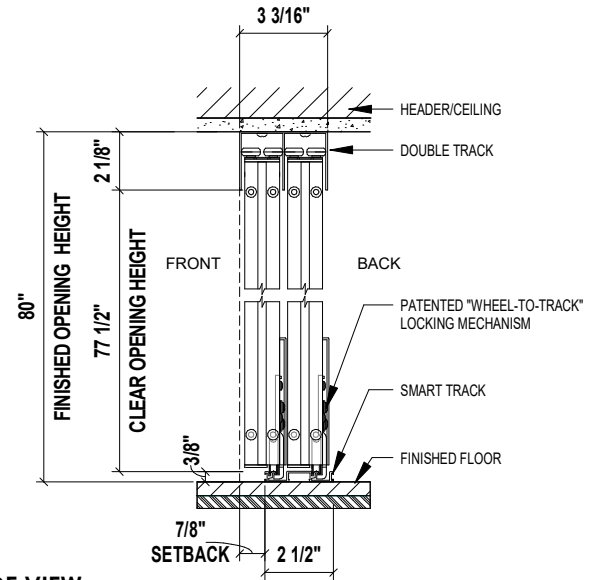

TOP VIEW

SIDE VIEW

FRONT VIEW

3D VIEW

Aluminum Frame
FTS Frame Size: 1 1/2"

- Finish:**
- Black - SD1680FR4BK
 - Charcoal - SD1680FR4CH
 - Silver - SD1680FR4SL
 - Walnut - SD1680FR4WH
 - Wenge - SD1680FR4WN
 - White - SD1680FR4WT

Glass: Frosted

4 - PANEL FROSTED GLASS SLIDING CLOSET DOOR
160" X 80"