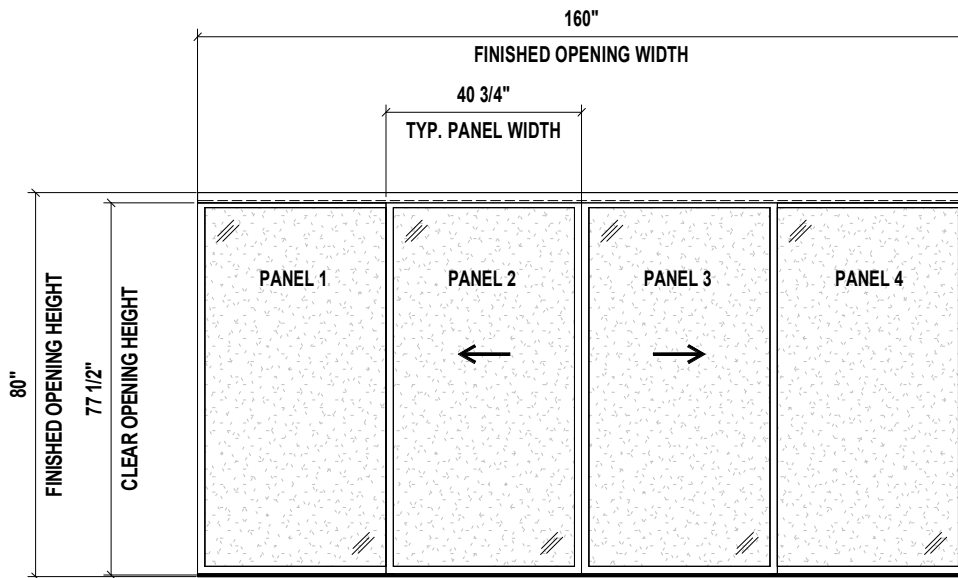

TOP VIEW

SIDE VIEW

FRONT VIEW

3D VIEW

Aluminum Frame
FTS Frame Size: 1 1/2"

- Finish:**
- Black - SD1680FR4BK
 - Charcoal - SD1680FR4CH
 - Silver - SD1680FR4SL
 - Walnut - SD1680FR4WH
 - Wenge - SD1680FR4WN
 - White - SD1680FR4WT

Glass: Frosted

4 - PANEL FROSTED GLASS SLIDING CLOSET DOOR
160" X 80"