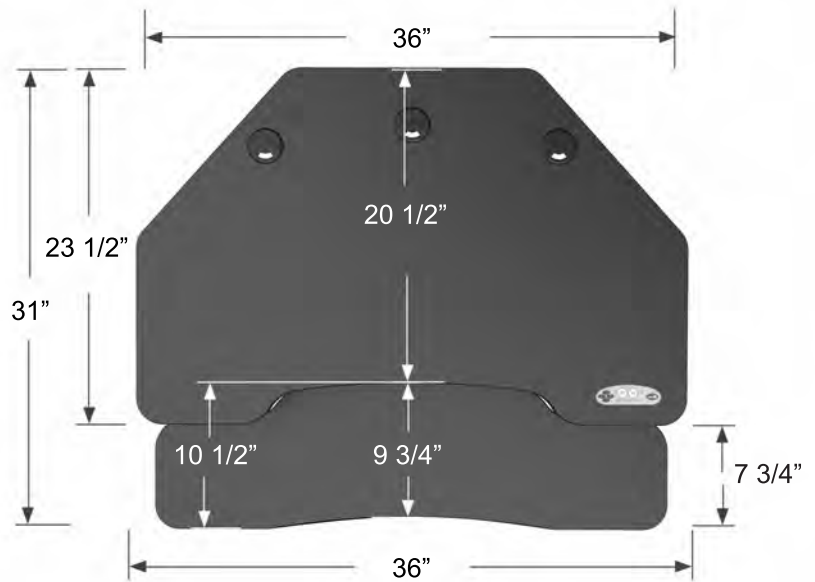

Power Pro Elite - Corner

Specification Sheet

MODEL #	WIDTH	DEPTH	HEIGHT RANGE	WEIGHT
VDPPEC3631	36"	31"	5" to 20"	44" lbs.

SURFACE COLORS

FRAME COLORS

KEY FEATURES

- Lifts up to 80 lbs
- Raises up to 20"
- Electric Push Button Adjustment
- iOS mobile app integration
- Universal USB Charging Port
- LED ambient lighting
- 3 customizable height presets
- 3 Universal Grommet Holes
- High-Density Fiberboard Surface
- Recycled Steel Frame
- High-Pressure WilsonArt Laminate
- High Quality Power Coat
- Premium T-Molding
- Patented
- BIFMA Rated

ELECTRICAL INFO

Voltage: 29V
 Amperage: 2 Amps
 Power rating 55 Watts