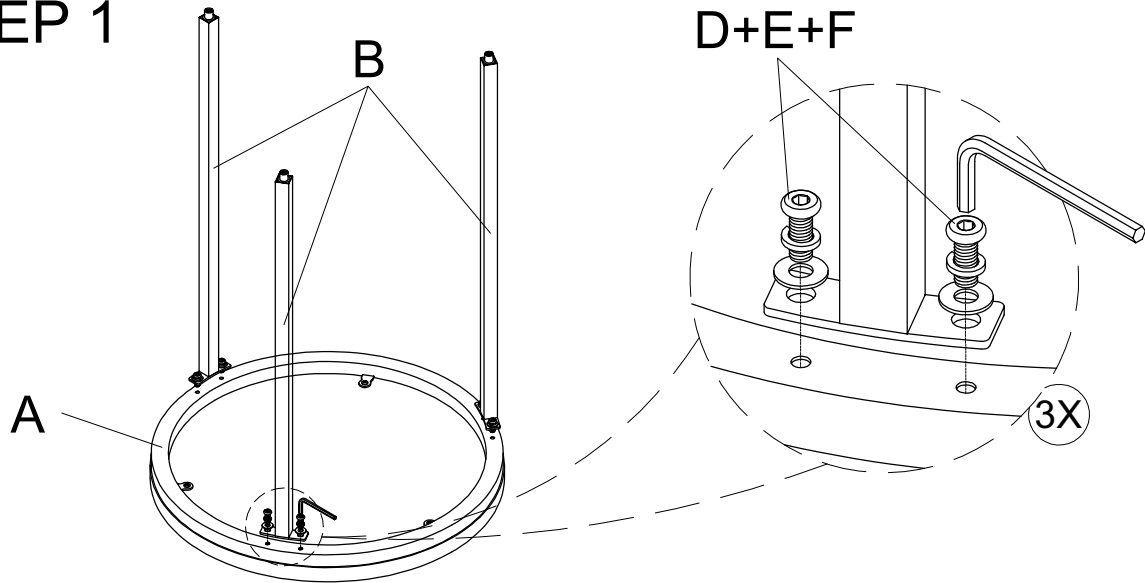

Assembly Instructions

18" Round Wood Top

NO.	PART	DESCRIPTION	Q'TY	NO.	PARTS	DESCRIPTION	Q'TY
A		Wood Top	1PC	D		Allen Head Bolt 1/4" x 5/8"	6PCS
				E		Spring Washer Ø10	6PCS
B		Table Leg	3PCS	F		Flat Washer Ø12*T1.0	6PCS
C		Base Frame	1PC	G		Allen Head Bolt 1/4" x 5/8"	3PCS
				H		Allen Head Wrench 4MM	1PC

Assembly Instructions

18" Round Wood Top

STEP 1

STEP 2