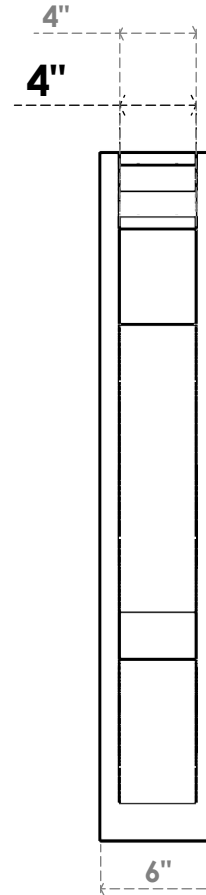

ITEM NUMBER: OUTUROC040X060X36000X36000X040X020X040BOA04RCPR

4"W TOP X 6"W BACK X 36"D X 36"H X 4"T TOP X 2"T BACK TIMBERTHANE ROUGH CEDAR BALBOA FAUX WOOD OPEN OUTLOOKER, TRADITIONAL TOP AND BLOCK BACK, 4"W CLOSED BRACE, PRIMED TAN

EKENA MILLWORK
2300 WEST MAIN ST.
CLARKSVILLE, TX 75426
TOLL FREE: 866-607-0453
WWW.EKENAMILLWORK.COM

NOTES

1. INSTALLATION TO BE COMPLETED IN ACCORDANCE WITH MANUFACTURER'S SPECIFICATIONS.
2. DRAWING MAY NOT BE TO SCALE
3. THIS DRAWING IS INTENDED FOR DESIGN AND PLANNING PURPOSES ONLY.
4. ALL INFORMATION CONTAINED HEREIN WAS CURRENT AT THE TIME OF DEVELOPMENT BUT MUST BE REVIEWED AND APPROVED BY THE PRODUCT MANUFACTURER TO BE CONSIDERED ACCURATE.
5. TIMBERTHANE ARCHITECTURAL PRODUCTS ARE MADE FROM HIGH DENSITY URETHANE AND COME FACTORY PRIMED