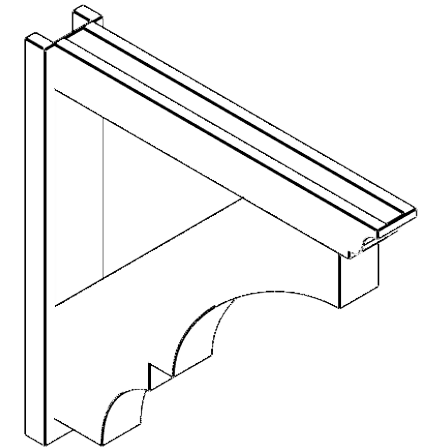

ITEM NUMBER: OUTUROC040X060X36000X36000X040X020X040BOA04RCPR

4"W TOP X 6"W BACK X 36"D X 36"H X 4"T TOP X 2"T BACK TIMBERTHANE ROUGH CEDAR BALBOA FAUX WOOD OPEN OUTLOOKER, TRADITIONAL TOP AND BLOCK BACK, 4"W CLOSED BRACE, PRIMED TAN

EKENA MILLWORK
2300 WEST MAIN ST.
CLARKSVILLE, TX 75426
TOLL FREE: 866-607-0453
WWW.EKENAMILLWORK.COM

NOTES

1. INSTALLATION TO BE COMPLETED IN ACCORDANCE WITH MANUFACTURER'S SPECIFICATIONS.
2. DRAWING MAY NOT BE TO SCALE
3. THIS DRAWING IS INTENDED FOR DESIGN AND PLANNING PURPOSES ONLY.
4. ALL INFORMATION CONTAINED HEREIN WAS CURRENT AT THE TIME OF DEVELOPMENT BUT MUST BE REVIEWED AND APPROVED BY THE PRODUCT MANUFACTURER TO BE CONSIDERED ACCURATE.
5. TIMBERTHANE ARCHITECTURAL PRODUCTS ARE MADE FROM HIGH DENSITY URETHANE AND COME FACTORY PRIMED