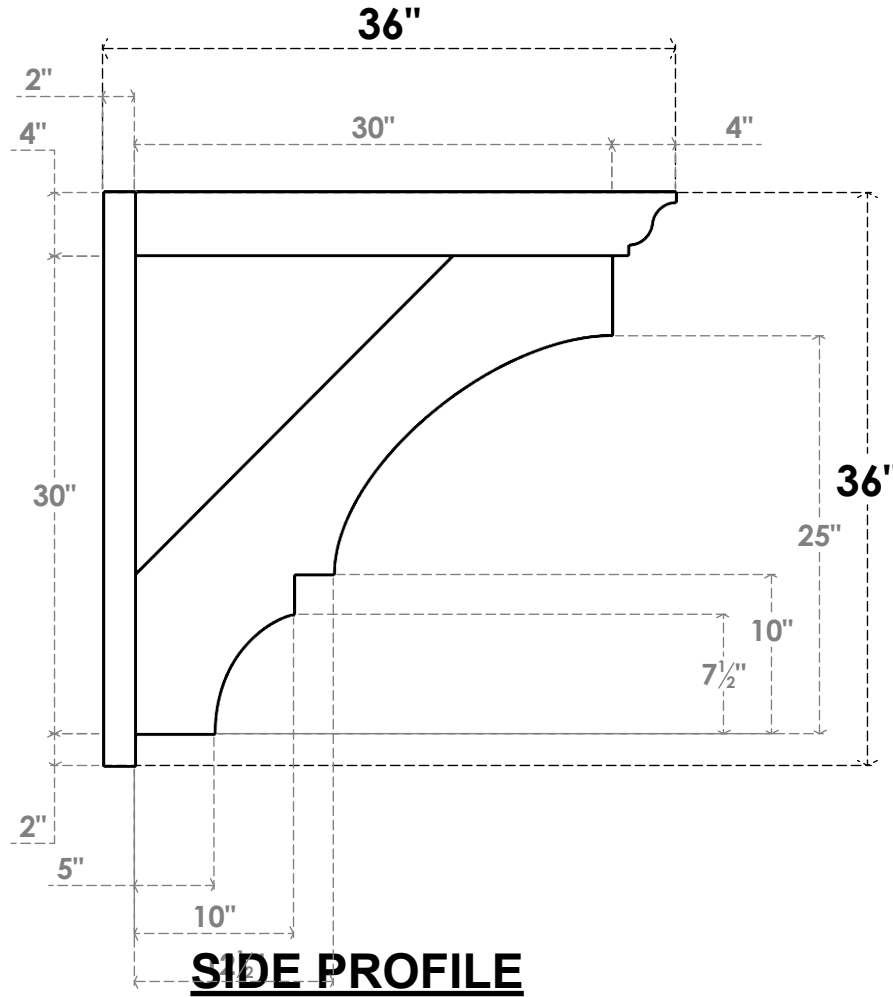

ITEM NUMBER: OUTUROC040X060X36000X36000X040X020X040BOA04RCPR

4"W TOP X 6"W BACK X 36"D X 36"H X 4"T TOP X 2"T BACK TIMBERTHANE ROUGH CEDAR BALBOA FAUX WOOD OPEN OUTLOOKER, TRADITIONAL TOP AND BLOCK BACK, 4"W CLOSED BRACE, PRIMED TAN