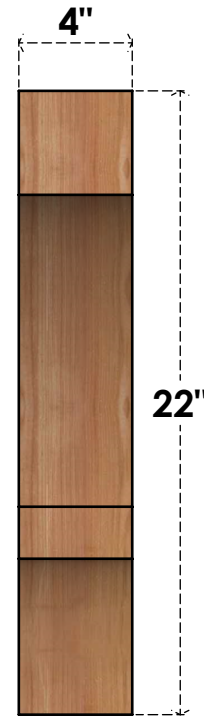

BRC04X18X22BOA00RWR

4"W X 18"D X 22"H BALBOA ROUGH SAWN BRACE, WESTERN RED CEDAR

SIDE

FRONT

EKENA MILLWORK
 2300 WEST MAIN ST.
 CLARKSVILLE, TX 75426
 TOLL FREE: 866-607-0453
 WWW.EKENAMILLWORK.COM

NOTES

1. INSTALLATION TO BE COMPLETED IN ACCORDANCE WITH MANUFACTURER'S SPECIFICATIONS.
2. DRAWING MAY NOT BE TO SCALE
3. THIS DRAWING IS INTENDED FOR DESIGN AND PLANNING PURPOSES ONLY.
4. ALL INFORMATION CONTAINED HEREIN WAS CURRENT AT THE TIME OF DEVELOPMENT BUT MUST BE REVIEWED AND APPROVED BY THE PRODUCT MANUFACTURER TO BE CONSIDERED ACCURATE.
5. PRODUCTS ARE NOT KILN DRIED. THIS ITEM IS UNIQUE AND WILL CONTAIN THE NATURAL VARIATIONS THAT THE WOOD SPECIES OFFERS. THIS MAY RESULT IN VARIATIONS UP TO 1/4"