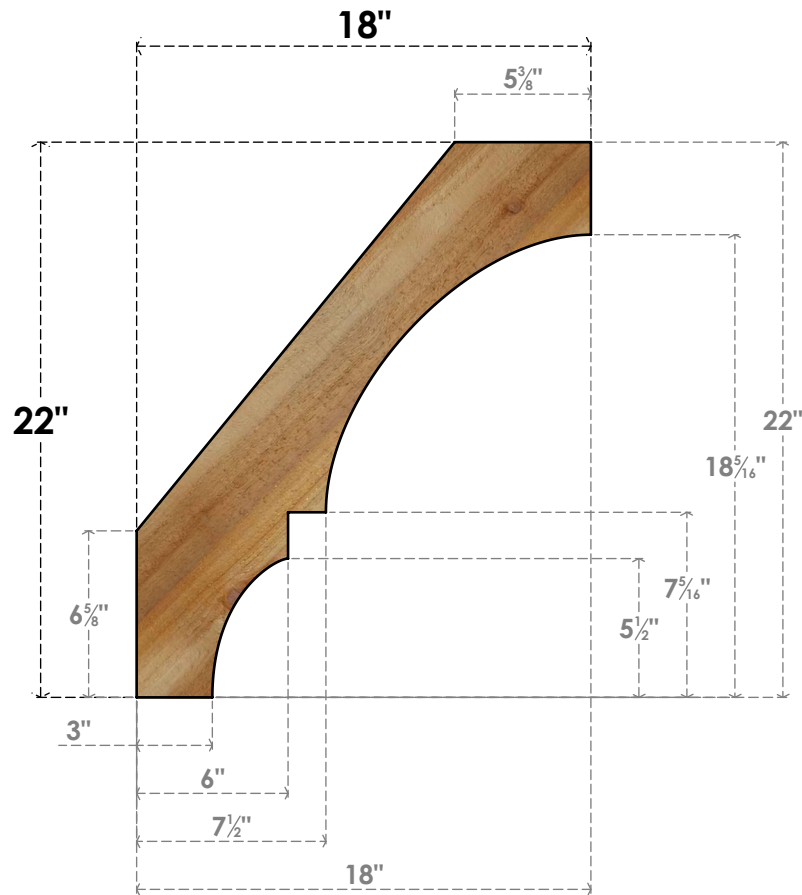

BRC04X18X22BOA00RWR

4"W X 18"D X 22"H BALBOA ROUGH SAWN BRACE, WESTERN RED CEDAR

SIDE

FRONT

EKENA MILLWORK
 2300 WEST MAIN ST.
 CLARKSVILLE, TX 75426
 TOLL FREE: 866-607-0453
 WWW.EKENAMILLWORK.COM

NOTES

1. INSTALLATION TO BE COMPLETED IN ACCORDANCE WITH MANUFACTURER'S SPECIFICATIONS.
2. DRAWING MAY NOT BE TO SCALE
3. THIS DRAWING IS INTENDED FOR DESIGN AND PLANNING PURPOSES ONLY.
4. ALL INFORMATION CONTAINED HEREIN WAS CURRENT AT THE TIME OF DEVELOPMENT BUT MUST BE REVIEWED AND APPROVED BY THE PRODUCT MANUFACTURER TO BE CONSIDERED ACCURATE.
5. PRODUCTS ARE NOT KILN DRIED. THIS ITEM IS UNIQUE AND WILL CONTAIN THE NATURAL VARIATIONS THAT THE WOOD SPECIES OFFERS. THIS MAY RESULT IN VARIATIONS UP TO 1/4"