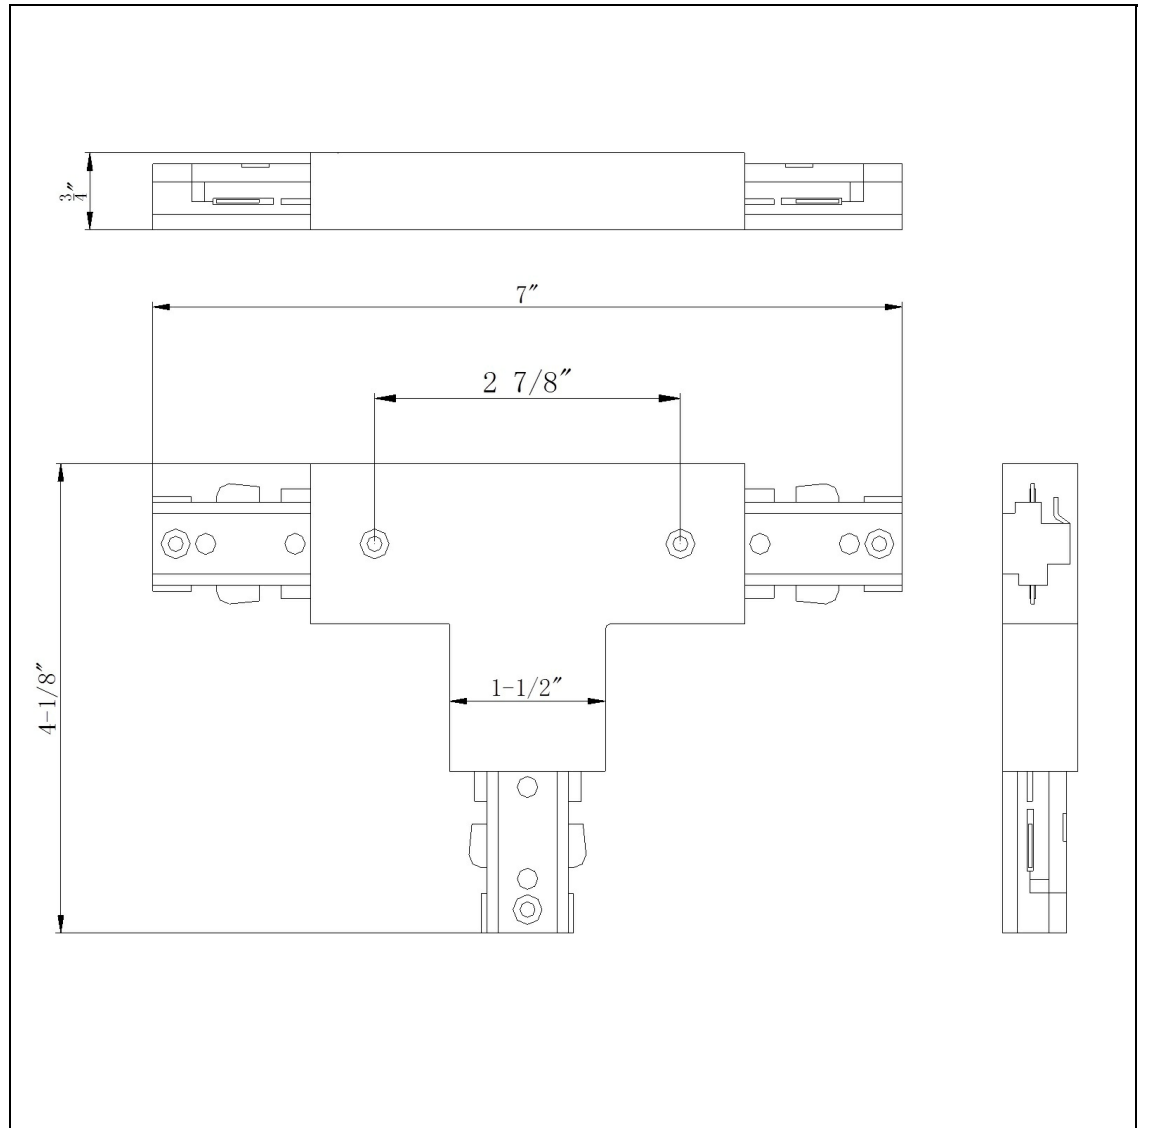

Product No. **HT-282-LEFT-RU**

Description

T, MID POINT OUT, POLARITY ON LEFT  
 Durable Plastic Construction  
 Ships in One Carton  
 No Assembly Required  
 Compatible with "H" Type Three Wire Single  
 Circuit Track  
 "T" connector w/ power entry  
 0.8" Height T Connector with Left Polarity in  
 Rust

Technical Specifications

<b>UPC</b>	020193067284
<b>Wattage</b>	N/A
<b>Lumen</b>	N/A
<b>Switch Type</b>	Track
<b>Bulb Base</b>	N/A
<b>Number of Lights</b>	N/A
<b>Color</b>	Rust
<b>Base Color</b>	Rust

<b>Carton 1 Dimensions</b>	7.00 x 16.00 x 30.90
<b>Carton 2 Dimensions</b>	0.00 x 0.00 x 30.90
<b>Package Dimensions</b>	L: 30.90 W: 16.00 H: 7.00