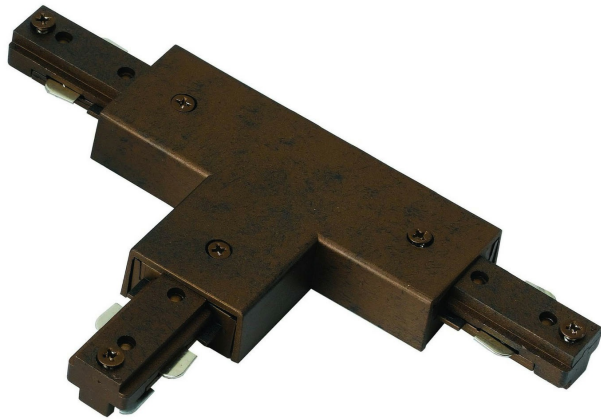

Product No. **HT-282-LEFT-RU**

Description

T, MID POINT OUT, POLARITY ON LEFT  
 Durable Plastic Construction  
 Ships in One Carton  
 No Assembly Required  
 Compatible with "H" Type Three Wire Single  
 Circuit Track  
 "T" connector w/ power entry  
 0.8" Height T Connector with Left Polarity in  
 Rust

Technical Specifications

<b>UPC</b>	020193067284
<b>Wattage</b>	N/A
<b>Lumen</b>	N/A
<b>Switch Type</b>	Track
<b>Bulb Base</b>	N/A
<b>Number of Lights</b>	N/A
<b>Color</b>	Rust
<b>Base Color</b>	Rust

<b>Carton 1 Dimensions</b>	7.00 x 16.00 x 30.90
<b>Carton 2 Dimensions</b>	0.00 x 0.00 x 30.90
<b>Package Dimensions</b>	L: 30.90 W: 16.00 H: 7.00