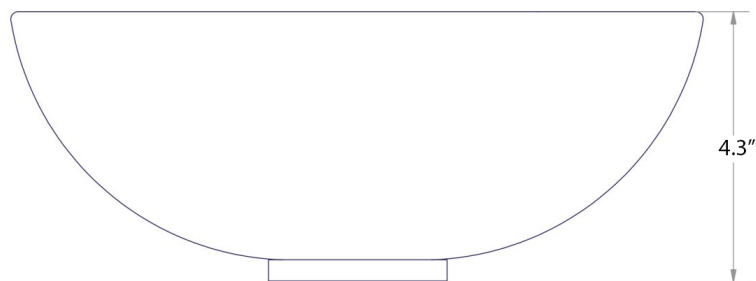

Dimensions Metric

1 inch = 2.54 cm

1 inch = 25.4 mm

1051 Lea Drive - Collegeville, PA 19426
Tel. 215 513 9400 - Fax 610 831 0215

www.ws bathcollections.com - info@ws bathcollections.com

Collection
Acquaio

Model |
Acquaio 53695

Dimensions Metric
1 inch = 2.54 cm
1 inch = 25.4 mm

WS[®]
BATH
COLLECTIONS

1051 Lea Drive - Collegeville, PA 19426
Tel. 215 513 9400 - Fax 610 831 0215
www.ws bathcollections.com - info@ws bathcollections.com