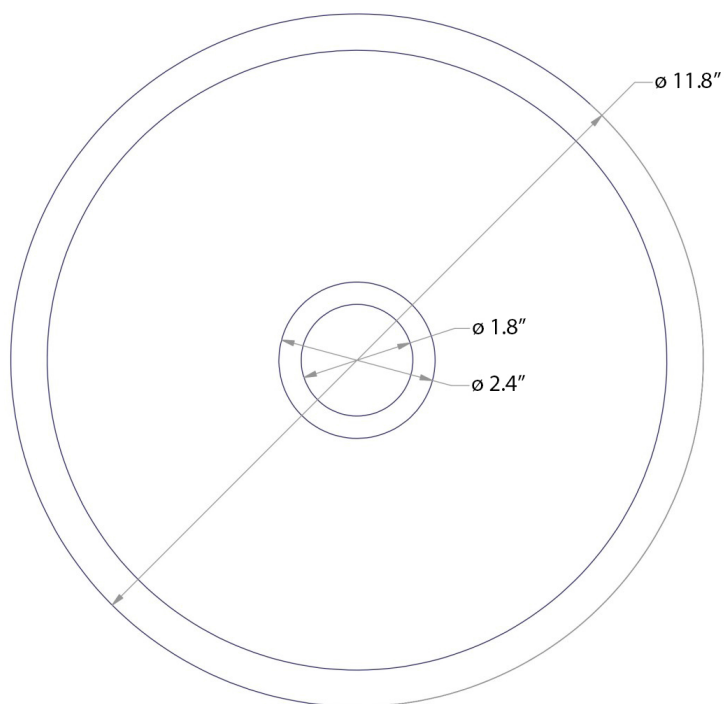

Dimensions Metric

1 inch = 2.54 cm

1 inch = 25.4 mm

1051 Lea Drive - Collegeville, PA 19426
Tel. 215 513 9400 - Fax 610 831 0215

www.ws bathcollections.com - info@ws bathcollections.com

Collection
Acquaio

Model |
Acquaio 53695

Dimensions Metric
1 inch = 2.54 cm
1 inch = 25.4 mm

WS[®]
BATH
COLLECTIONS

1051 Lea Drive - Collegeville, PA 19426
Tel. 215 513 9400 - Fax 610 831 0215
www.ws bathcollections.com - info@ws bathcollections.com