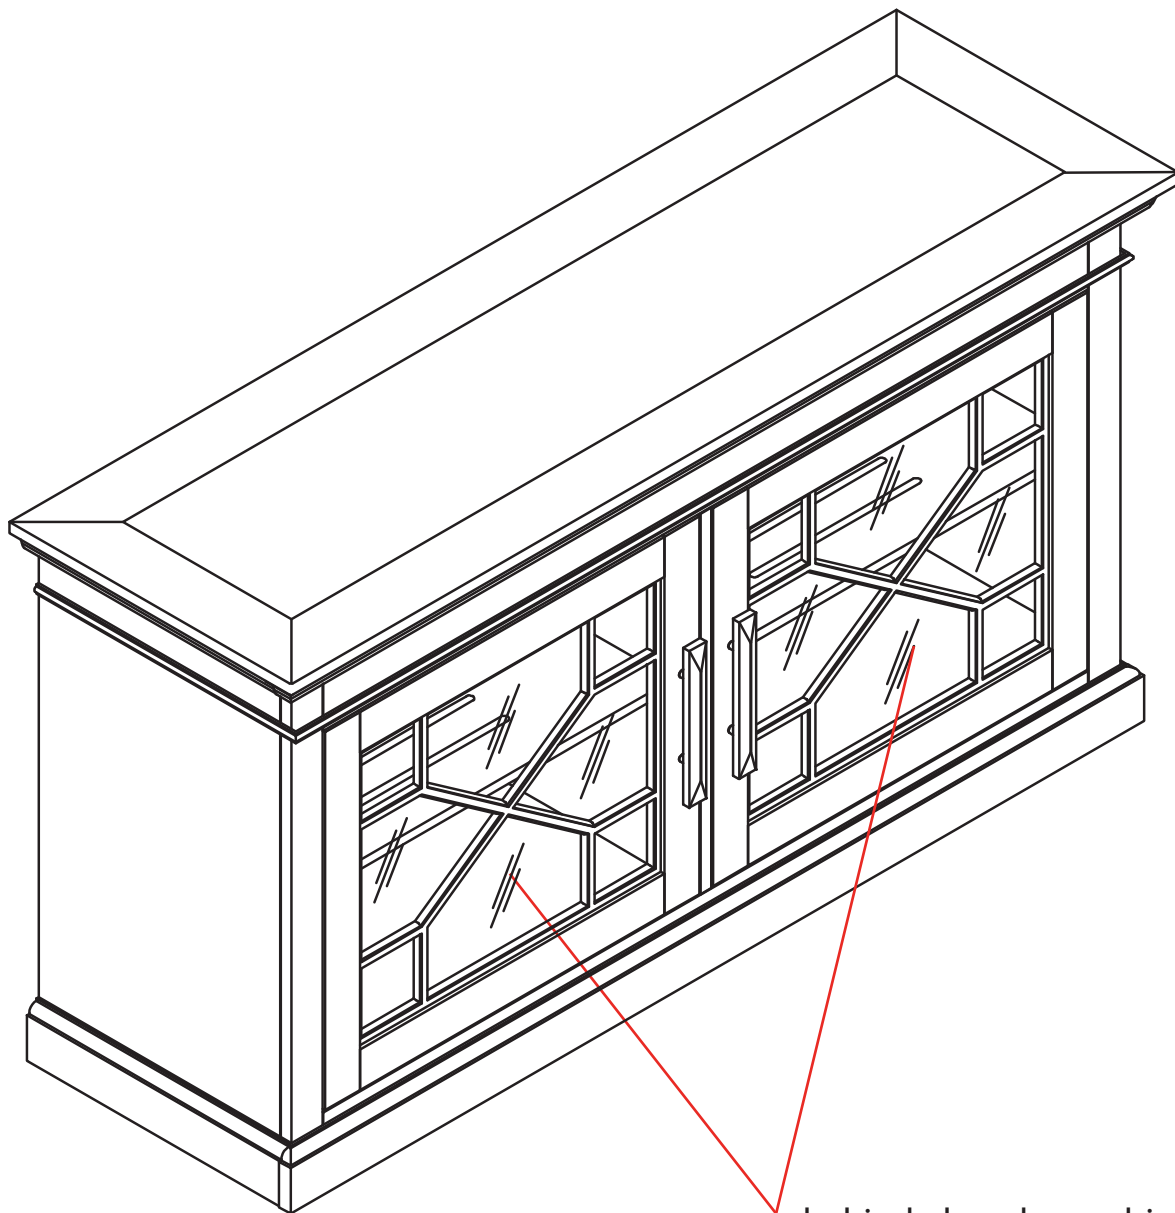

63" Console production 2/5/2020 Overall 63" x 20" x 34"

behind glass door cabinets
1 adj. vented shelf
5 holes, 2.5" between ea. hole
bottom to 1st hole - 6.5"
inside: 28.5" x 17" x 29"
front: 27" x 17" x 23.5"