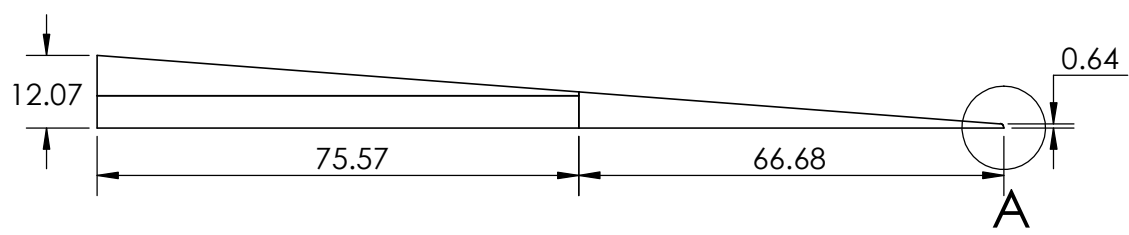

DETAIL A
SCALE 1 : 1

PROPRIETARY:
THE INFORMATION CONTAINED IN THIS DRAWING IS THE SOLE PROPERTY OF **SAFEPATH PRODUCTS**. ANY REPRODUCTION IN PART OR AS A WHOLE WITHOUT THE WRITTEN PERMISSION OF SAFEPATH PRODUCTS IS PROHIBITED.

CONTACTS:
SafePath Products:
1 800 497 2003
Support:
info@safepathproducts.com
Sales:
quote@safepathproducts.com

RAMP MODEL:		SRR 2475
RAMP HEIGHT:		12.07 CM
LAST UPDATE:	11/12/20	UNLESS OTHERWISE SPECIFIED: DIMENSIONS ARE IN CENTIMETERS