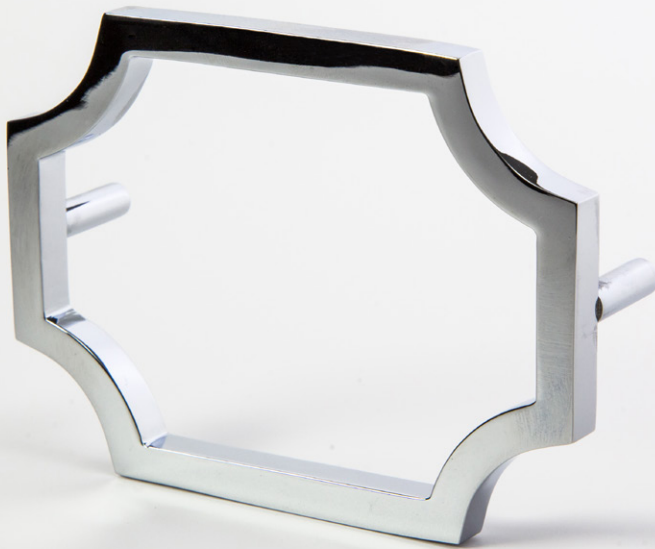

NEST STUDIO

· COLLECTION ·

CLASSIC

Our oversized Classic series handle has clean neoclassical lines that pay homage to Dorothy Draper. Perfect for drawers or larger doors, this piece adds a touch of luxury with a modern twist on classic.

MODEL

C-01

DIMENSIONS

4.28" l x 3" w x 1" d
4" center to center

FINISHES

Polished Brass Unlacquered

Satin Brass

Polished Nickel