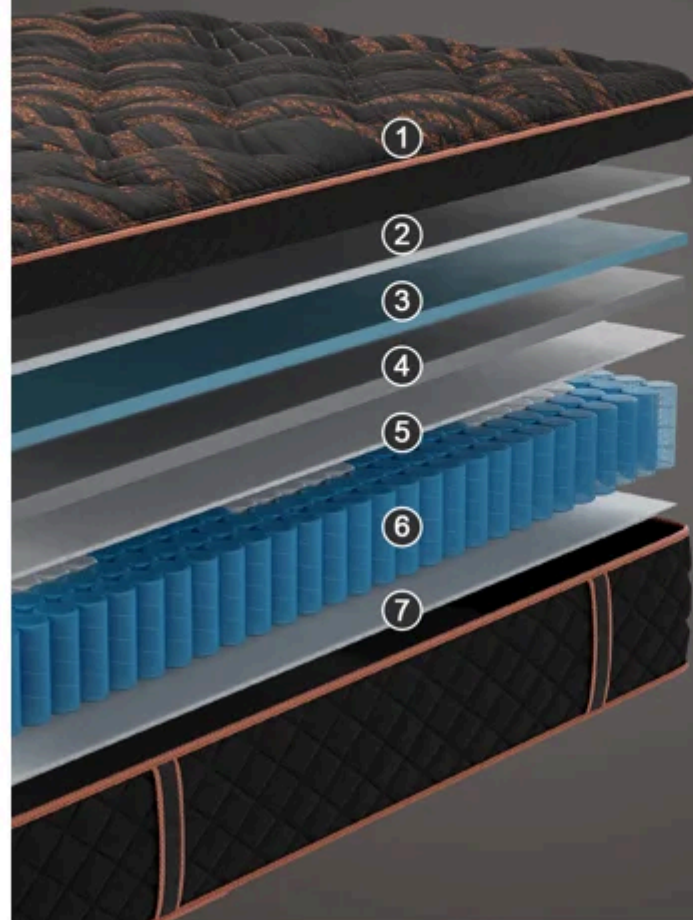

DURABLE 7-LAYER BUILD TO HELP REDUCE SAGGING

**weight
capacity**

- ① *Cool & Comfortable Cover*
- ② *Fireproof Safety Sponge*
- ③ *Gel Memoryt Foam*
- ④ *High-Density Base Support Foam*
- ⑤ *Dynamic Transition Foam*
- ⑥ *Individually Pocket Spring*
- ⑦ *Enhanced Edge Support Foam*