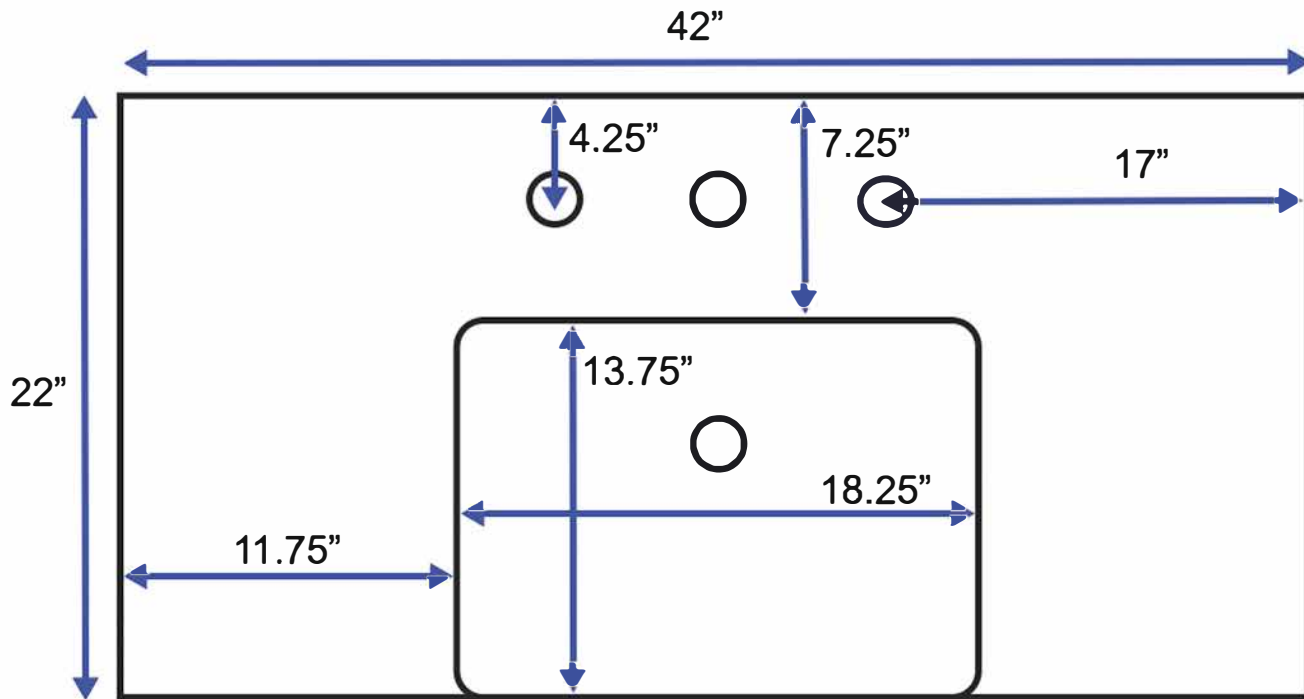

42-inch Bath Vanity (Top View)

All measurements are approximate and rounded to the nearest quarter inch.
Please allow for a slight margin of error.