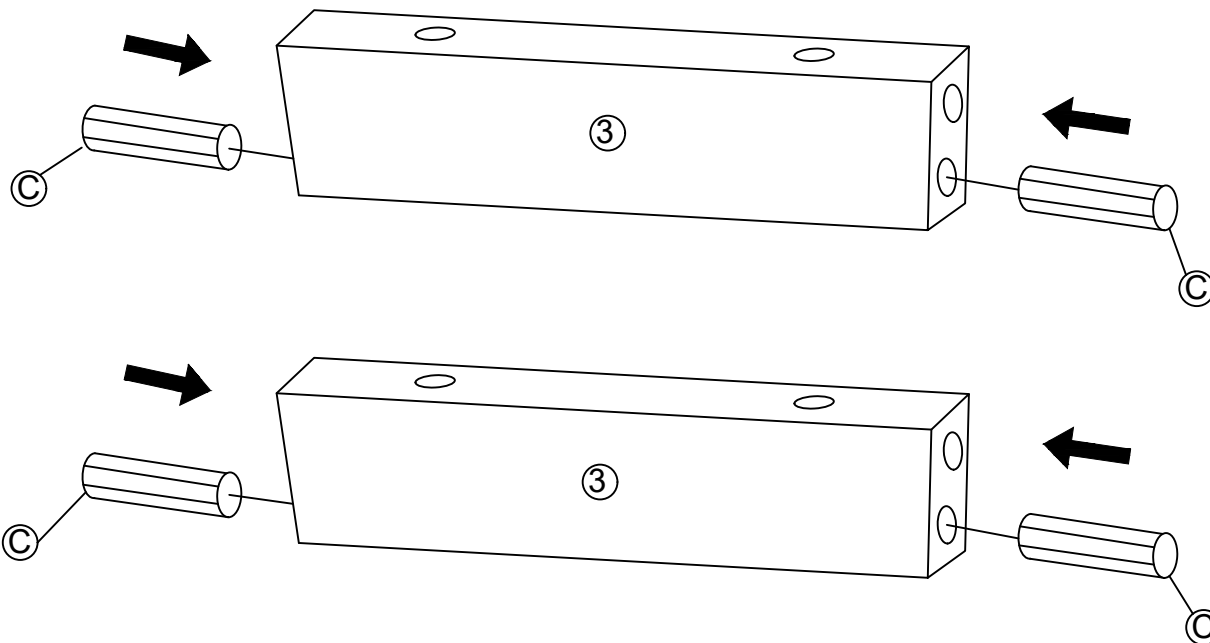

ASSEMBLY INSTRUCTIONS

ITEM NO.: N36E-9579-31
Counter Set - Counter Stool

STEP 1