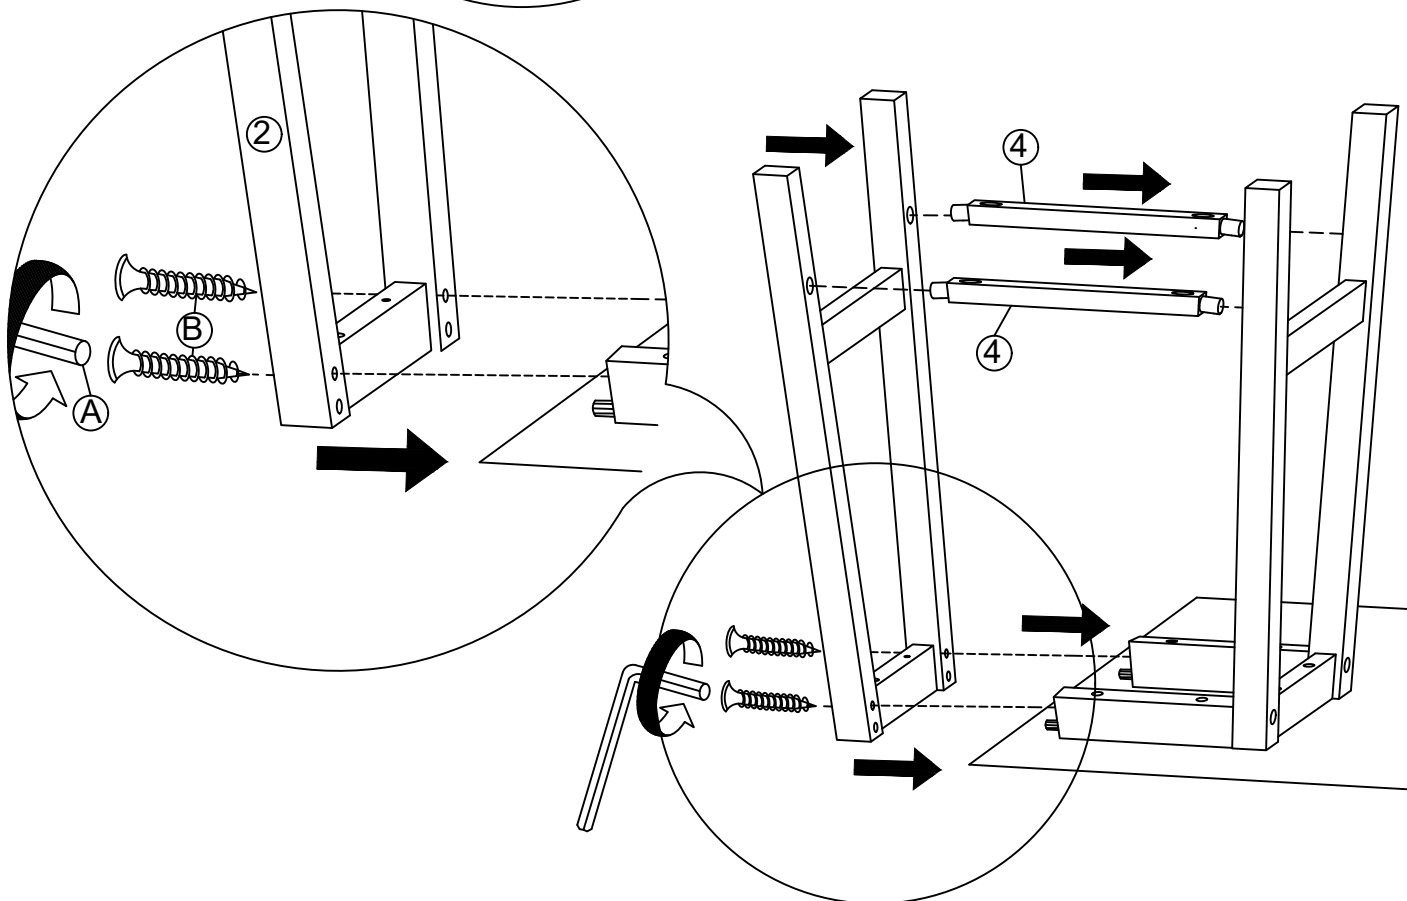

Cleaning instruction: Clean using soft cloth

Made in Malaysia