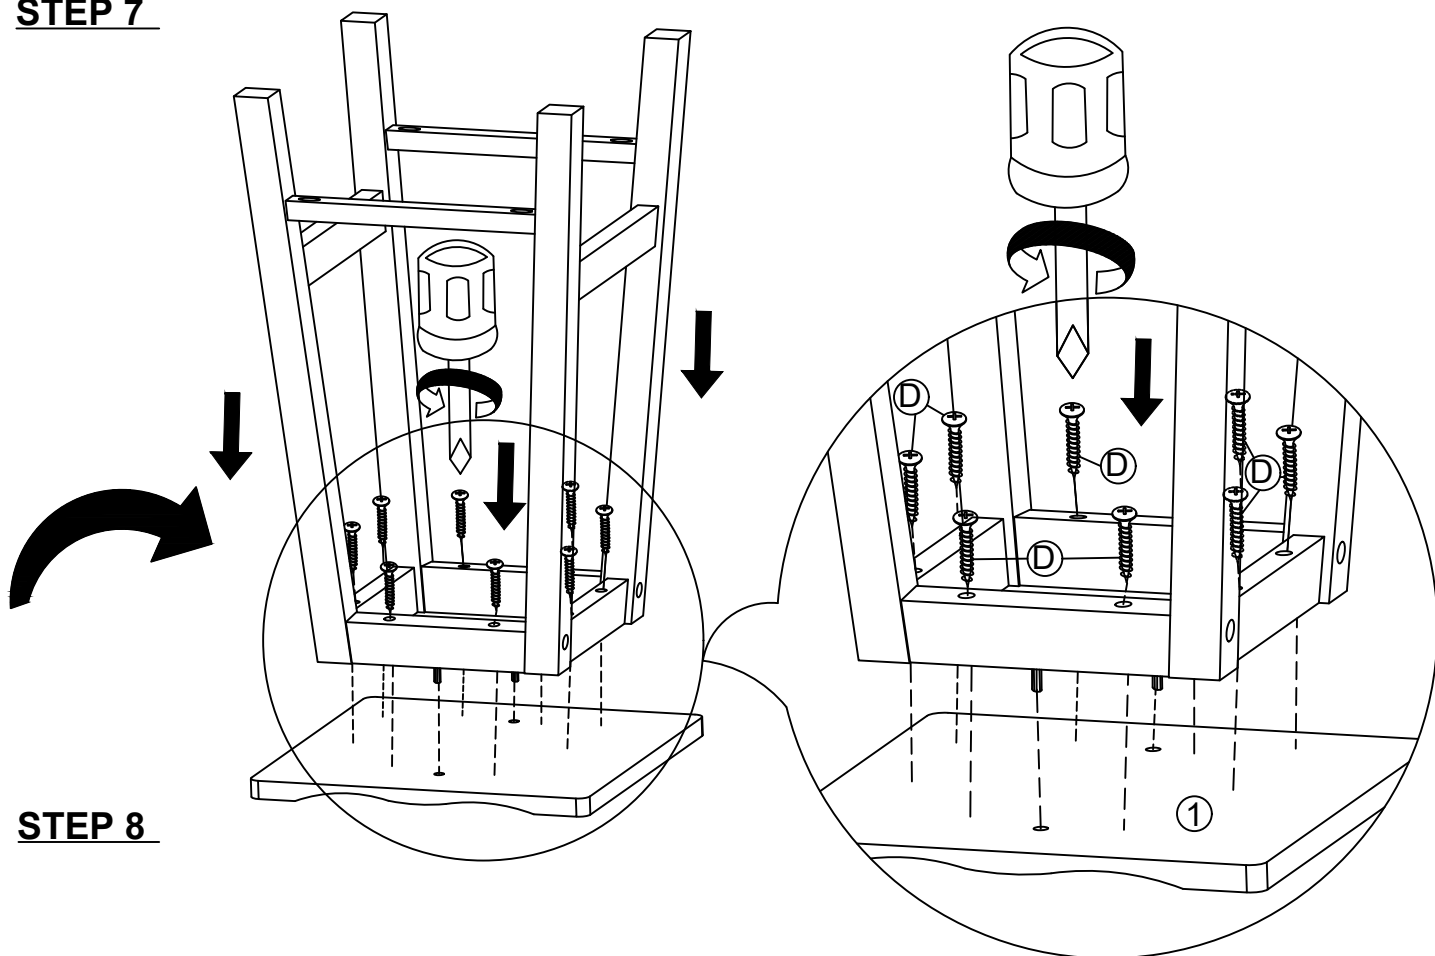

ASSEMBLY INSTRUCTIONS

ITEM NO.: N36E-9579-31
Counter Set - Counter Stool

STEP 7

STEP 8