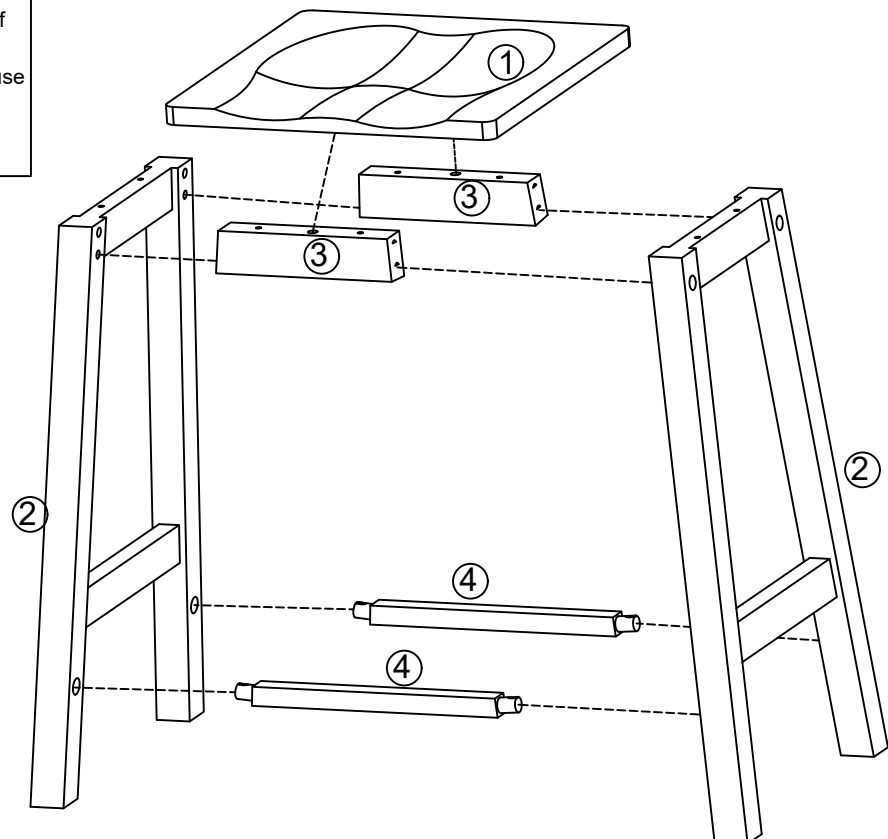

ASSEMBLY INSTRUCTIONS

ITEM NO.: N36E-9579-31
Counter Set - Counter Stool

Thank you for purchasing this quality product. Place all wooden parts on a clean and smooth surface such as a rug or carpet to avoid the parts from being scratched. Be sure to check all packing materials carefully for small parts may have come loose inside the carton during shipment, clarify and count all parts and compare with the parts list below. Do not tighten all screws / bolts until all completely assembled.

Parts List		
No.	Description	Q.ty
1	Seat	1 PC
2	Leg Frame	2 PCS
3	Side Stretcher	2 PCS
4	Foot Rest	2 PCS

Hardware List				
NO.	Description	Sketch	Size	Q.ty
A	Ball End Allen Key		M4 x 60mm	1 PC
B	JCBC Wood Bolt		M6 x 50mm	4 PCS
C	Wood Dowel		M8 x 25mm	6 PCS
D	Pan Head Screw		M4 x 32mm	12 PCS
E	Wood Button		14mm	4 PCS

NOTE : YOU WILL ALSO NEED A SCREWDRIVER (NOT PROVIDED)

These parts are cumbersome and heavy. Therefore, two people are recommended in order to prevent personal injury and insure the parts are not damaged during the assembly.

Important Notes

- Keep all hardware parts out of reach of children!
- Tighten screws periodically! With the use of this product bolts and screws may become loose over time!
- Don't attempt to modify parts!

Cleaning instruction: Clean using soft cloth

Made in Malaysia