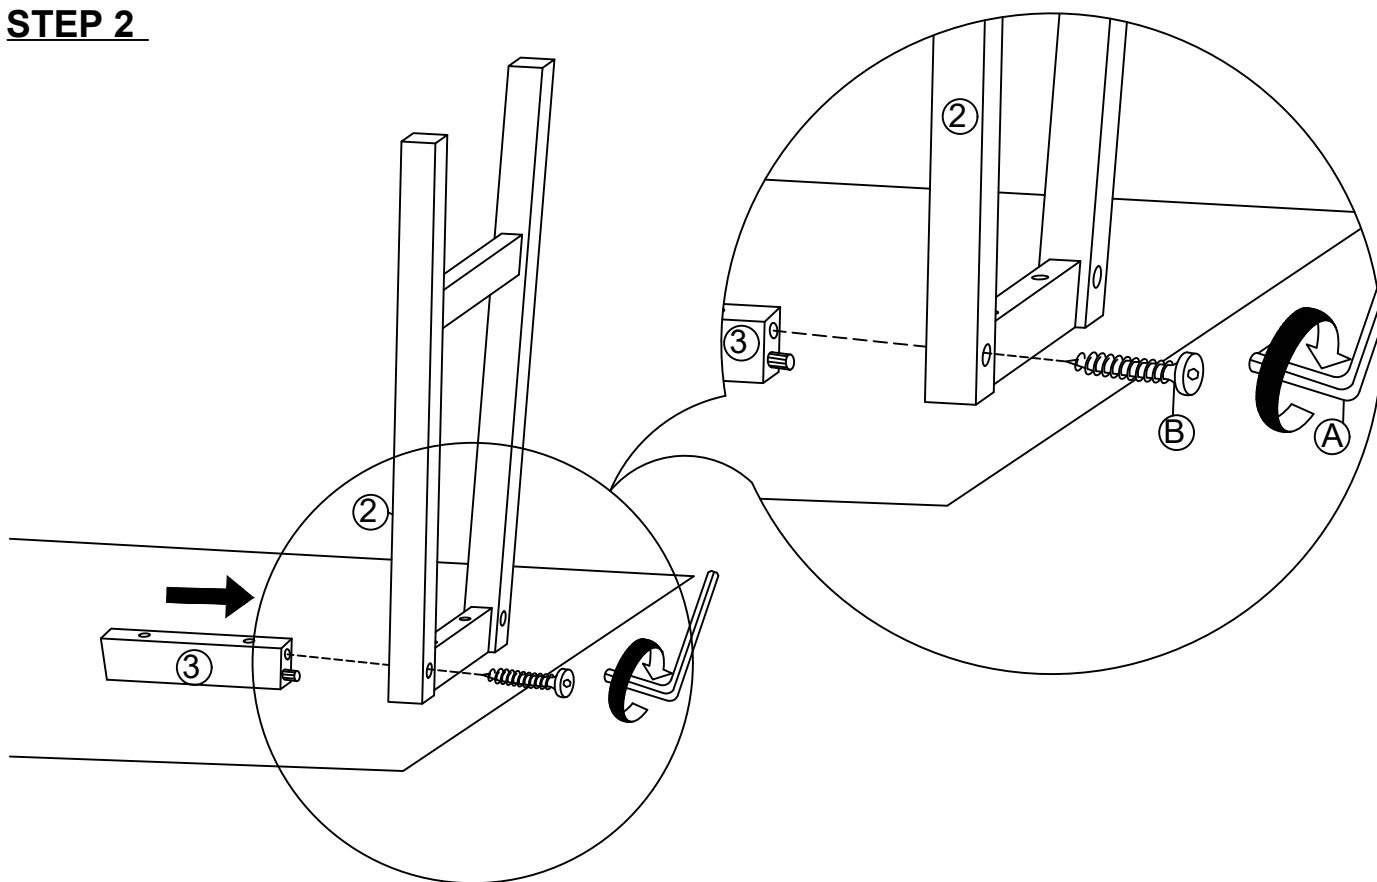

Parts List		
No.	Description	Q.ty
1	Seat	1 PC
2	Leg Frame	2 PCS
3	Side Stretcher	2 PCS
4	Foot Rest	2 PCS

Hardware List				
NO.	Description	Sketch	Size	Q.ty
A	Ball End Allen Key		M4 x 60mm	1 PC
B	JCBC Wood Bolt		M6 x 50mm	4 PCS
C	Wood Dowel		M8 x 25mm	6 PCS
D	Pan Head Screw		M4 x 32mm	12 PCS
E	Wood Button		14mm	4 PCS

Cleaning instruction: Clean using soft cloth

Made in Malaysia

ASSEMBLY INSTRUCTIONS

ITEM NO.: N36E-9579-31
Counter Set - Counter Stool

STEP 1

STEP 2

ASSEMBLY INSTRUCTIONS

ITEM NO.: N36E-9579-31
Counter Set - Counter Stool