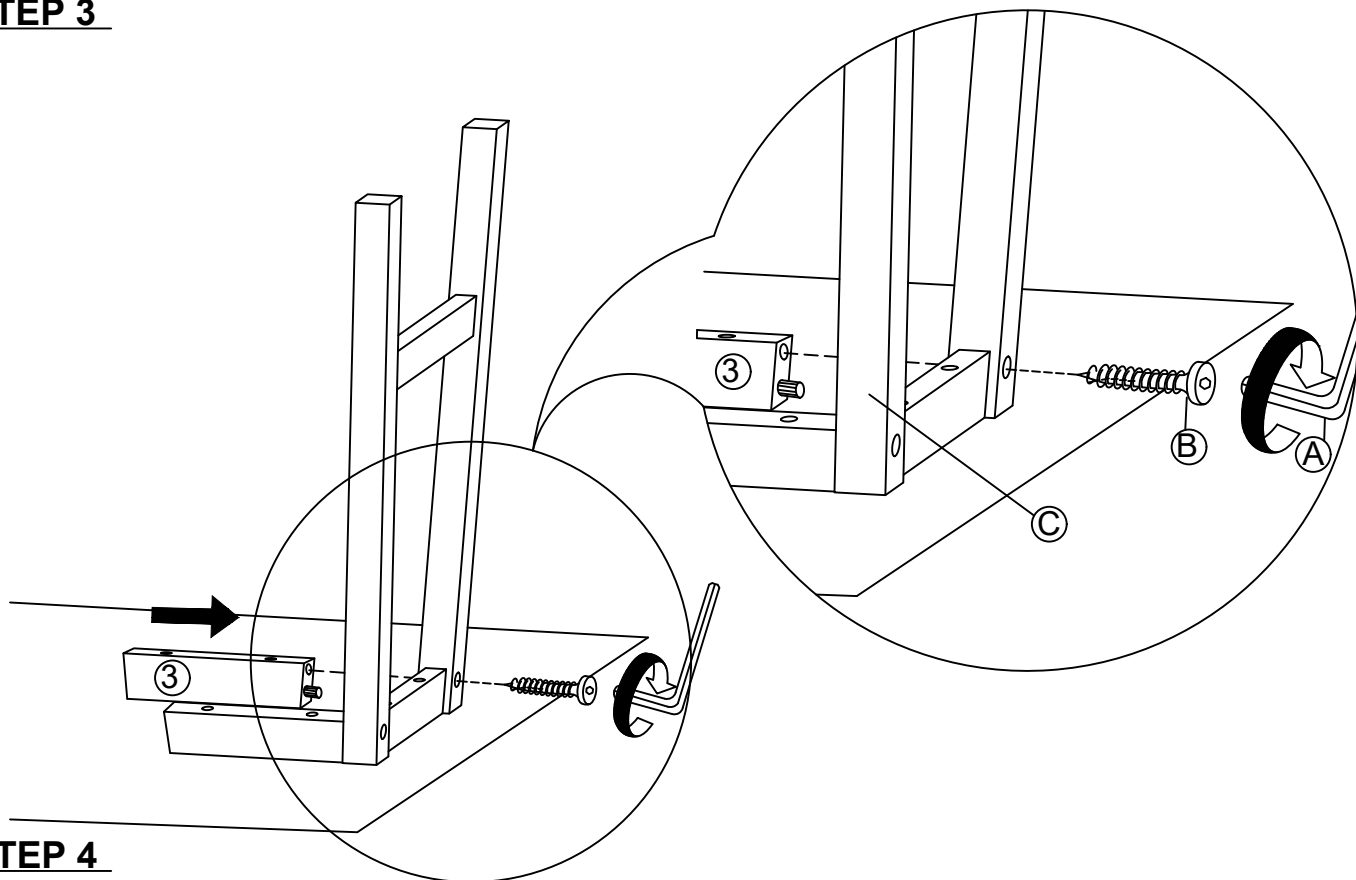

ASSEMBLY INSTRUCTIONS

ITEM NO.: N36E-9579-31
Counter Set - Counter Stool

STEP 3

STEP 4