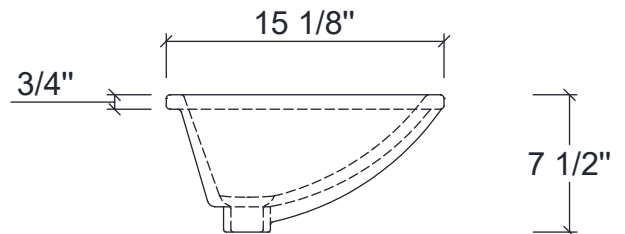

Countertop & Sink

Dimensions:

Countertop: 84"×22"×2 3/8"

Rectangle undermount basin: 20 3/8"×15 1/8"×7 1/2"