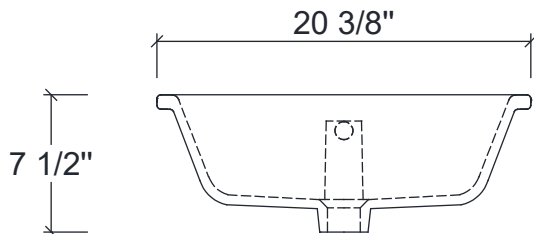

Countertop & Sink

Dimensions:

Countertop: 84"×22"×2 3/8"

Rectangle undermount basin: 20 3/8"×15 1/8"×7 1/2"