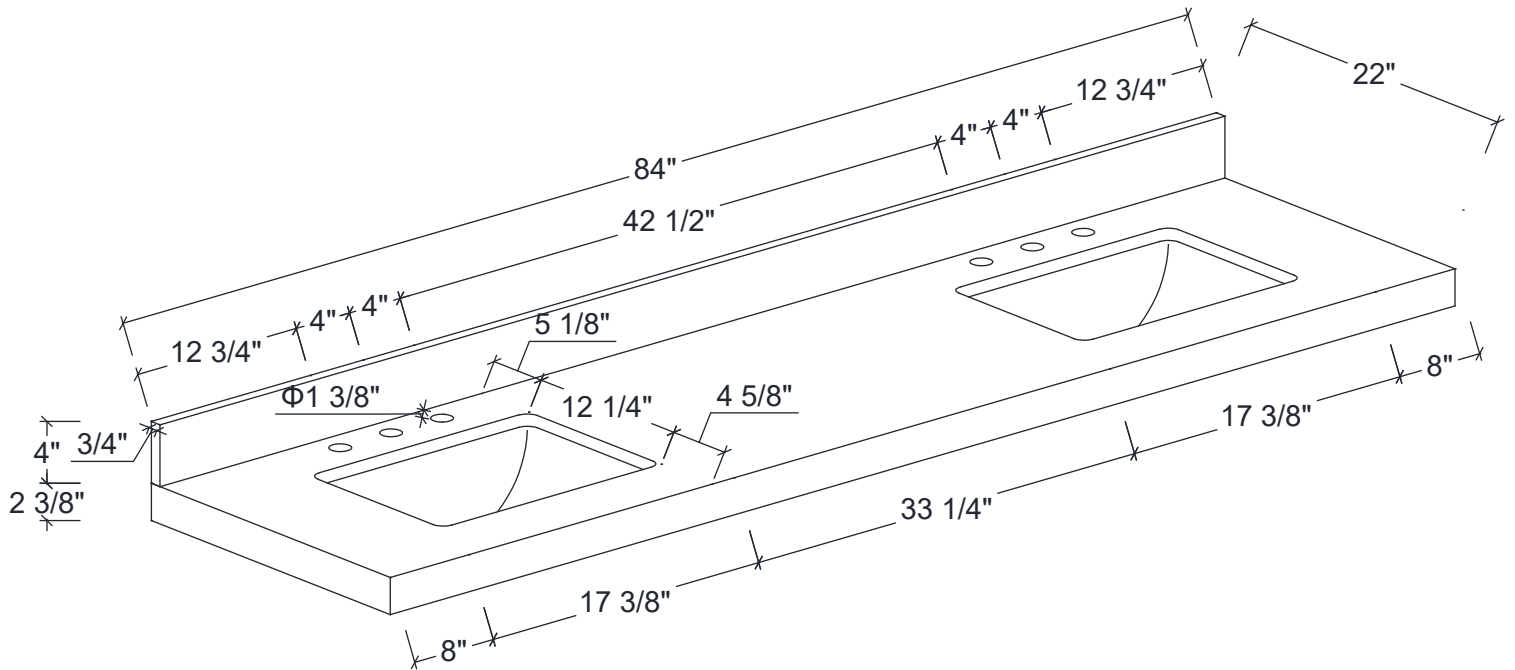

Countertop & Sink

Dimensions:

Countertop: 84"×22"×2 3/8"

Rectangle undermount basin: 20 3/8"×15 1/8"×7 1/2"