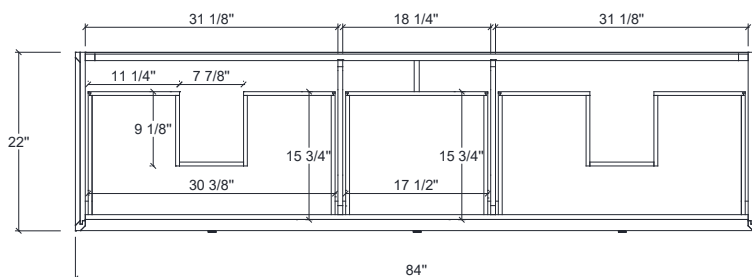

Dimensions

Front

Back

Side

Top

Features

- Solid Wood & Hardwood Construction
- Frame & legs are made from Solid America Oak wood
- 7 Soft-close Drawers
- 1 Open Shelf
- Adjustable leg levelers
- cUPC Undermount Basin

Please note: Dimensions may vary by 0.1" to 0.5" due to handcrafted construction, the actual colors may vary slightly different in person due to lightings and device screen.

Dimensions:

- 84``X22``X34 1/4``(With Top)
- 84``X22``X31 7/8``(Vanity Only)

Countertop: 84"×22"×2 3/8"

Rectangle undermount basin: 20 3/8"×15 1/8"×7 1/2"