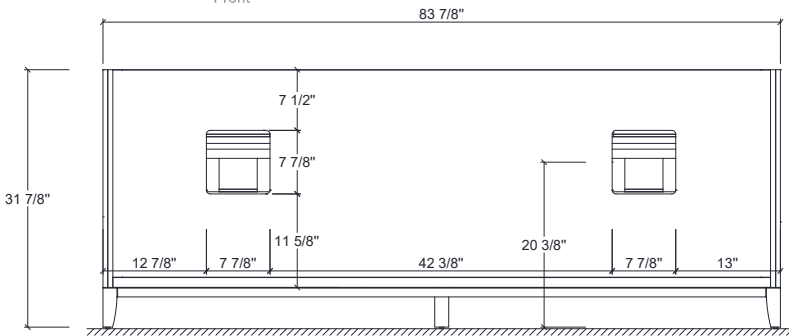

Dimensions

Front

Back

Side

Top

Features

- Solid Wood & Hardwood Construction
- Frame & legs are made from Solid America Oak wood
- 7 Soft-close Drawers
- 1 Open Shelf
- Adjustable leg levelers
- cUPC Undermount Basin

Please note: Dimensions may vary by 0.1" to 0.5" due to handcrafted construction, the actual colors may vary slightly different in person due to lightings and device screen.

Dimensions:

- 84``X22``X34 1/4``(With Top)
- 84``X22``X31 7/8``(Vanity Only)

Countertop: 84"×22"×2 3/8"

Rectangle undermount basin: 20 3/8"×15 1/8"×7 1/2"