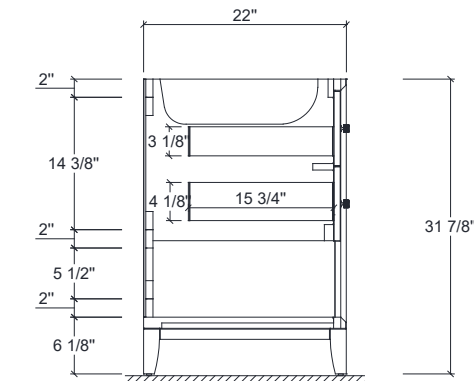

Dimensions

Front

Back

Side

Top

Features

- Solid Wood & Hardwood Construction
- Frame & legs are made from Solid America Oak wood
- 7 Soft-close Drawers
- 1 Open Shelf
- Adjustable leg levelers
- cUPC Undermount Basin

Please note: Dimensions may vary by 0.1" to 0.5" due to handcrafted construction, the actual colors may vary slightly different in person due to lightings and device screen.

Dimensions:

- 84``X22``X34 1/4``(With Top)
- 84``X22``X31 7/8``(Vanity Only)

Countertop: 84"×22"×2 3/8"

Rectangle undermount basin: 20 3/8"×15 1/8"×7 1/2"