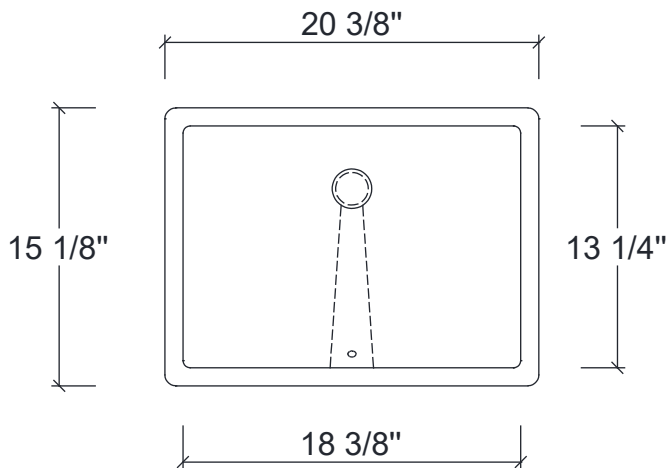

Countertop & Sink

Dimensions:

Countertop: 84"×22"×2 3/8"

Rectangle undermount basin: 20 3/8"×15 1/8"×7 1/2"