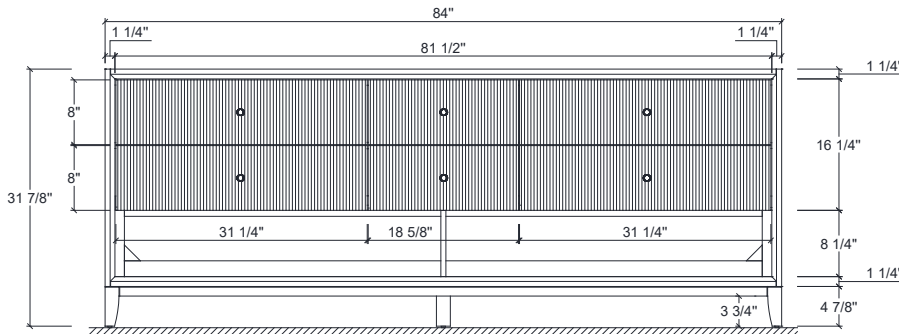

Dimensions

Front

Back

Side

Top

Features

- Solid Wood & Hardwood Construction
- Frame & legs are made from Solid America Oak wood
- 7 Soft-close Drawers
- 1 Open Shelf
- Adjustable leg levelers
- cUPC Undermount Basin

Please note: Dimensions may vary by 0.1" to 0.5" due to handcrafted construction, the actual colors may vary slightly different in person due to lightings and device screen.

Dimensions:

- 84``X22``X34 1/4``(With Top)
- 84``X22``X31 7/8``(Vanity Only)

Countertop: 84"×22"×2 3/8"

Rectangle undermount basin: 20 3/8"×15 1/8"×7 1/2"