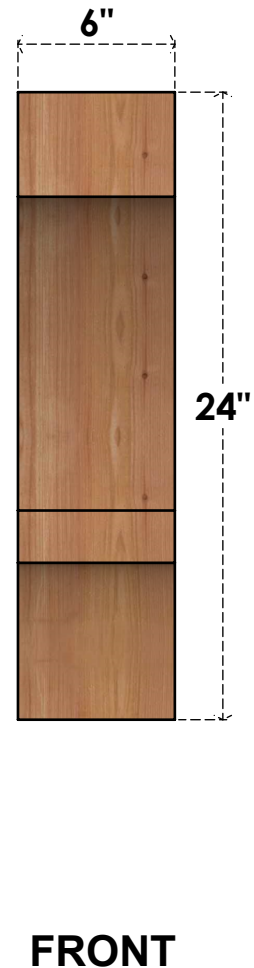

BRC06X16X24BOA00RWR

6"W X 16"D X 24"H BALBOA ROUGH SAWN BRACE, WESTERN RED CEDAR

EKENA MILLWORK
 2300 WEST MAIN ST.
 CLARKSVILLE, TX 75426
 TOLL FREE: 866-607-0453
 WWW.EKENAMILLWORK.COM

NOTES

1. INSTALLATION TO BE COMPLETED IN ACCORDANCE WITH MANUFACTURER'S SPECIFICATIONS.
2. DRAWING MAY NOT BE TO SCALE
3. THIS DRAWING IS INTENDED FOR DESIGN AND PLANNING PURPOSES ONLY.
4. ALL INFORMATION CONTAINED HEREIN WAS CURRENT AT THE TIME OF DEVELOPMENT BUT MUST BE REVIEWED AND APPROVED BY THE PRODUCT MANUFACTURER TO BE CONSIDERED ACCURATE.
5. PRODUCTS ARE NOT KILN DRIED. THIS ITEM IS UNIQUE AND WILL CONTAIN THE NATURAL VARIATIONS THAT THE WOOD SPECIES OFFERS. THIS MAY RESULT IN VARIATIONS UP TO 1/4"