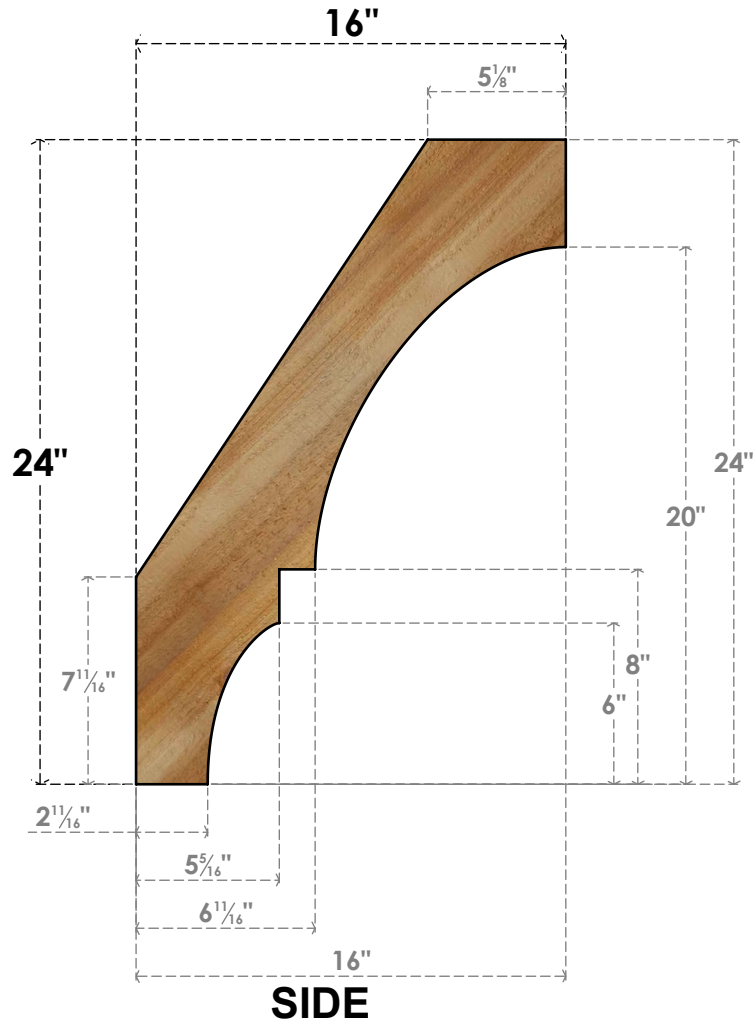

BRC06X16X24BOA00RWR

6"W X 16"D X 24"H BALBOA ROUGH SAWN BRACE, WESTERN RED CEDAR

EKENA MILLWORK
 2300 WEST MAIN ST.
 CLARKSVILLE, TX 75426
 TOLL FREE: 866-607-0453
 WWW.EKENAMILLWORK.COM

NOTES

1. INSTALLATION TO BE COMPLETED IN ACCORDANCE WITH MANUFACTURER'S SPECIFICATIONS.
2. DRAWING MAY NOT BE TO SCALE
3. THIS DRAWING IS INTENDED FOR DESIGN AND PLANNING PURPOSES ONLY.
4. ALL INFORMATION CONTAINED HEREIN WAS CURRENT AT THE TIME OF DEVELOPMENT BUT MUST BE REVIEWED AND APPROVED BY THE PRODUCT MANUFACTURER TO BE CONSIDERED ACCURATE.
5. PRODUCTS ARE NOT KILN DRIED. THIS ITEM IS UNIQUE AND WILL CONTAIN THE NATURAL VARIATIONS THAT THE WOOD SPECIES OFFERS. THIS MAY RESULT IN VARIATIONS UP TO 1/4"