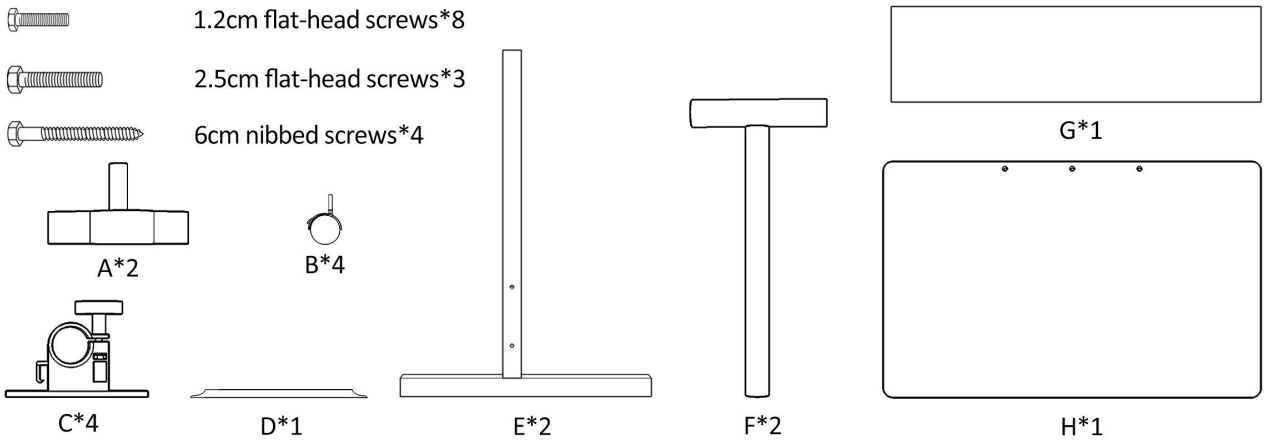

desk

Product ID. QV4A0

Scan for Support
support@garvee.com

Distributed by
GARVEE.com

V251202KDE6

Installation Manual

Accessories

Installation steps

Ajust the plum shaped screws when you need to change the height of the desk