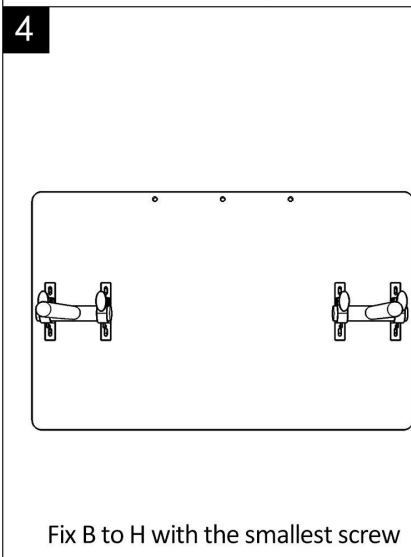

Ajust the plum shaped screws when you need to change the height of the desk