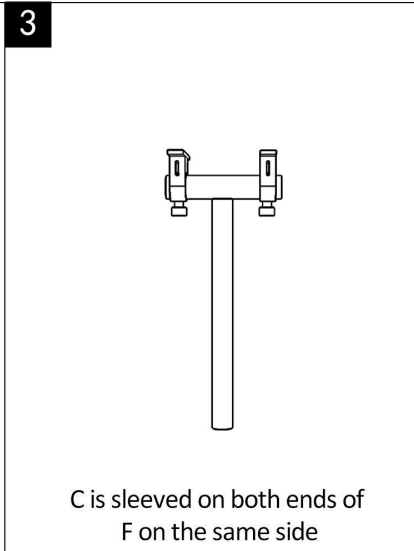

desk

Product ID. QV4A0

Scan for Support
support@garvee.com

Distributed by
GARVEE.com

V251202KDE6

Installation Manual

Accessories

Installation steps

Ajust the plum shaped screws when you need to change the height of the desk