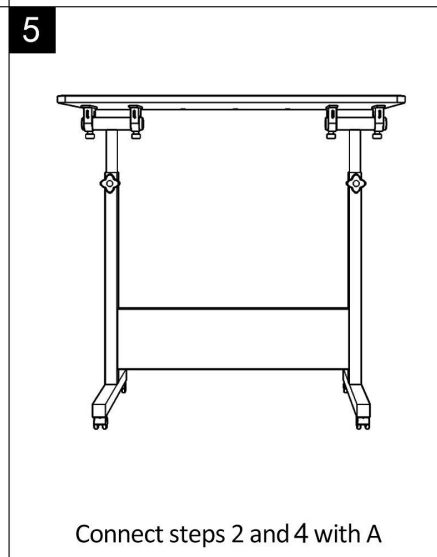

desk

Product ID. QV4A0

Scan for Support
support@garvee.com

Distributed by
GARVEE.com

V251202KDE6

Installation Manual

Accessories

Installation steps

Ajust the plum shaped screws when you need to change the height of the desk