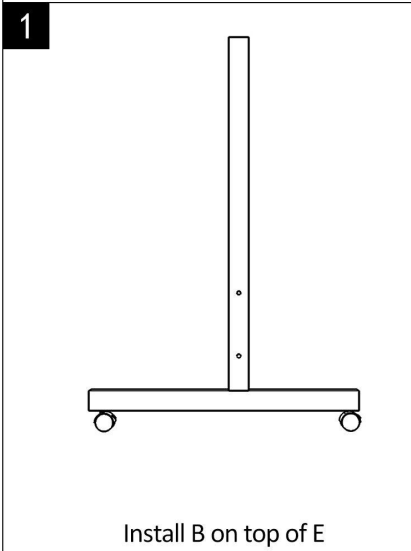

desk

Product ID. QV4A0

Scan for Support
support@garvee.com

Distributed by
GARVEE.com

V251202KDE6

Installation Manual

Accessories

Installation steps

Ajust the plum shaped screws when you need to change the height of the desk