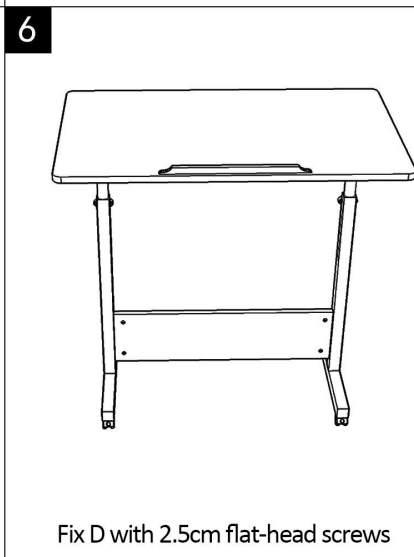

desk

Product ID. QV4A0

Scan for Support
support@garvee.com

Distributed by
GARVEE.com

V251202KDE6

Installation Manual

Accessories

Installation steps

Ajust the plum shaped screws when you need to change the height of the desk