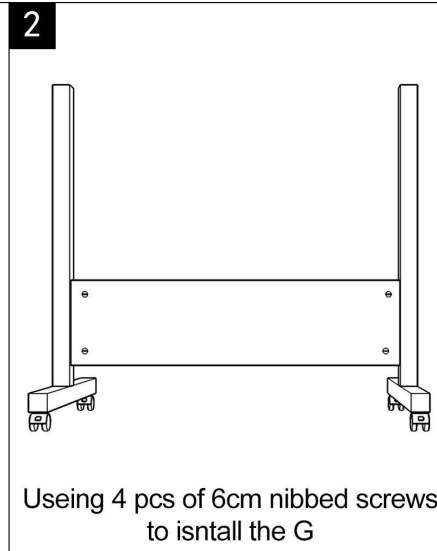

desk

Product ID. QV4A0

Scan for Support
support@garvee.com

Distributed by
GARVEE.com

V251202KDE6

Installation Manual

Accessories

Installation steps

Ajust the plum shaped screws when you need to change the height of the desk