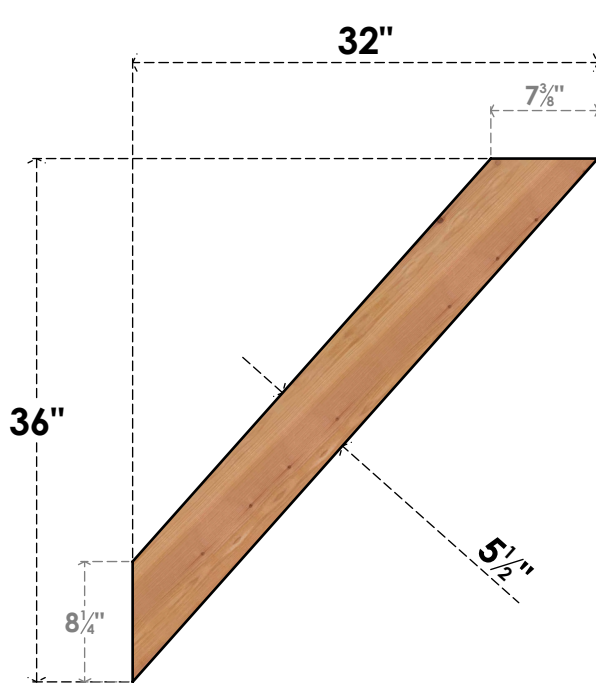

BRC06X32X36TRA00SWR

5 1/2"W X 32"D X 36"H TRADITIONAL SMOOTH BRACE, WESTERN RED CEDAR

SIDE

FRONT

EKENA MILLWORK
 2300 WEST MAIN ST.
 CLARKSVILLE, TX 75426
 TOLL FREE: 866-607-0453
 WWW.EKENAMILLWORK.COM

NOTES