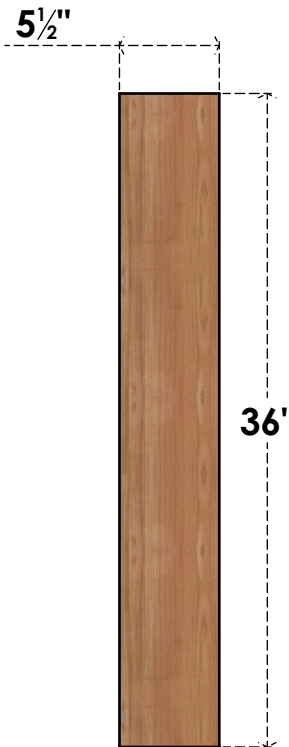

BRC06X32X36TRA00SWR

5 1/2"W X 32"D X 36"H TRADITIONAL SMOOTH BRACE, WESTERN RED CEDAR

SIDE

FRONT

EKENA MILLWORK
 2300 WEST MAIN ST.
 CLARKSVILLE, TX 75426
 TOLL FREE: 866-607-0453
 WWW.EKENAMILLWORK.COM

NOTES