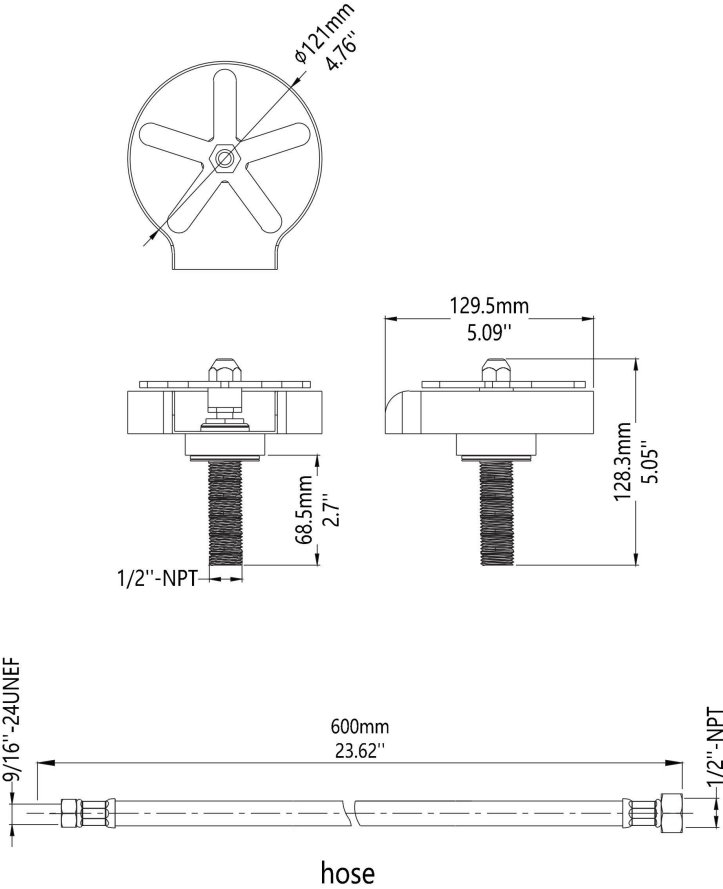

Dimension/Specification

Sku No. 1237