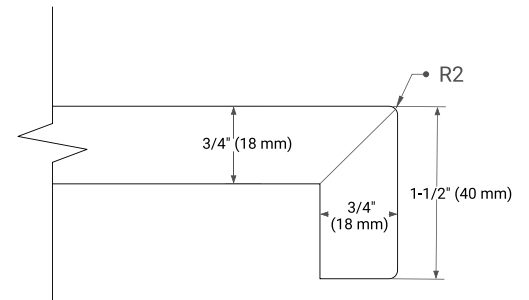

White Grey

FRONT VIEW

SIDE VIEW

PLAN VIEW

42" RIGHT OVAL SINK COUNTERTOP WITH 1.5 IN. THICKNESS

OVERALL DIMENSIONS

42.25" W x 22" D x 1.5" H

COUNTERTOP OPTIONS

Carrara White Quartz

FEATURES

- Solid countertop with mitered edges & seams
- Undermount white oval sink
- Pre-drilled for 8" widespread faucet

INCLUDED

- Countertop
- Matching Backsplash
- Oval Sink

COUNTERTOP PLAN VIEW

EDGE SIDE VIEW

THREE DIMENSIONAL COUNTERTOP VIEW