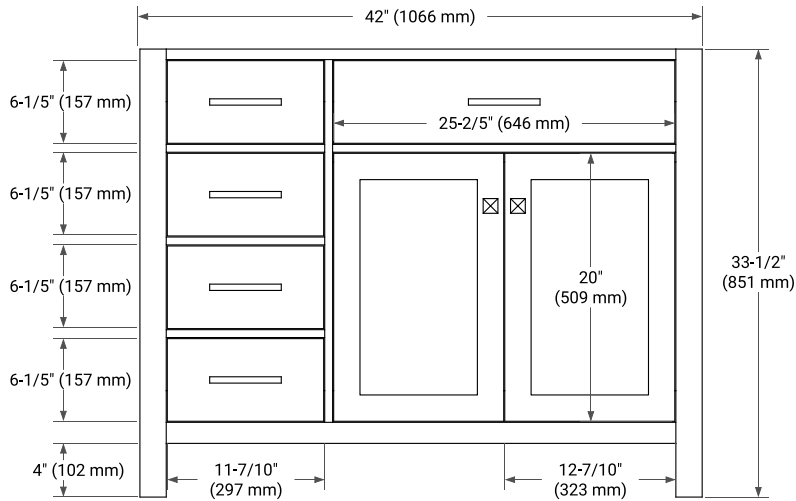

42" RIGHT OFFSET CABINET

BASE CABINET DIMENSIONS

42" W x 21.5" D x 33.5" H

FEATURES

- Solid wood frame with engineered wood panels
- Dovetail drawers and joints
- Soft closing doors & drawers

HARDWARE FINISHES*

White Grey

FRONT VIEW

SIDE VIEW

PLAN VIEW

42" RIGHT OVAL SINK COUNTERTOP WITH 1.5 IN. THICKNESS

OVERALL DIMENSIONS

42.25" W x 22" D x 1.5" H

COUNTERTOP OPTIONS

Carrara White Quartz

FEATURES

- Solid countertop with mitered edges & seams
- Undermount white oval sink
- Pre-drilled for 8" widespread faucet

INCLUDED

- Countertop
- Matching Backsplash
- Oval Sink

COUNTERTOP PLAN VIEW

EDGE SIDE VIEW

THREE DIMENSIONAL COUNTERTOP VIEW