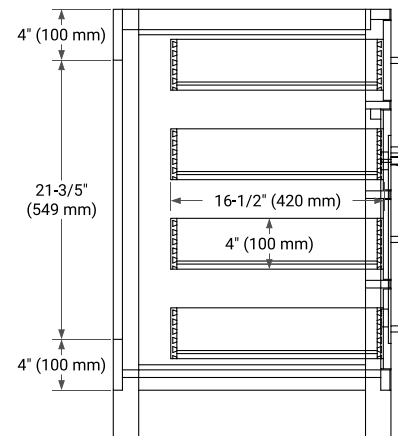

42" RIGHT OFFSET CABINET

BASE CABINET DIMENSIONS

42" W x 21.5" D x 33.5" H

FEATURES

- Solid wood frame with engineered wood panels
- Dovetail drawers and joints
- Soft closing doors & drawers

HARDWARE FINISHES*

White Grey

FRONT VIEW

SIDE VIEW

PLAN VIEW

42" RIGHT OVAL SINK COUNTERTOP WITH 1.5 IN. THICKNESS

OVERALL DIMENSIONS

42.25" W x 22" D x 1.5" H

COUNTERTOP OPTIONS

Carrara White Quartz

FEATURES

- Solid countertop with mitered edges & seams
- Undermount white oval sink
- Pre-drilled for 8" widespread faucet

INCLUDED

- Countertop
- Matching Backsplash
- Oval Sink

COUNTERTOP PLAN VIEW

EDGE SIDE VIEW

THREE DIMENSIONAL COUNTERTOP VIEW