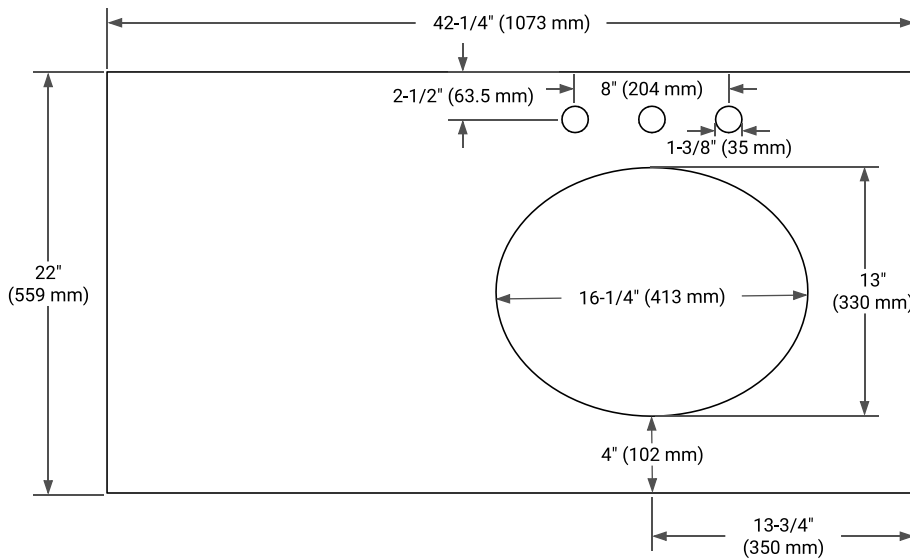

42" RIGHT OFFSET CABINET

BASE CABINET DIMENSIONS

42" W x 21.5" D x 33.5" H

FEATURES

- Solid wood frame with engineered wood panels
- Dovetail drawers and joints
- Soft closing doors & drawers

HARDWARE FINISHES*

White Grey

FRONT VIEW

SIDE VIEW

PLAN VIEW

42" RIGHT OVAL SINK COUNTERTOP WITH 1.5 IN. THICKNESS

OVERALL DIMENSIONS

42.25" W x 22" D x 1.5" H

COUNTERTOP OPTIONS

Carrara White Quartz

FEATURES

- Solid countertop with mitered edges & seams
- Undermount white oval sink
- Pre-drilled for 8" widespread faucet

INCLUDED

- Countertop
- Matching Backsplash
- Oval Sink

COUNTERTOP PLAN VIEW

EDGE SIDE VIEW

THREE DIMENSIONAL COUNTERTOP VIEW