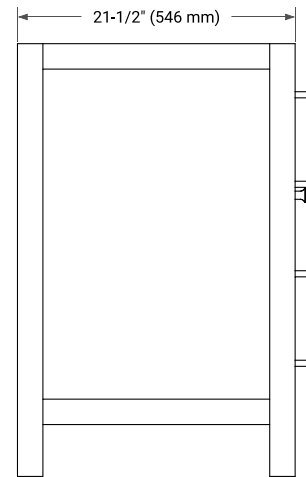

42" RIGHT OFFSET CABINET

BASE CABINET DIMENSIONS

42" W x 21.5" D x 33.5" H

FEATURES

- Solid wood frame with engineered wood panels
- Dovetail drawers and joints
- Soft closing doors & drawers

HARDWARE FINISHES*

White Grey

FRONT VIEW

SIDE VIEW

PLAN VIEW

42" RIGHT OVAL SINK COUNTERTOP WITH 1.5 IN. THICKNESS

OVERALL DIMENSIONS

42.25" W x 22" D x 1.5" H

COUNTERTOP OPTIONS

Carrara White Quartz

FEATURES

- Solid countertop with mitered edges & seams
- Undermount white oval sink
- Pre-drilled for 8" widespread faucet

INCLUDED

- Countertop
- Matching Backsplash
- Oval Sink

COUNTERTOP PLAN VIEW

EDGE SIDE VIEW

THREE DIMENSIONAL COUNTERTOP VIEW