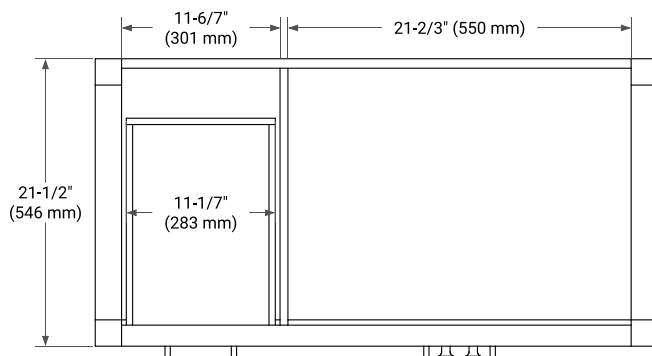

42" RIGHT OFFSET CABINET

BASE CABINET DIMENSIONS

42" W x 21.5" D x 33.5" H

FEATURES

- Solid wood frame with engineered wood panels
- Dovetail drawers and joints
- Soft closing doors & drawers

HARDWARE FINISHES*

White Grey

FRONT VIEW

SIDE VIEW

PLAN VIEW

42" RIGHT OVAL SINK COUNTERTOP WITH 1.5 IN. THICKNESS

OVERALL DIMENSIONS

42.25" W x 22" D x 1.5" H

COUNTERTOP OPTIONS

Carrara White Quartz

FEATURES

- Solid countertop with mitered edges & seams
- Undermount white oval sink
- Pre-drilled for 8" widespread faucet

INCLUDED

- Countertop
- Matching Backsplash
- Oval Sink

COUNTERTOP PLAN VIEW

EDGE SIDE VIEW

THREE DIMENSIONAL COUNTERTOP VIEW