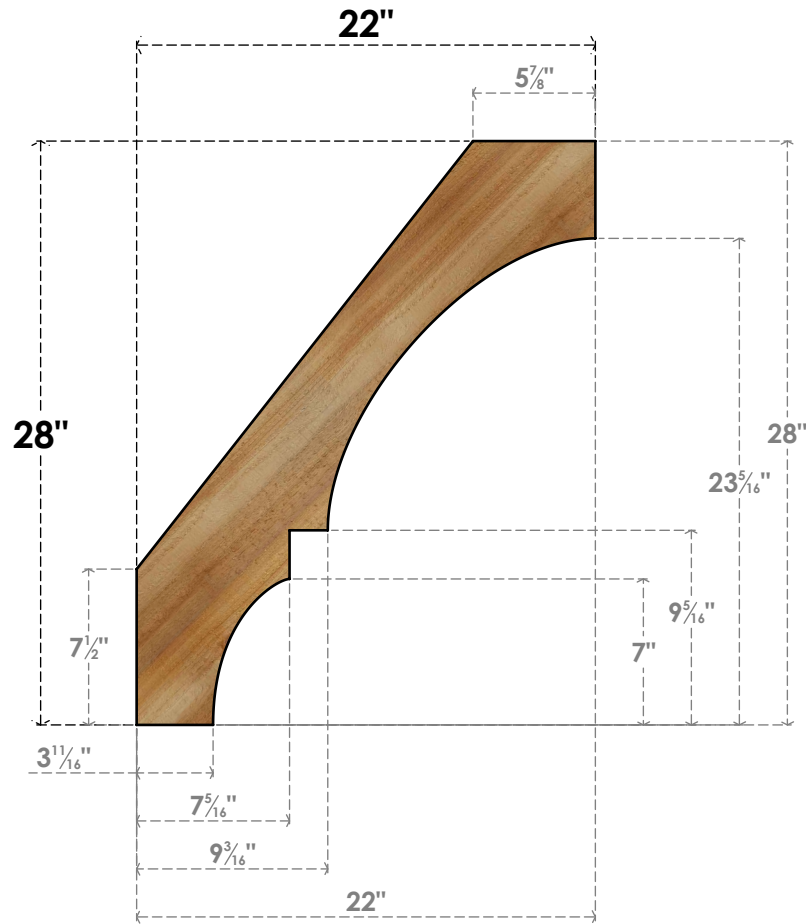

# BRC06X22X28BOA00RWR

6"W X 22"D X 28"H BALBOA ROUGH SAWN BRACE, WESTERN RED CEDAR

**SIDE**

**FRONT**

EKENA MILLWORK  
 2300 WEST MAIN ST.  
 CLARKSVILLE, TX 75426  
 TOLL FREE: 866-607-0453  
 WWW.EKENAMILLWORK.COM

**NOTES**

1. INSTALLATION TO BE COMPLETED IN ACCORDANCE WITH MANUFACTURER'S SPECIFICATIONS.
2. DRAWING MAY NOT BE TO SCALE
3. THIS DRAWING IS INTENDED FOR DESIGN AND PLANNING PURPOSES ONLY.
4. ALL INFORMATION CONTAINED HEREIN WAS CURRENT AT THE TIME OF DEVELOPMENT BUT MUST BE REVIEWED AND APPROVED BY THE PRODUCT MANUFACTURER TO BE CONSIDERED ACCURATE.
5. PRODUCTS ARE NOT KILN DRIED. THIS ITEM IS UNIQUE AND WILL CONTAIN THE NATURAL VARIATIONS THAT THE WOOD SPECIES OFFERS. THIS MAY RESULT IN VARIATIONS UP TO 1/4"