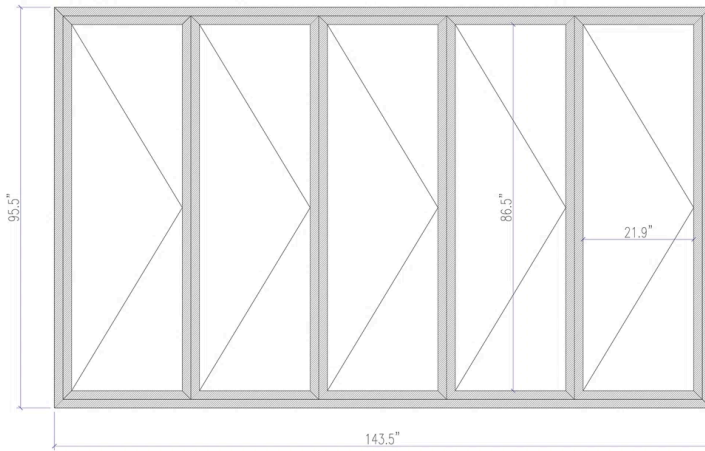

Front View Dimension

Bottom Track Dimension

Our current folding doors come with the high bottom track, which offers the advantages of superior airtightness, sealing, and resistance to water intrusion from outside

We can also customize a low bottom track to accommodate the needs of elderly and disabled individuals, providing easy access

Inside House Orientation

Cut Dimension