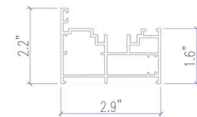

Front View Dimension

Bottom Track Dimension

Our current folding doors come with the high bottom track, which offers the advantages of superior airtightness, sealing, and resistance to water intrusion from outside

We can also customize a low bottom track to accommodate the needs of elderly and disabled individuals, providing easy access

Inside House Orientation

Cut Dimension