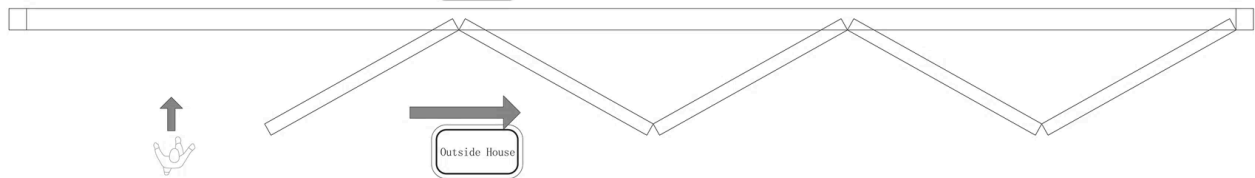

Front View Dimension

Bottom Track Dimension

Our current folding doors come with the high bottom track, which offers the advantages of superior airtightness, sealing, and resistance to water intrusion from outside

We can also customize a low bottom track to accommodate the needs of elderly and disabled individuals, providing easy access

Inside House Orientation

Cut Dimension