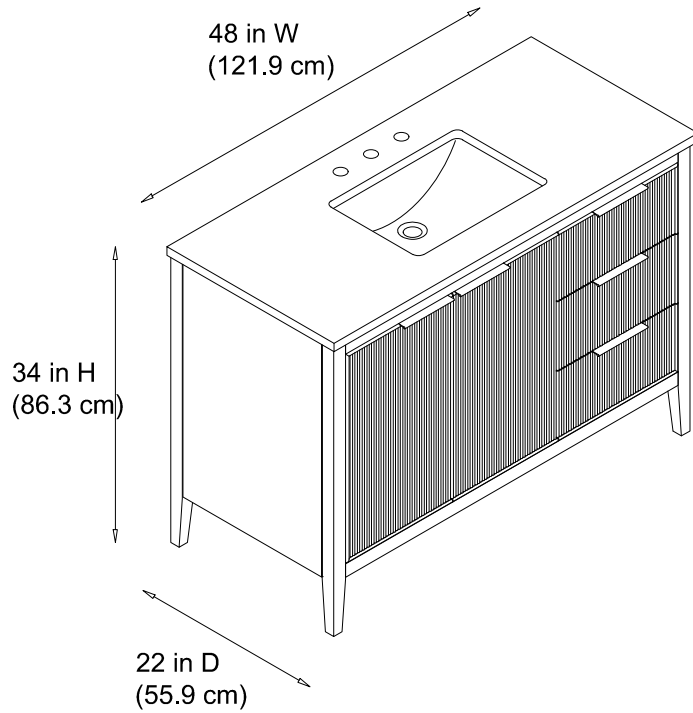

48" Bathroom Vanity

48 in. W x 22 in.D x 34 in.H
(121.9 cm x 55.9 cm x 86.3 cm)

Top View

Back View