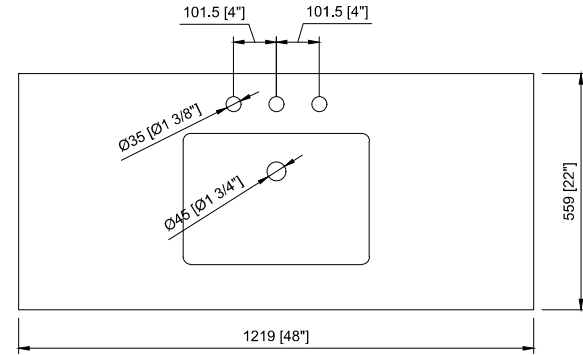

48" Bathroom Vanity

48 in. W x 22 in.D x 34 in.H
(121.9 cm x 55.9 cm x 86.3 cm)

Top View

Back View