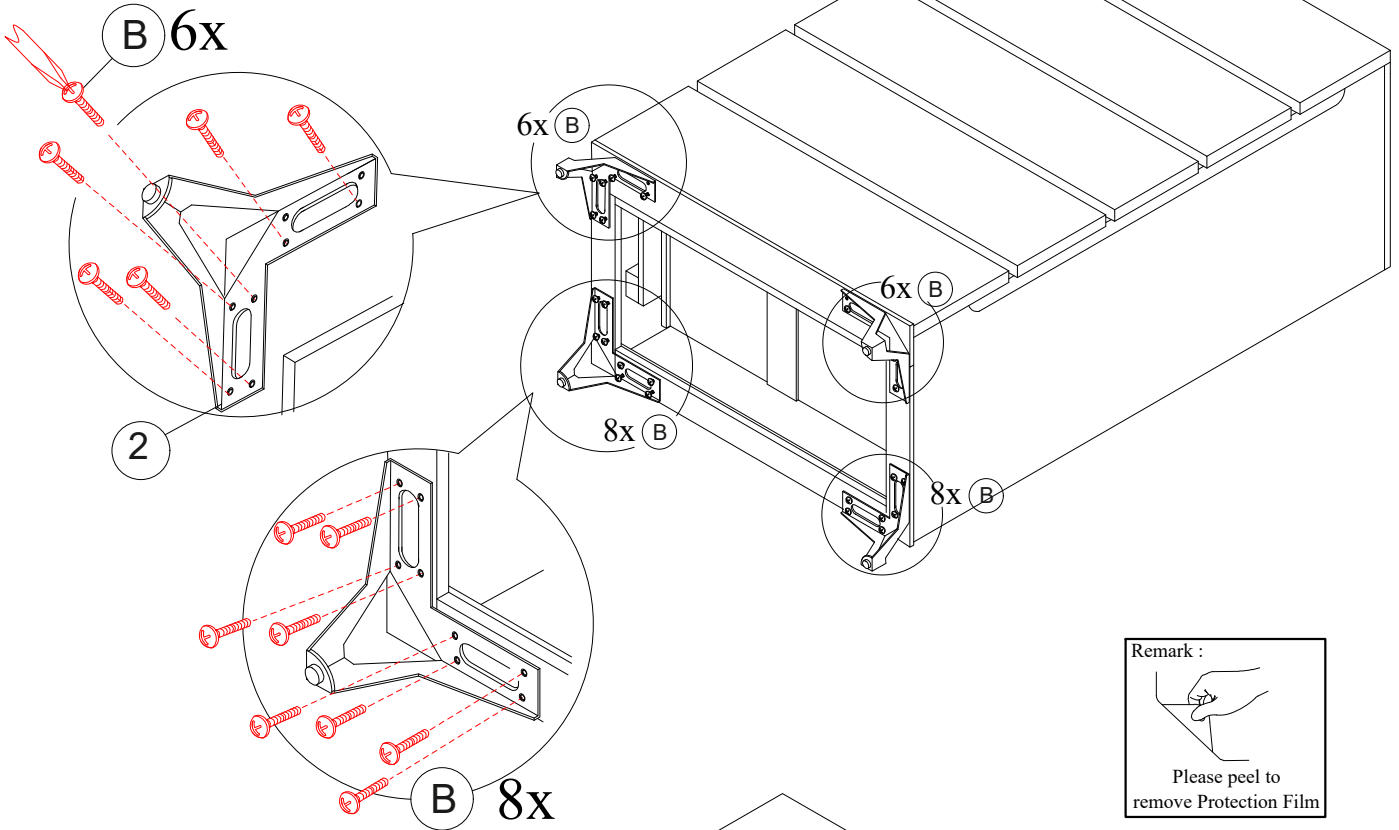

ASSEMBLY INSTRUCTIONS

1

Part ① x1pc

Part ② x4pcs

Hardware ③ x28pcs

Lay the Chest down to ease the assembly process.

Remark :

Please peel to remove Protection Film

2

Hardware ④ x1pc