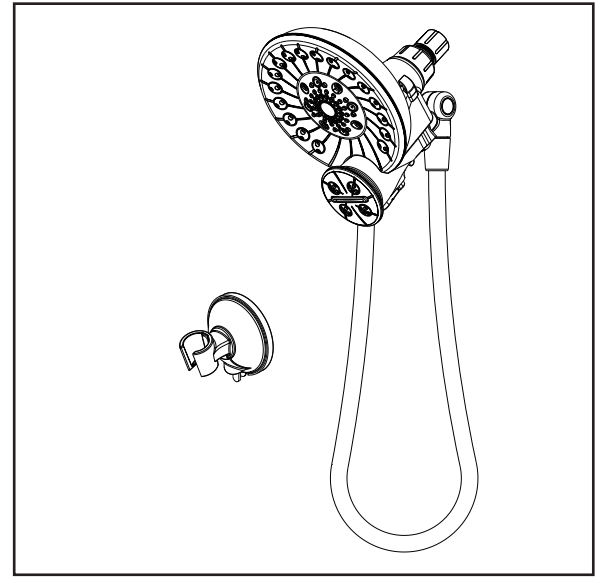

PEERLESS®

76465▲
76465D▲

SIDEKICK® SHOWER SYSTEM

- 2-in-1 Combination Shower
- 3-Spray Setting Shower Head & Shower Wand

FEATURES:

- Water Amplifying Spray
- Soft Waterfall Spray
- Volume-Adjusting Dial on Shower Wand
- Touch-Clean® Nozzles
- Anywhere Mount™

STANDARD SPECIFICATIONS:

- Maximum 1.75 gpm @ 80 psi, 6.6 L/min @ 550 kPa. (76465▲)
- Maximum 2.5 gpm @ 80 psi, 9.5 L/min @ 550 kPa. (76465D▲)
- Combination shower with 5 spray setting shower head and 3 spray setting shower wand
- Shower head features five spray patterns: water-amplifying spray, full spray, massage spray, full spray with wand spray & wand spray
- Shower wand features three spray patterns: shampoo-rinsing spray, laminar/soft waterfall spray & pause
- Pause function is a non-positive shut off
- Change shower head spray settings by rotating the diverter lever
- Diverter allows for single or shared operation of shower head (Full Body Spray Only) and shower wand
- 84" (2134 mm) metal hose
- The ball joint swivel angle is 34° (17° per side)
- Fits standard 1/2"-14 NPT pipe fitting

WARRANTY

- Parts and Finish – Lifetime limited warranty; or for commercial purchasers, 10 years for multi-family residential (apartments and condominiums) and 5 years for all other commercial uses, in each case from the date that the product is received by the original purchaser or their authorized representative (installation contractor, etc.).
- Please go to www.peerlessfaucet.com for the complete details of our limited warranty.

Available for purchase separately

76030

76031

Includes 3 replaceable cleaning pads

COMPLIES WITH

- ASME A112.18.1 / CSA B125.1
- EPA WaterSense® - Applies to 76465▲ only