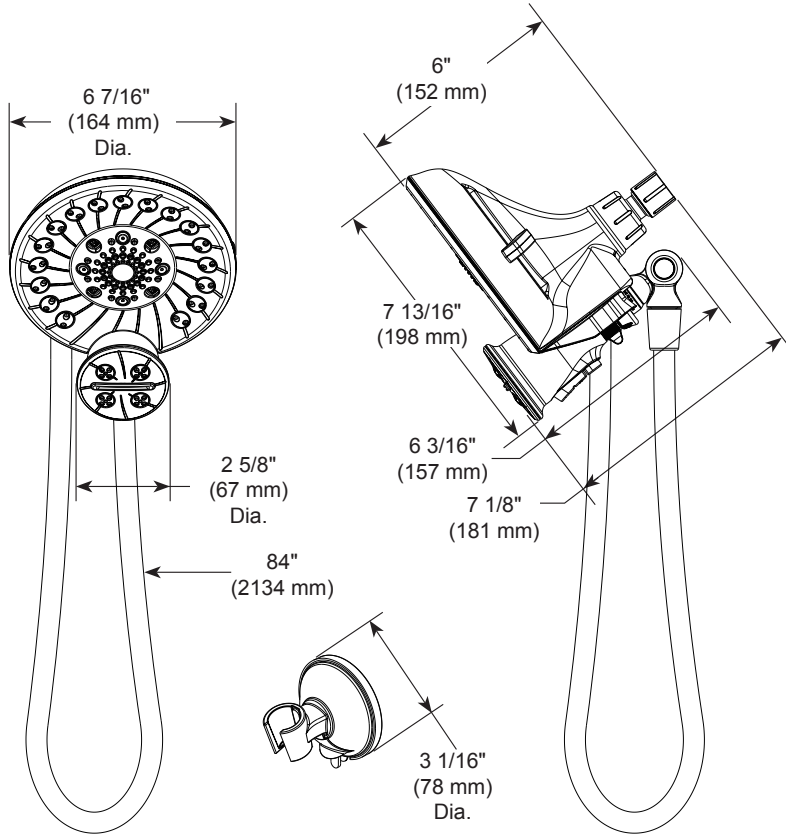

PEERLESS®

76465▲
76465D▲

SIDEKICK® SHOWER SYSTEM

- 2-in-1 Combination Shower
- 3-Spray Setting Shower Head & Shower Wand

FEATURES:

- Water Amplifying Spray
- Soft Waterfall Spray
- Volume-Adjusting Dial on Shower Wand
- Touch-Clean® Nozzles
- Anywhere Mount™

STANDARD SPECIFICATIONS:

- Maximum 1.75 gpm @ 80 psi, 6.6 L/min @ 550 kPa. (76465▲)
- Maximum 2.5 gpm @ 80 psi, 9.5 L/min @ 550 kPa. (76465D▲)
- Combination shower with 5 spray setting shower head and 3 spray setting shower wand
- Shower head features five spray patterns: water-amplifying spray, full spray, massage spray, full spray with wand spray & wand spray
- Shower wand features three spray patterns: shampoo-rinsing spray, laminar/soft waterfall spray & pause
- Pause function is a non-positive shut off
- Change shower head spray settings by rotating the diverter lever
- Diverter allows for single or shared operation of shower head (Full Body Spray Only) and shower wand
- 84" (2134 mm) metal hose
- The ball joint swivel angle is 34° (17° per side)
- Fits standard 1/2"-14 NPT pipe fitting

WARRANTY

- Parts and Finish – Lifetime limited warranty; or for commercial purchasers, 10 years for multi-family residential (apartments and condominiums) and 5 years for all other commercial uses, in each case from the date that the product is received by the original purchaser or their authorized representative (installation contractor, etc.).
- Please go to www.peerlessfaucet.com for the complete details of our limited warranty.

Available for purchase separately

76030

76031

Includes 3 replaceable cleaning pads

COMPLIES WITH

- ASME A112.18.1 / CSA B125.1
- EPA WaterSense® - Applies to 76465▲ only