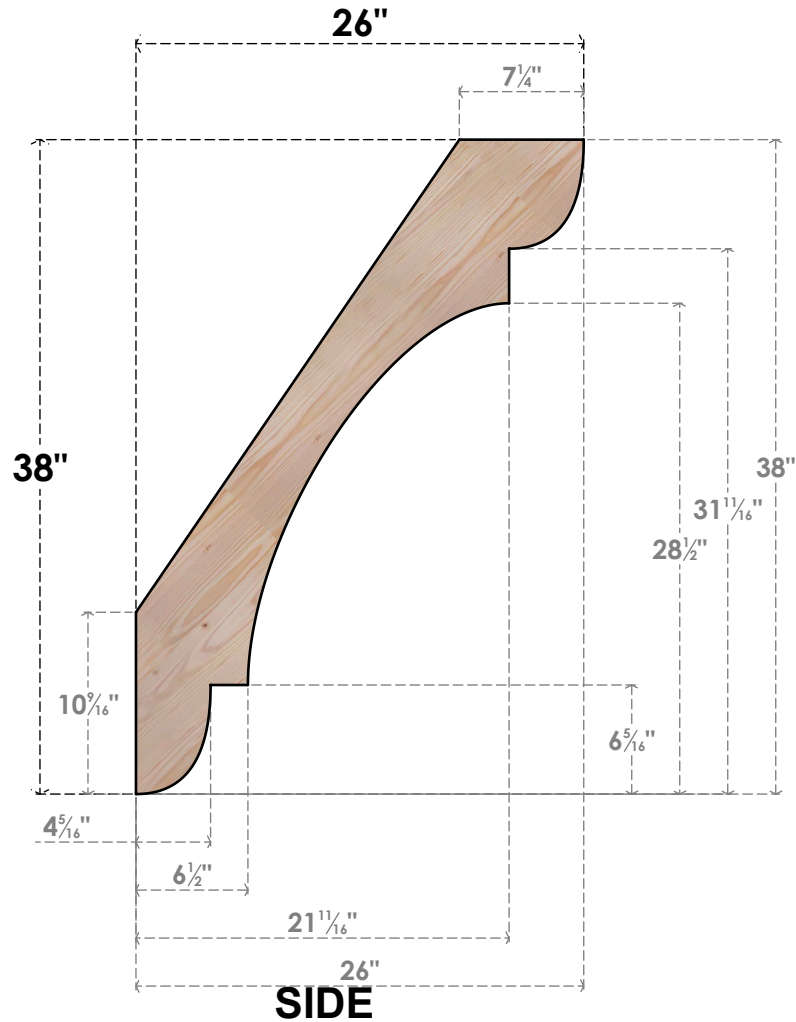

# BRC06X26X38OLY00SDF

5 1/2"W X 26"D X 38"H OLYMPIC SMOOTH BRACE, DOUGLAS FIR

EKENA MILLWORK  
 2300 WEST MAIN ST.  
 CLARKSVILLE, TX 75426  
 TOLL FREE: 866-607-0453  
 WWW.EKENAMILLWORK.COM

### NOTES

1. INSTALLATION TO BE COMPLETED IN ACCORDANCE WITH MANUFACTURER'S SPECIFICATIONS.
2. DRAWING MAY NOT BE TO SCALE
3. THIS DRAWING IS INTENDED FOR DESIGN AND PLANNING PURPOSES ONLY.
4. ALL INFORMATION CONTAINED HEREIN WAS CURRENT AT THE TIME OF DEVELOPMENT BUT MUST BE REVIEWED AND APPROVED BY THE PRODUCT MANUFACTURER TO BE CONSIDERED ACCURATE.
5. PRODUCTS ARE NOT KILN DRIED. THIS ITEM IS UNIQUE AND WILL CONTAIN THE NATURAL VARIATIONS THAT THE WOOD SPECIES OFFERS. THIS MAY RESULT IN VARIATIONS UP TO 1/4"