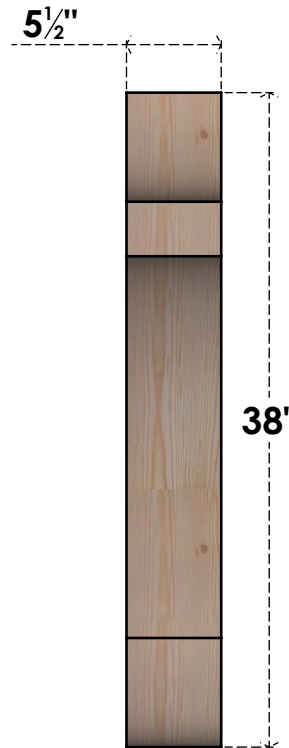

# BRC06X26X38OLY00SDF

5 1/2"W X 26"D X 38"H OLYMPIC SMOOTH BRACE, DOUGLAS FIR

EKENA MILLWORK  
 2300 WEST MAIN ST.  
 CLARKSVILLE, TX 75426  
 TOLL FREE: 866-607-0453  
 WWW.EKENAMILLWORK.COM

### NOTES

1. INSTALLATION TO BE COMPLETED IN ACCORDANCE WITH MANUFACTURER'S SPECIFICATIONS.
2. DRAWING MAY NOT BE TO SCALE
3. THIS DRAWING IS INTENDED FOR DESIGN AND PLANNING PURPOSES ONLY.
4. ALL INFORMATION CONTAINED HEREIN WAS CURRENT AT THE TIME OF DEVELOPMENT BUT MUST BE REVIEWED AND APPROVED BY THE PRODUCT MANUFACTURER TO BE CONSIDERED ACCURATE.
5. PRODUCTS ARE NOT KILN DRIED. THIS ITEM IS UNIQUE AND WILL CONTAIN THE NATURAL VARIATIONS THAT THE WOOD SPECIES OFFERS. THIS MAY RESULT IN VARIATIONS UP TO 1/4"