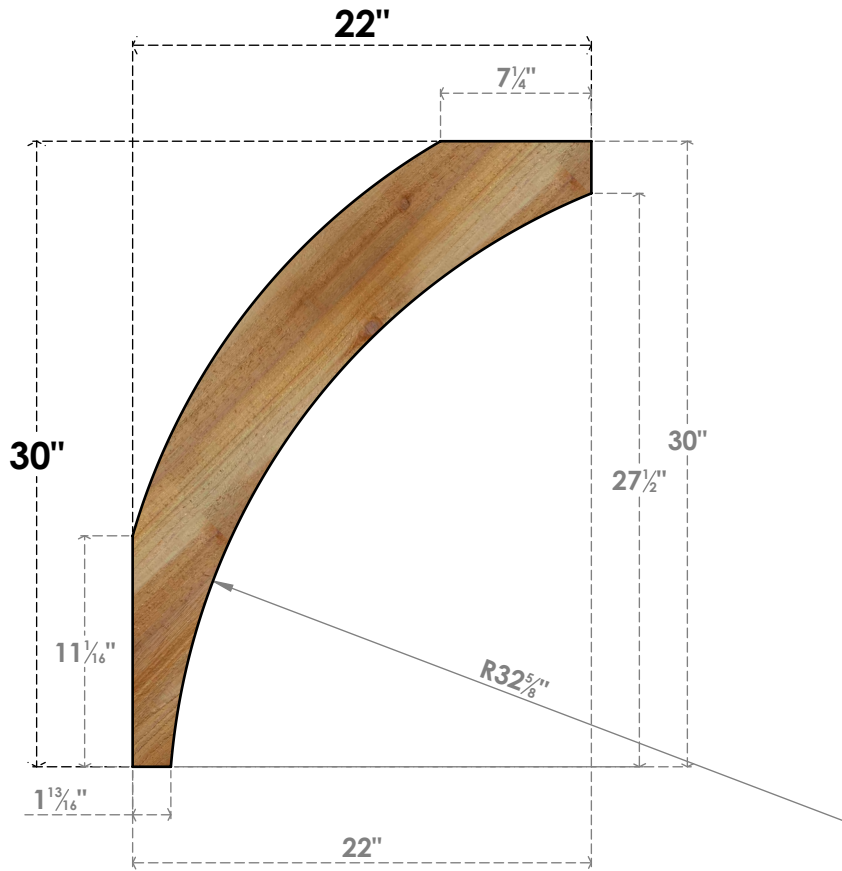

# BRC06X22X30THR00RWR

6"W X 22"D X 30"H THORTON ROUGH SAWN BRACE, WESTERN RED CEDAR

**SIDE**

**FRONT**

EKENA MILLWORK  
 2300 WEST MAIN ST.  
 CLARKSVILLE, TX 75426  
 TOLL FREE: 866-607-0453  
 WWW.EKENAMILLWORK.COM