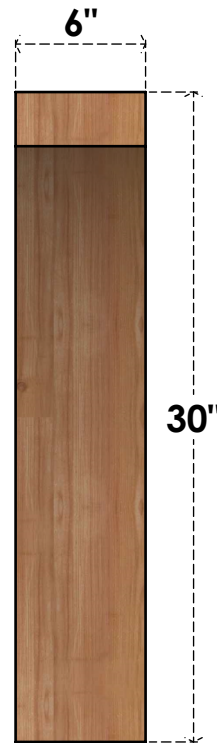

# BRC06X22X30THR00RWR

6"W X 22"D X 30"H THORTON ROUGH SAWN BRACE, WESTERN RED CEDAR

**SIDE**

**FRONT**

EKENA MILLWORK  
 2300 WEST MAIN ST.  
 CLARKSVILLE, TX 75426  
 TOLL FREE: 866-607-0453  
 WWW.EKENAMILLWORK.COM

**NOTES**

1. INSTALLATION TO BE COMPLETED IN ACCORDANCE WITH MANUFACTURER'S SPECIFICATIONS.
2. DRAWING MAY NOT BE TO SCALE
3. THIS DRAWING IS INTENDED FOR DESIGN AND PLANNING PURPOSES ONLY.
4. ALL INFORMATION CONTAINED HEREIN WAS CURRENT AT THE TIME OF DEVELOPMENT BUT MUST BE REVIEWED AND APPROVED BY THE PRODUCT MANUFACTURER TO BE CONSIDERED ACCURATE.
5. PRODUCTS ARE NOT KILN DRIED. THIS ITEM IS UNIQUE AND WILL CONTAIN THE NATURAL VARIATIONS THAT THE WOOD SPECIES OFFERS. THIS MAY RESULT IN VARIATIONS UP TO 1/4"