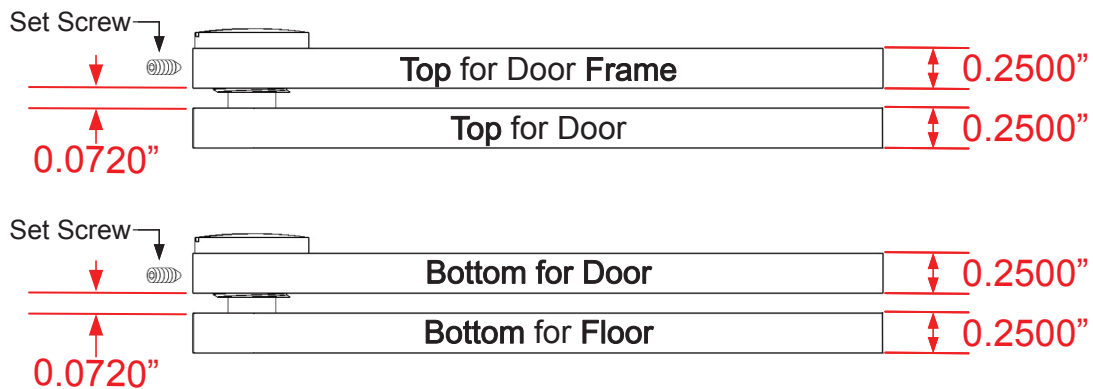

#5 Pivot Hinge

Finishes for Life
FINISH-FREE GUARANTEE

Please note:

- One pair per door (opening)
- Reversible, non-handed
- Ships in pairs
- #8 x 1 wood screws are included
- Supports a certified maximum load of 70 pounds