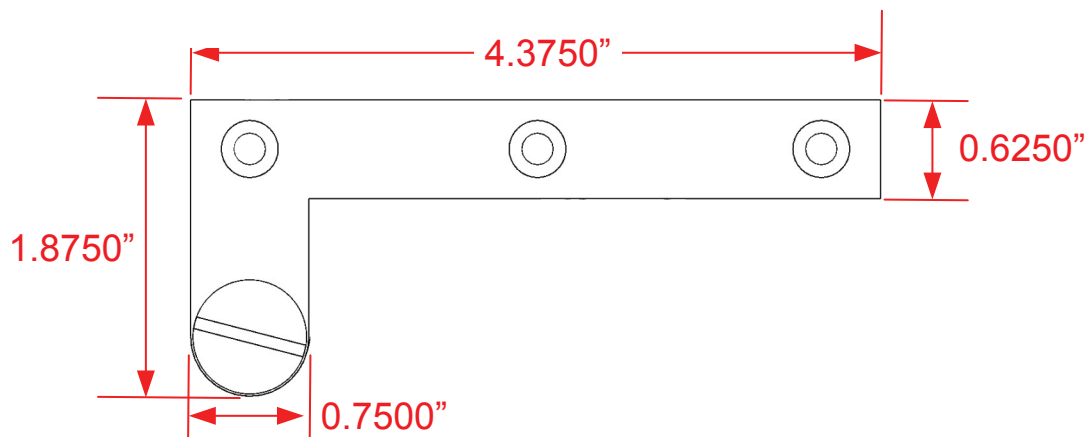

#5 Pivot Hinge

Finishes for Life
FINISH-FREE GUARANTEE

Please note:

- One pair per door (opening)
- Reversible, non-handed
- Ships in pairs
- #8 x 1 wood screws are included
- Supports a certified maximum load of 70 pounds