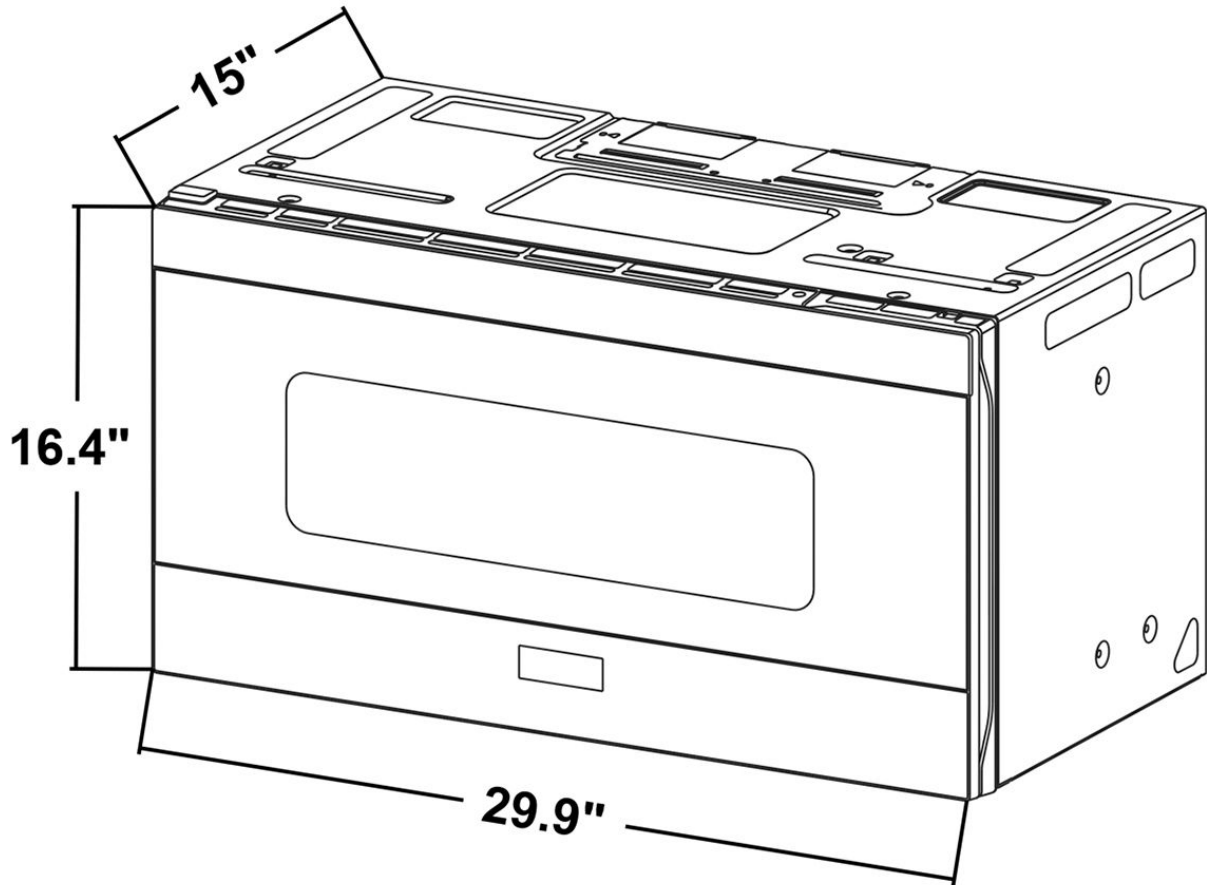

COS-3016ORMISS
30 IN. OVER-THE-RANGE
MICROWAVE

Dimensions (WxDxH): 29.9" x 15" x 16.4"