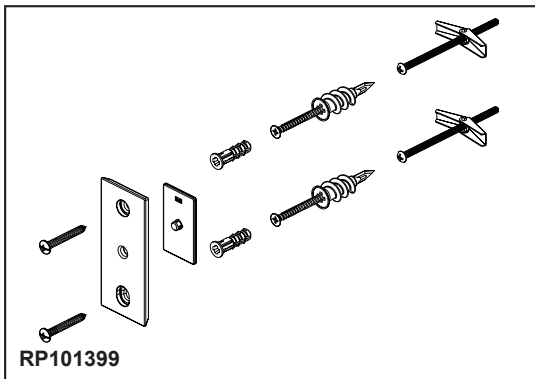

▲ Designate proper finish suffix