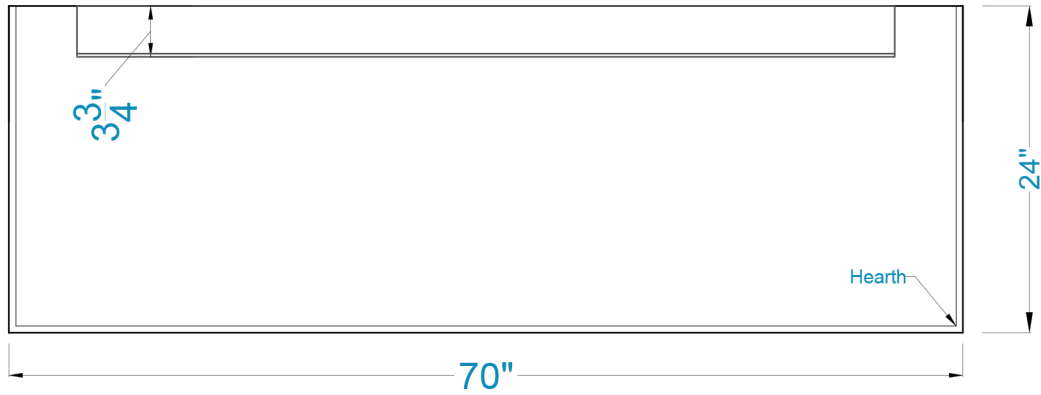

TOP VIEW

Lotus

Fireplace Surround

FRONT VIEW

SIDE VIEW

Legend

-Adjustable part (cut to fit)