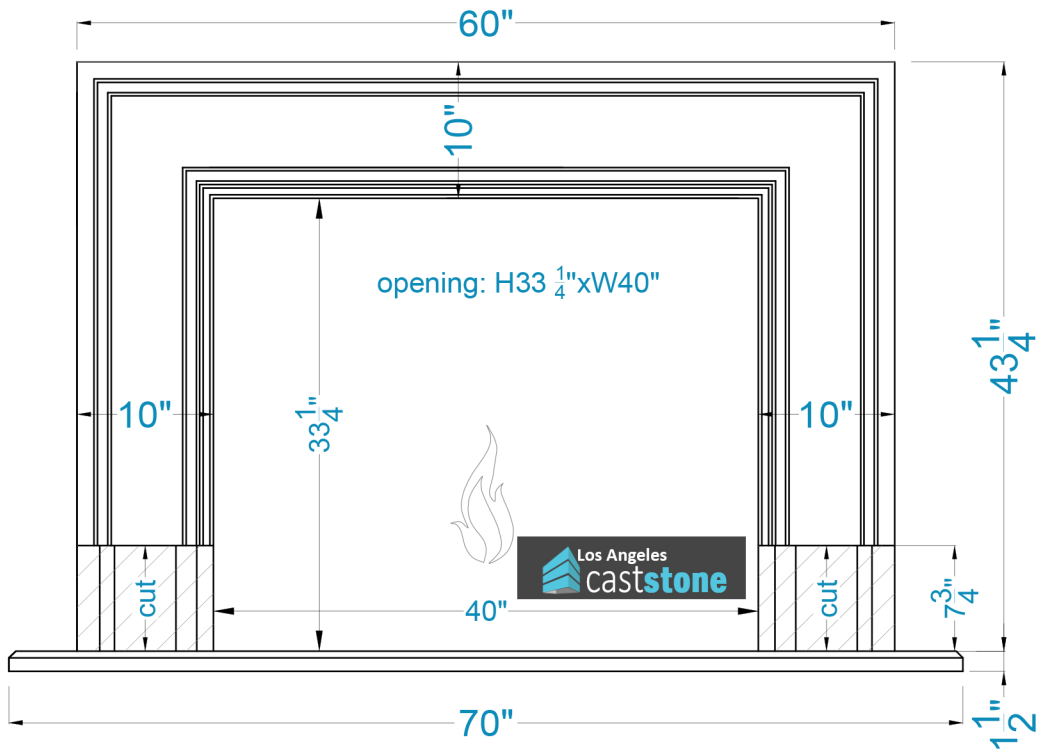

TOP VIEW

Lotus

Fireplace Surround

FRONT VIEW

SIDE VIEW

Legend

-Adjustable part (cut to fit)