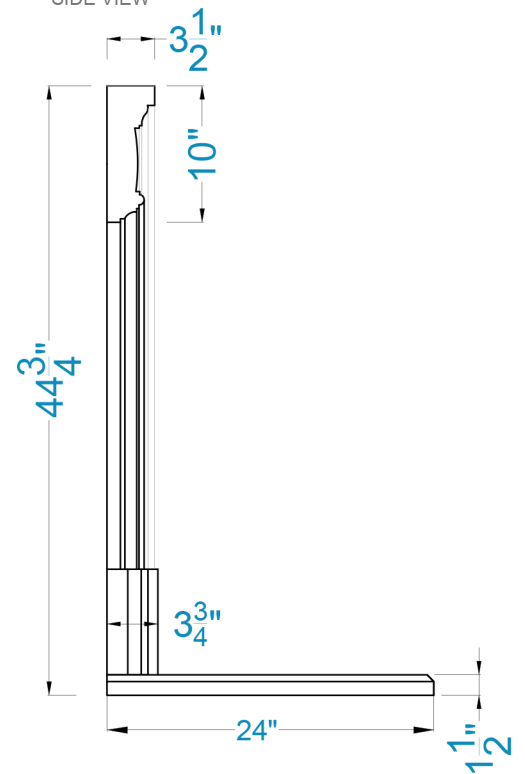

TOP VIEW

Lotus

Fireplace Surround

FRONT VIEW

SIDE VIEW

Legend

-Adjustable part (cut to fit)